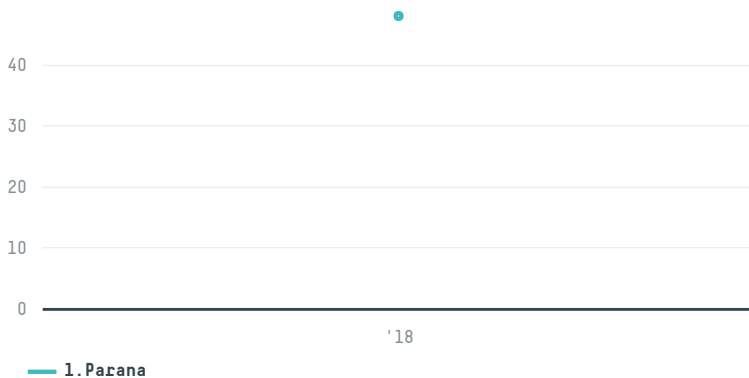

TOP DESTINATION COUNTRIES OF CHICKEN IMPORTED BY UEHARA MEAT CO , LTD: