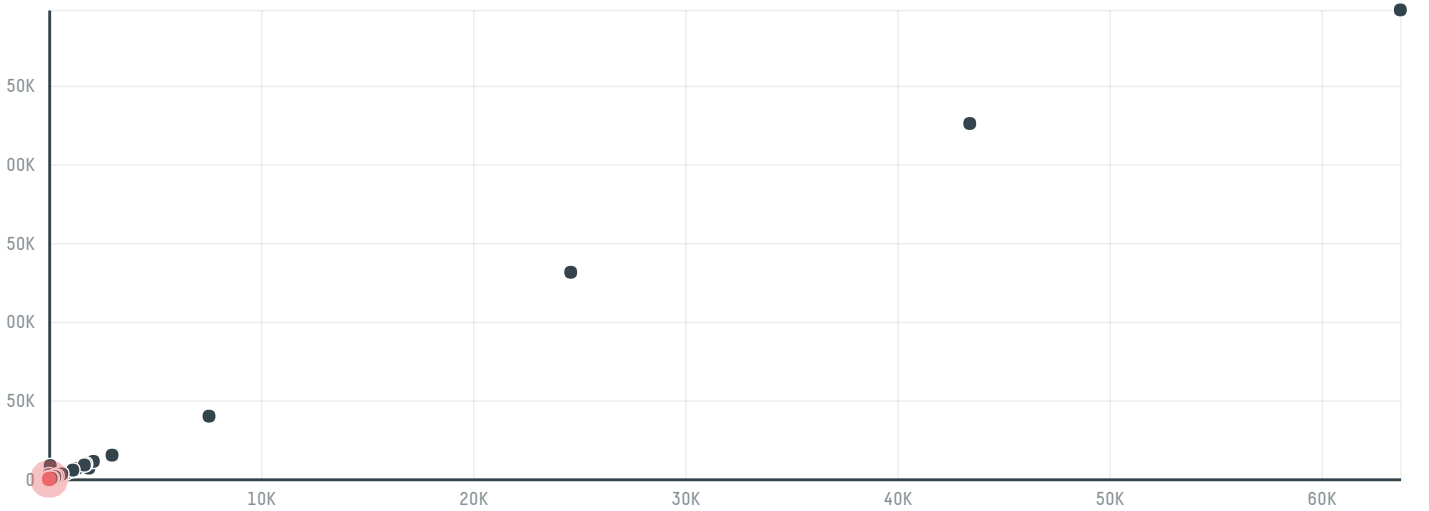

MUNICIPALITY	SOY DEFORESTATION RISK FOR FEED	CO2 EMISSIONS RISK FROM SOY DEFORESTATION FOR FEED (T CO2)
SAO JOAO	0ha	0t CO2

BIOME	SOY DEFORESTATION RISK FOR FEED	CO2 EMISSIONS RISK FROM SOY DEFORESTATION FOR FEED (T CO2)
MATA ATLANTICA	0ha	0t CO2

COMPARING COMPANIES IMPORTING CHICKEN FROM BRAZIL IN 2018

Trase is a partnership between

In collaboration with

Donors