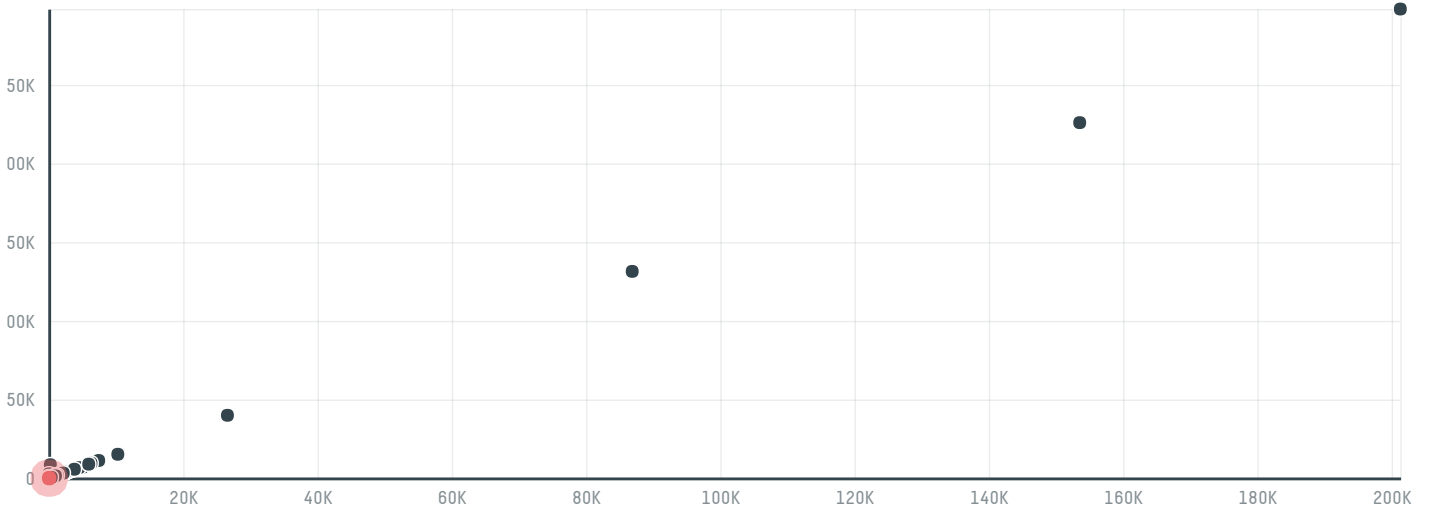

MUNICIPALITY	SOY DEFORESTATION RISK FOR FEED	CO2 EMISSIONS RISK FROM SOY DEFORESTATION FOR FEED (T CO2)
SAO JOAO	0ha	0t CO2

BIOME	SOY DEFORESTATION RISK FOR FEED	CO2 EMISSIONS RISK FROM SOY DEFORESTATION FOR FEED (T CO2)
MATA ATLANTICA	0ha	0t CO2

COMPARING COMPANIES IMPORTING CHICKEN FROM BRAZIL IN 2018

Trase is a partnership between

In collaboration with

Donors