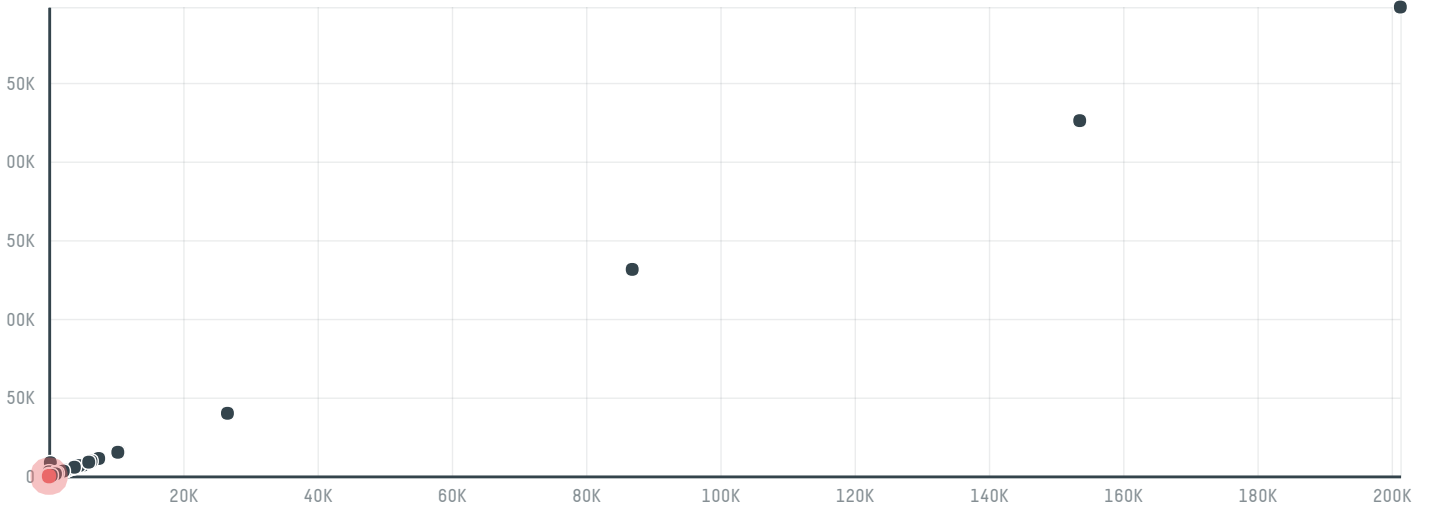

MUNICIPALITY	SOY DEFORESTATION RISK FOR FEED	CO2 EMISSIONS RISK FROM SOY DEFORESTATION FOR FEED (T CO2)
SAO JOAO	0ha	0t CO2

BIOME	SOY DEFORESTATION RISK FOR FEED	CO2 EMISSIONS RISK FROM SOY DEFORESTATION FOR FEED (T CO2)
MATA ATLANTICA	0ha	0t CO2

COMPARING COMPANIES IMPORTING CHICKEN FROM BRAZIL IN 2018

Trase is a partnership between

In collaboration with

Donors

This website uses cookies to provide you with an improved user experience. By continuing to browse this site, you consent to the use of cookies and similar technologies. Please visit our [privacy policy](#) for further details.

I AGREE