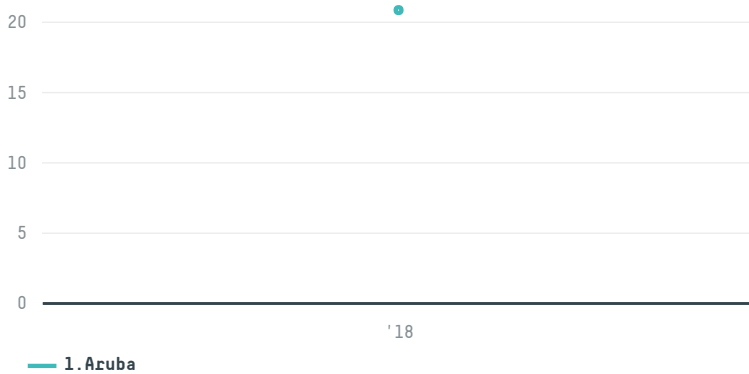

TOP DESTINATION COUNTRIES OF CHICKEN IMPORTED BY FRASA ARUBA INT: