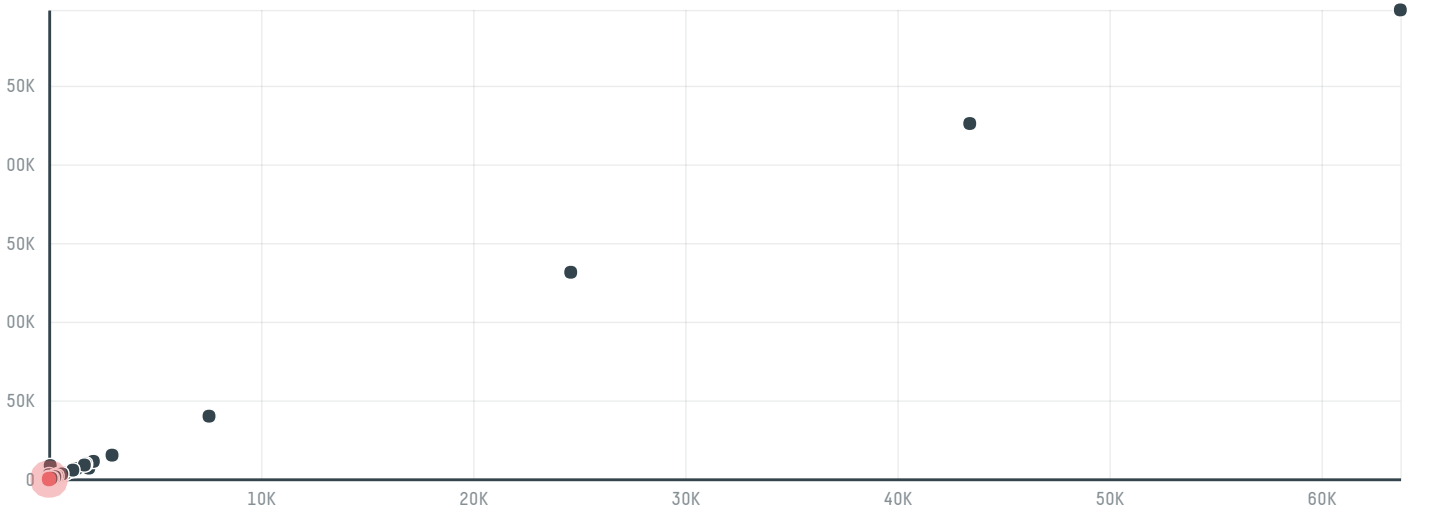

MUNICIPALITY	SOY DEFORESTATION RISK FOR FEED	CO2 EMISSIONS RISK FROM SOY DEFORESTATION FOR FEED (T CO2)
SAO JOAO	0ha	0t CO2

BIOME	SOY DEFORESTATION RISK FOR FEED	CO2 EMISSIONS RISK FROM SOY DEFORESTATION FOR FEED (T CO2)
MATA ATLANTICA	0ha	0t CO2

COMPARING COMPANIES IMPORTING CHICKEN FROM BRAZIL IN 2018

Trase is a partnership between

In collaboration with

Donors

This website uses cookies to provide you with an improved user experience. By continuing to browse this site, you consent to the use of cookies and similar technologies. Please visit our [privacy policy](#) for further details.

I AGREE