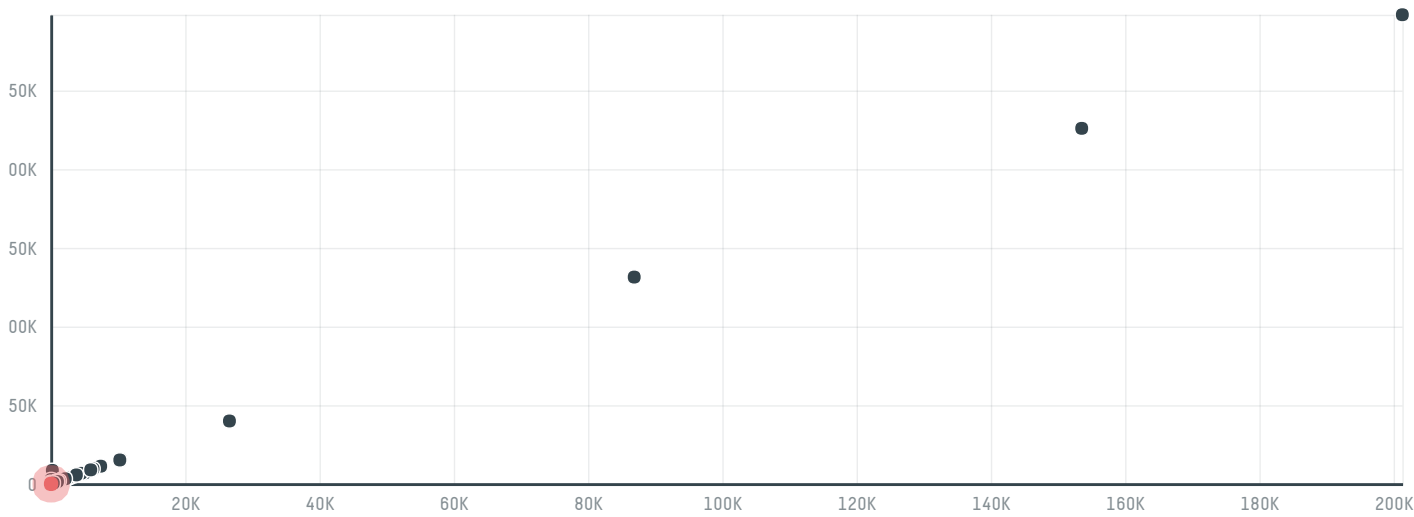

COMPARING COMPANIES IMPORTING CHICKEN FROM BRAZIL IN 2018