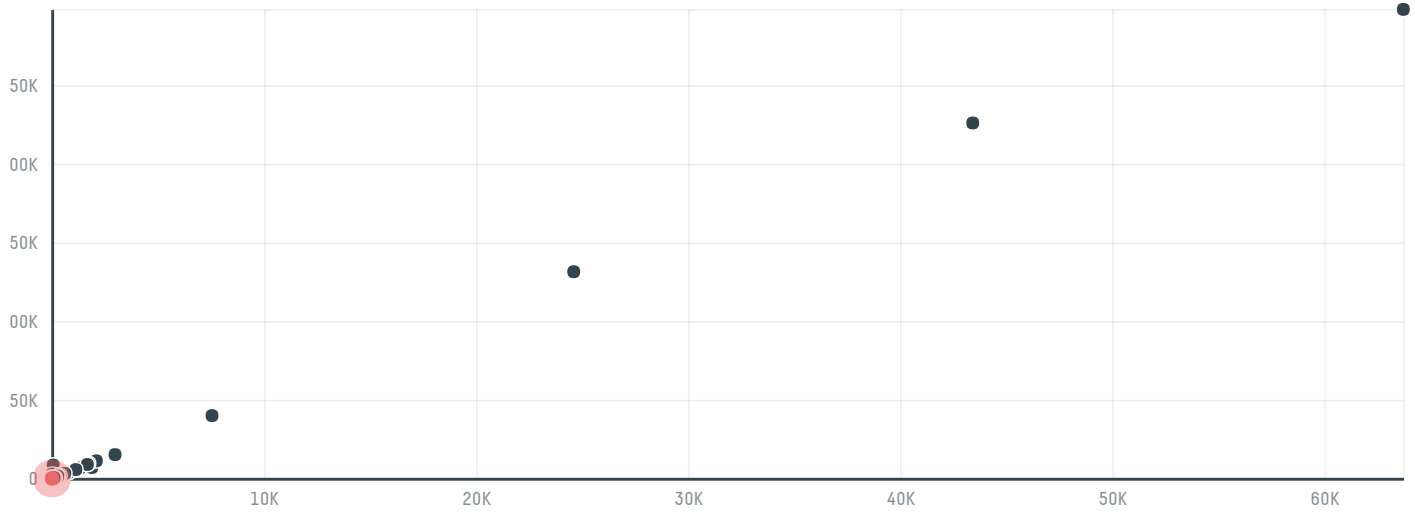

Trase is a partnership between

In collaboration with

and many other organizations and individuals.

Donors

[Terms of Use](#) · [Privacy policy](#) · [Cookie policy](#) · [Contact us](#)