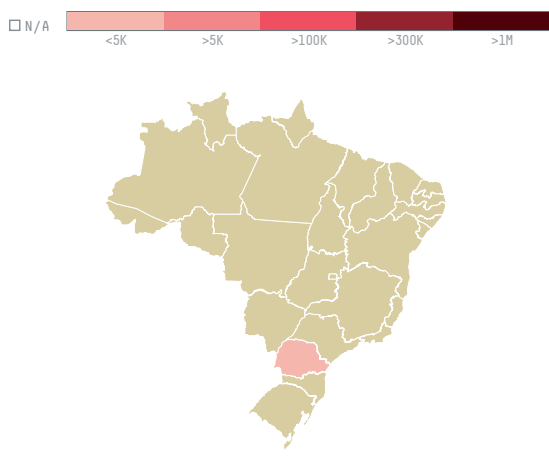

trase

Heermans supermarket (pty) ldt t a heermans meat

ACTIVITY	COMMODITY	COUNTRY	YEAR
Importer	Chicken	Brazil	2018

Heermans supermarket (pty) ldt t a heermans meat was the 707th largest importer of chicken from BRAZIL in 2018, accounting for 27 tons. The main destination of the chicken imported by Heermans supermarket (pty) ldt t a heermans meat is South africa, accounting for 100% of the total.

TOP DESTINATION COUNTRIES OF CHICKEN IMPORTED BY HEERMANS SUPERMARKET (PTY) LDT T A HEERMANS MEAT:

MUNICIPALITY	SOY DEFORESTATION RISK FOR FEED	CO2 EMISSIONS RISK FROM SOY DEFORESTATION FOR FEED (T CO2)
SAO JOAO	0ha	0t CO2
SULINA	0ha	0t CO2