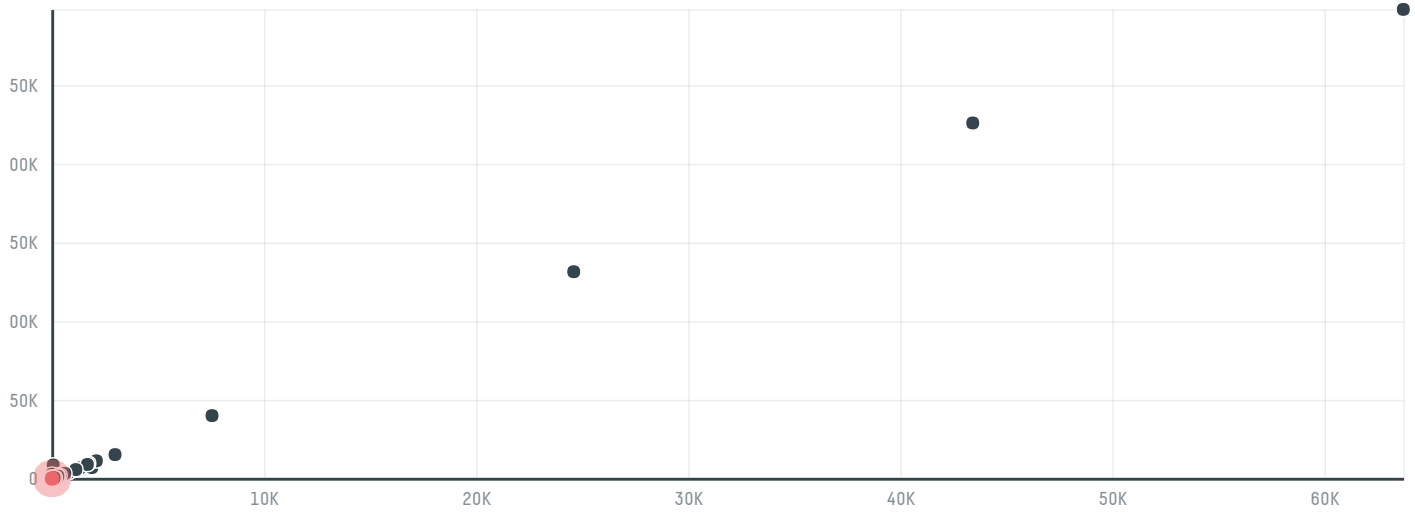

Trase is a partnership between

In collaboration with

and many other organizations and individuals.

Donors

[Terms of Use](#) · [Privacy policy](#) · [Cookie policy](#) · [Contact us](#)