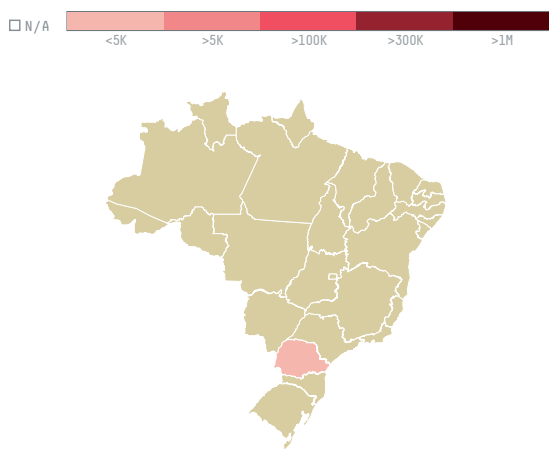

trase

Premier food industries, a branch o alamar foods cjsc (

ACTIVITY COMMODITY COUNTRY YEAR
Importer **Chicken** **Brazil** **2018**

Premier food industries, a branch o alamar foods cjsc (was the 685th largest importer of chicken from BRAZIL in 2018, accounting for 28 tons. The main destination of the chicken imported by Premier food industries, a branch o alamar foods cjsc (is Saudi arabia, accounting for 100% of the total.

TOP DESTINATION COUNTRIES OF CHICKEN IMPORTED BY PREMIER FOOD INDUSTRIES, A BRANCH O ALAMAR FOODS CJSC (:

MUNICIPALITY	SOY DEFORESTATION RISK FOR FEED	CO2 EMISSIONS RISK FROM SOY DEFORESTATION FOR FEED (T CO2)
ASSIS CHATEAUBRIAND	0ha	0.5t CO2