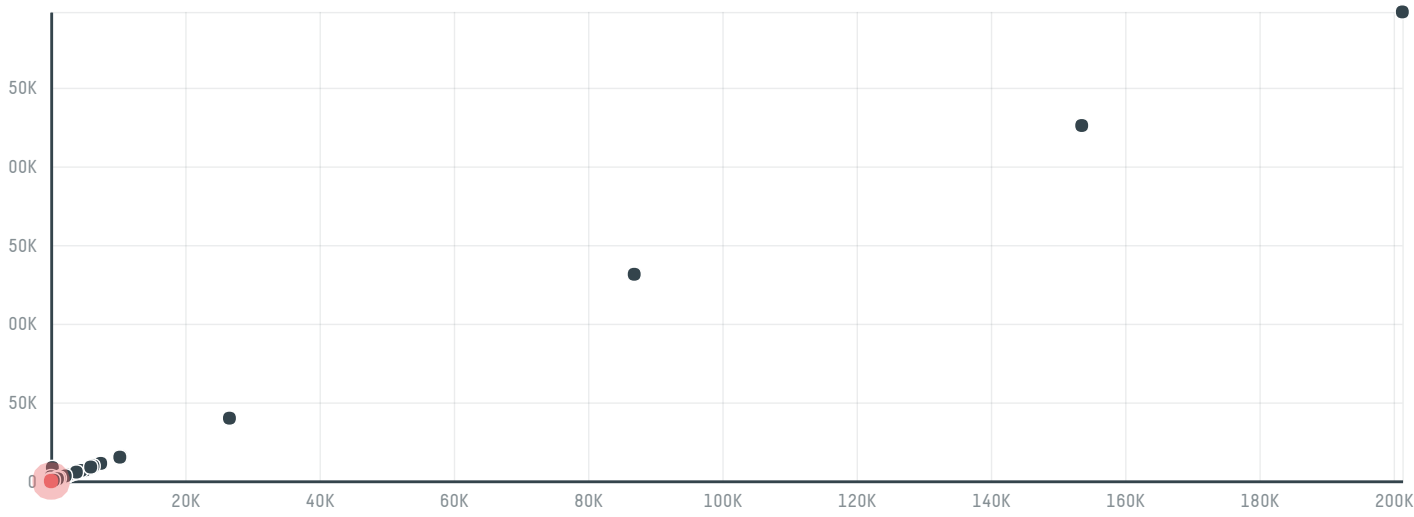

COMPARING COMPANIES IMPORTING CHICKEN FROM BRAZIL IN 2018