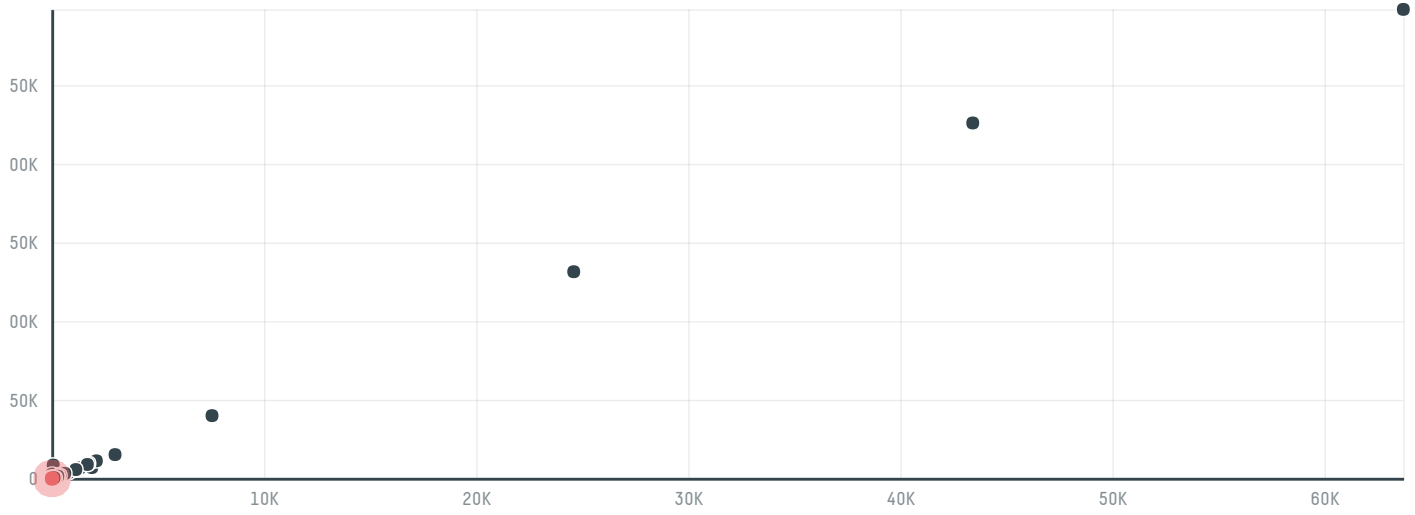

Trase is a partnership between

In collaboration with

and many other organizations and individuals.

Donors

[Terms of Use](#) · [Privacy policy](#) · [Cookie policy](#) · [Contact us](#)