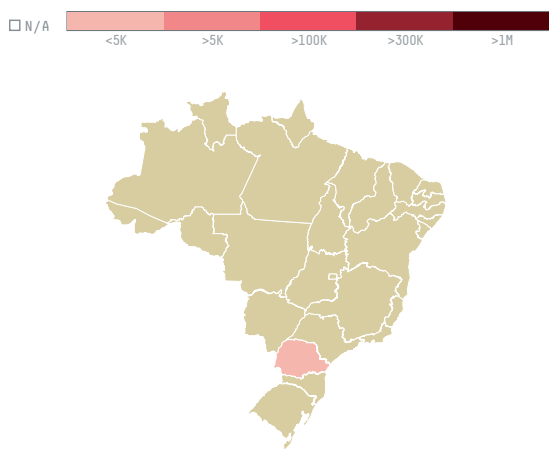

trase

Ronald a chisholm limited ronald a chisholm limited

ACTIVITY COMMODITY COUNTRY YEAR
Importer **Chicken** **Brazil** **2018**

Ronald a chisholm limited ronald a chisholm limited was the 699th largest importer of chicken from BRAZIL in 2018, accounting for 27 tons. The main destination of the chicken imported by Ronald a chisholm limited ronald a chisholm limited is Peru, accounting for 100% of the total.

TOP DESTINATION COUNTRIES OF CHICKEN IMPORTED BY RONALD A CHISHOLM LIMITED RONALD A CHISHOLM LIMITED:

MUNICIPALITY	SOY DEFORESTATION RISK FOR FEED	CO2 EMISSIONS RISK FROM SOY DEFORESTATION FOR FEED (T CO2)
IPORA	0ha	0.5t CO2
BIOME	SOY DEFORESTATION RISK FOR FEED	CO2 EMISSIONS RISK FROM SOY DEFORESTATION FOR FEED (T CO2)
MATA ATLANTICA	0ha	0.5t CO2