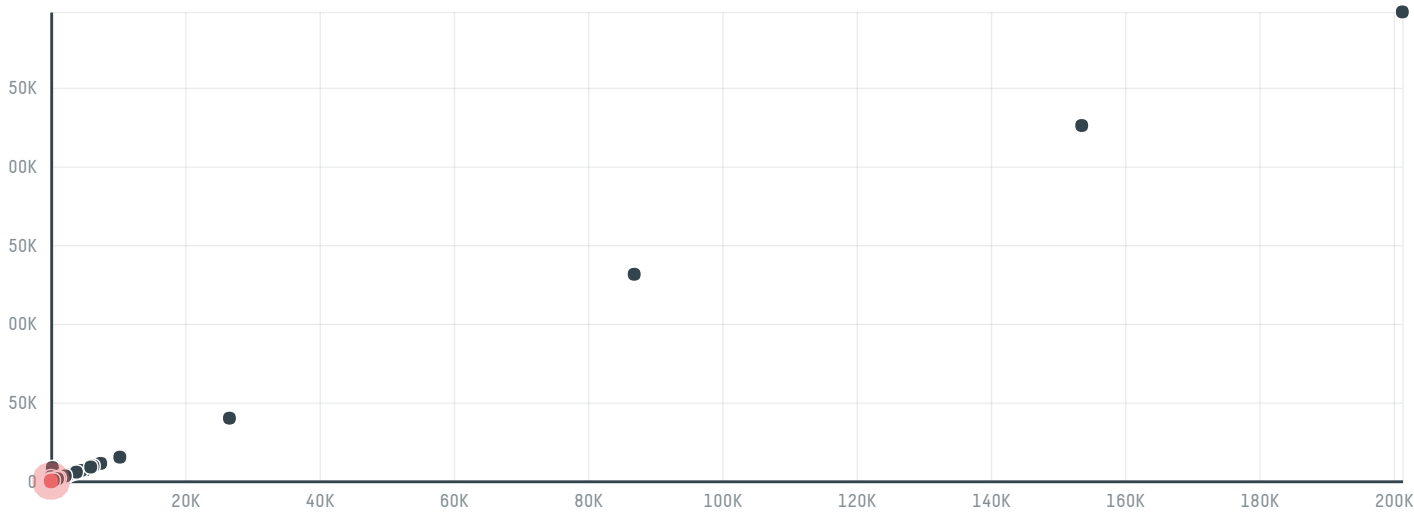

COMPARING COMPANIES IMPORTING CHICKEN FROM BRAZIL IN 2018