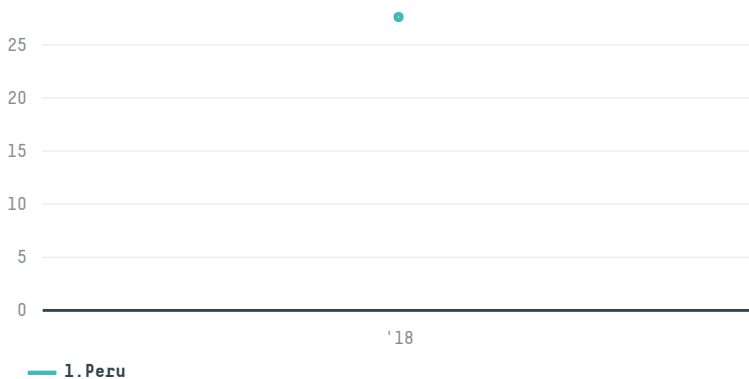

TOP DESTINATION COUNTRIES OF CHICKEN IMPORTED BY RONALD A CHISHOLM LIMITED RONALD A CHISHOLM LIMITED: