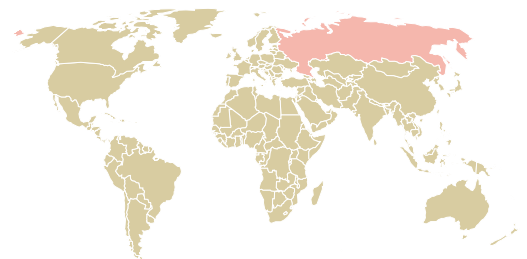

TOP DESTINATION COUNTRIES OF CHICKEN IMPORTED BY PE KALININ OLEG STANISLAVOVICHS: