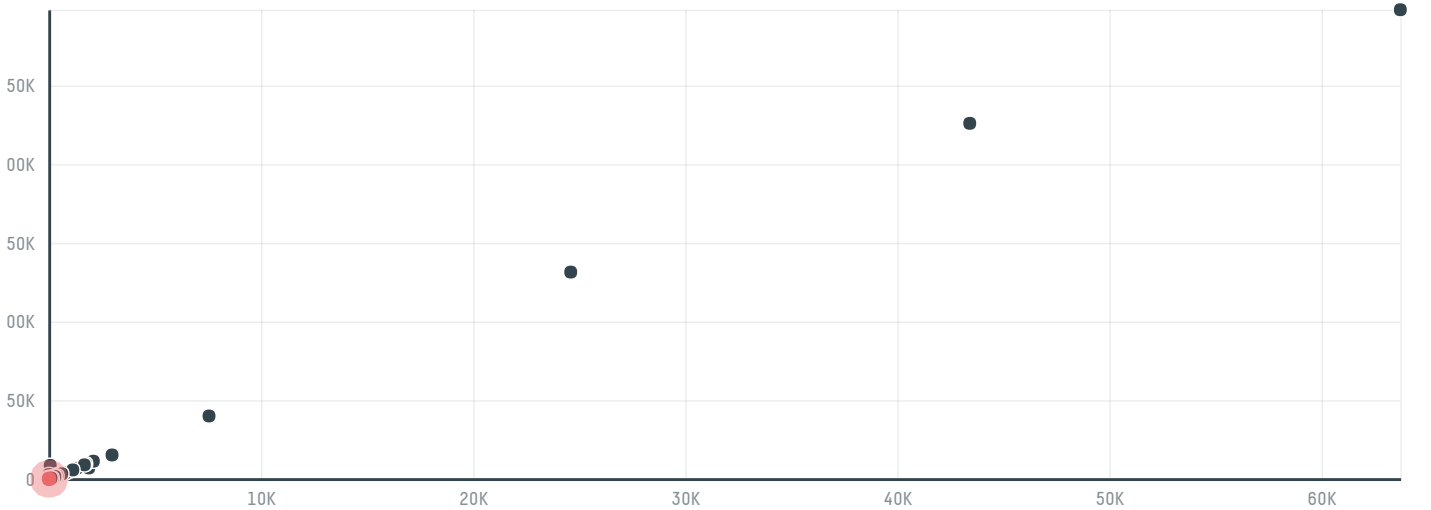

MUNICIPALITY	SOY DEFORESTATION RISK FOR FEED	CO2 EMISSIONS RISK FROM SOY DEFORESTATION FOR FEED (T CO2)
GUARACI	0ha	0.1t CO2
SABAUDIA	0ha	0t CO2

BIOME	SOY DEFORESTATION RISK FOR FEED	CO2 EMISSIONS RISK FROM SOY DEFORESTATION FOR FEED (T CO2)
MATA ATLANTICA	0ha	0.1t CO2

COMPARING COMPANIES IMPORTING CHICKEN FROM BRAZIL IN 2018

Trase is a partnership between

In collaboration with

Donors

This website uses cookies to provide you with an improved user experience. By continuing to browse this site, you consent to the use of cookies and similar technologies. Please visit our [privacy policy](#) for further details.

I AGREE