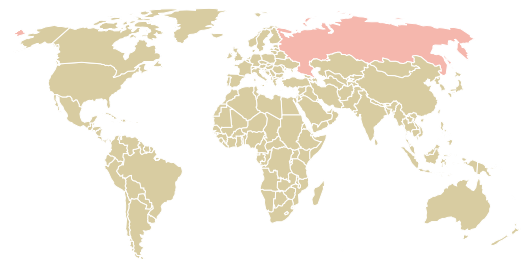

TOP DESTINATION COUNTRIES OF CHICKEN IMPORTED BY OOO VEXIKA - INN 7718208470: