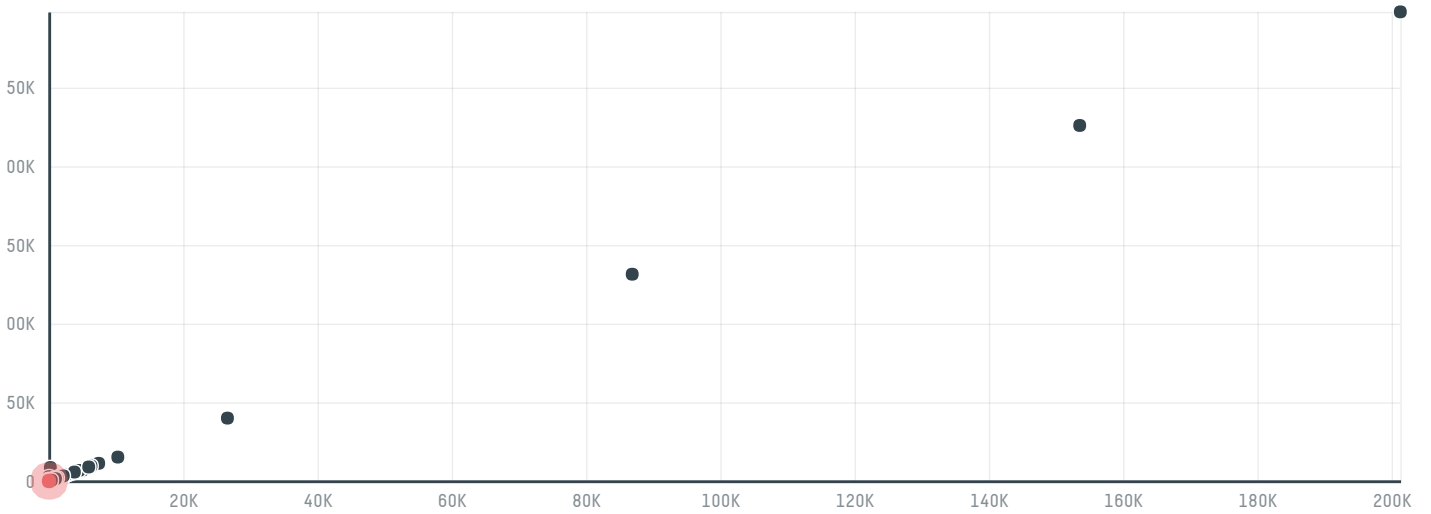

MUNICIPALITY	SOY DEFORESTATION RISK FOR FEED	CO2 EMISSIONS RISK FROM SOY DEFORESTATION FOR FEED (T CO2)
GUARACI	0ha	0.1t CO2
SABAUDIA	0ha	0t CO2

BIOME	SOY DEFORESTATION RISK FOR FEED	CO2 EMISSIONS RISK FROM SOY DEFORESTATION FOR FEED (T CO2)
MATA ATLANTICA	0ha	0.1t CO2

COMPARING COMPANIES IMPORTING CHICKEN FROM BRAZIL IN 2018

Trase is a partnership between

In collaboration with

Donors

This website uses cookies to provide you with an improved user experience. By continuing to browse this site, you consent to the use of cookies and similar technologies. Please visit our [privacy policy](#) for further details.

I AGREE