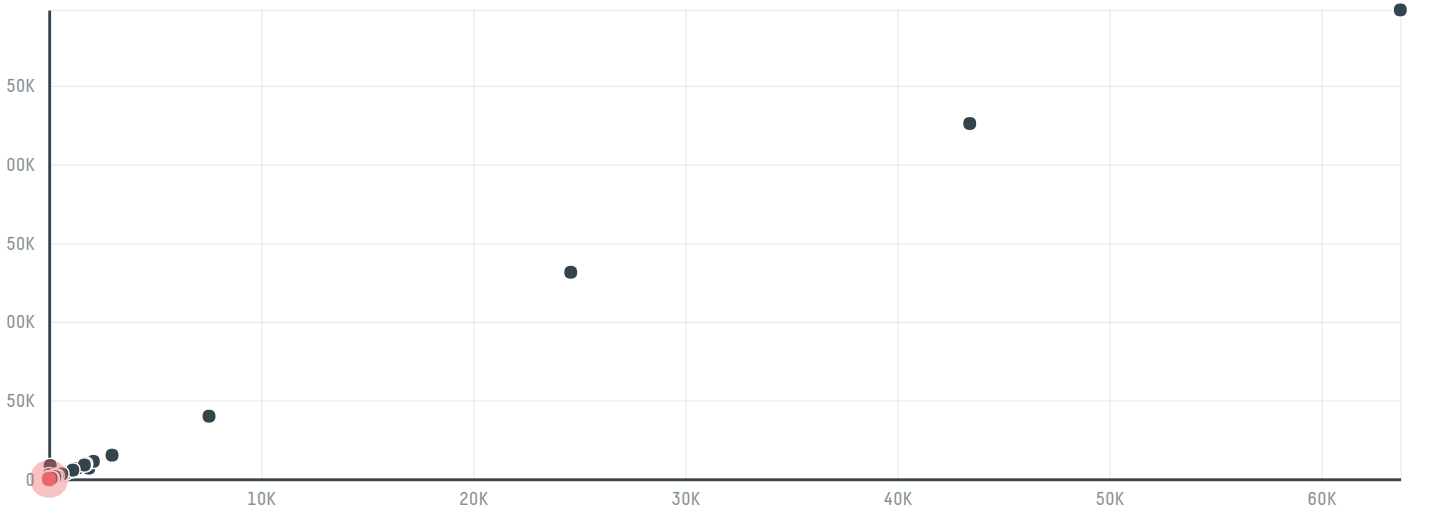

MUNICIPALITY	SOY DEFORESTATION RISK FOR FEED	CO2 EMISSIONS RISK FROM SOY DEFORESTATION FOR FEED (T CO2)
BOITUVA	0ha	0.2t CO2

BIOME	SOY DEFORESTATION RISK FOR FEED	CO2 EMISSIONS RISK FROM SOY DEFORESTATION FOR FEED (T CO2)
MATA ATLANTICA	0ha	0.2t CO2

COMPARING COMPANIES IMPORTING CHICKEN FROM BRAZIL IN 2018

Trase is a partnership between

In collaboration with

Donors

This website uses cookies to provide you with an improved user experience. By continuing to browse this site, you consent to the use of cookies and similar technologies. Please visit our [privacy policy](#) for further details.

I AGREE