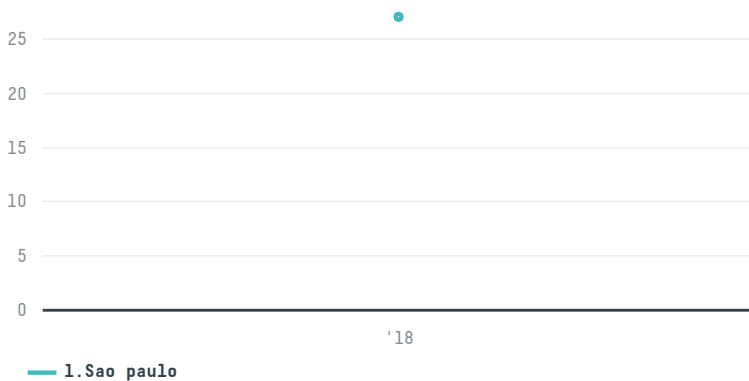

TOP DESTINATION COUNTRIES OF CHICKEN IMPORTED BY CLASSIC FINE FOODS PHILS , INC: