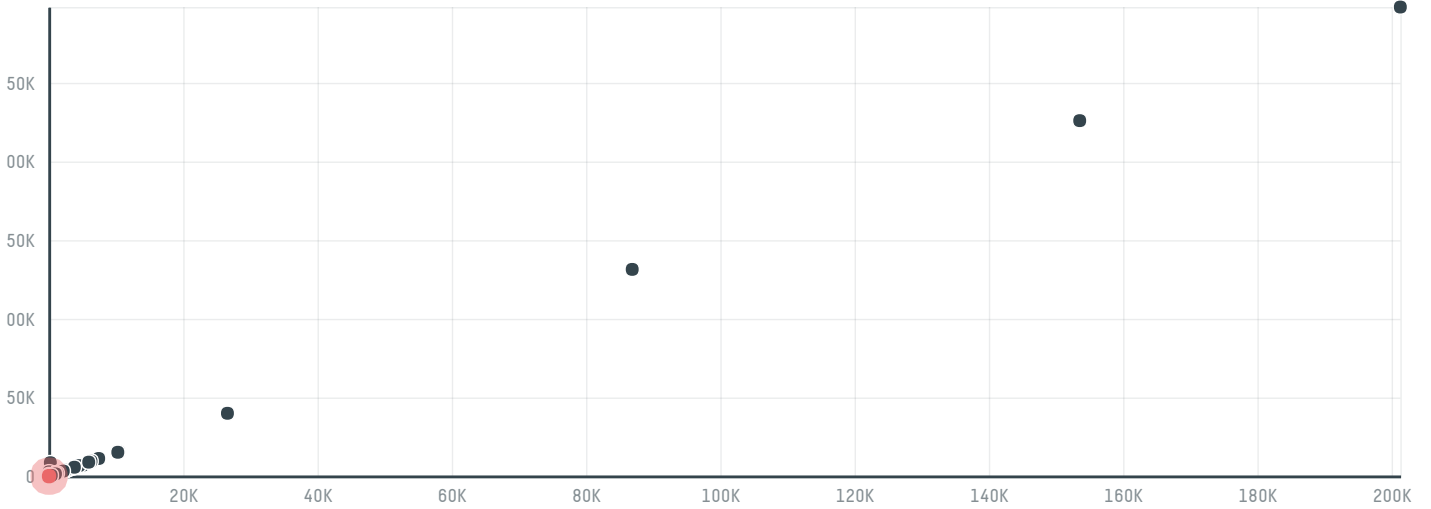

MUNICIPALITY	SOY DEFORESTATION RISK FOR FEED	CO2 EMISSIONS RISK FROM SOY DEFORESTATION FOR FEED (T CO2)
BOITUVA	0ha	0.2t CO2

BIOME	SOY DEFORESTATION RISK FOR FEED	CO2 EMISSIONS RISK FROM SOY DEFORESTATION FOR FEED (T CO2)
MATA ATLANTICA	0ha	0.2t CO2

COMPARING COMPANIES IMPORTING CHICKEN FROM BRAZIL IN 2018

Trase is a partnership between

In collaboration with

Donors

This website uses cookies to provide you with an improved user experience. By continuing to browse this site, you consent to the use of cookies and similar technologies. Please visit our [privacy policy](#) for further details.

I AGREE