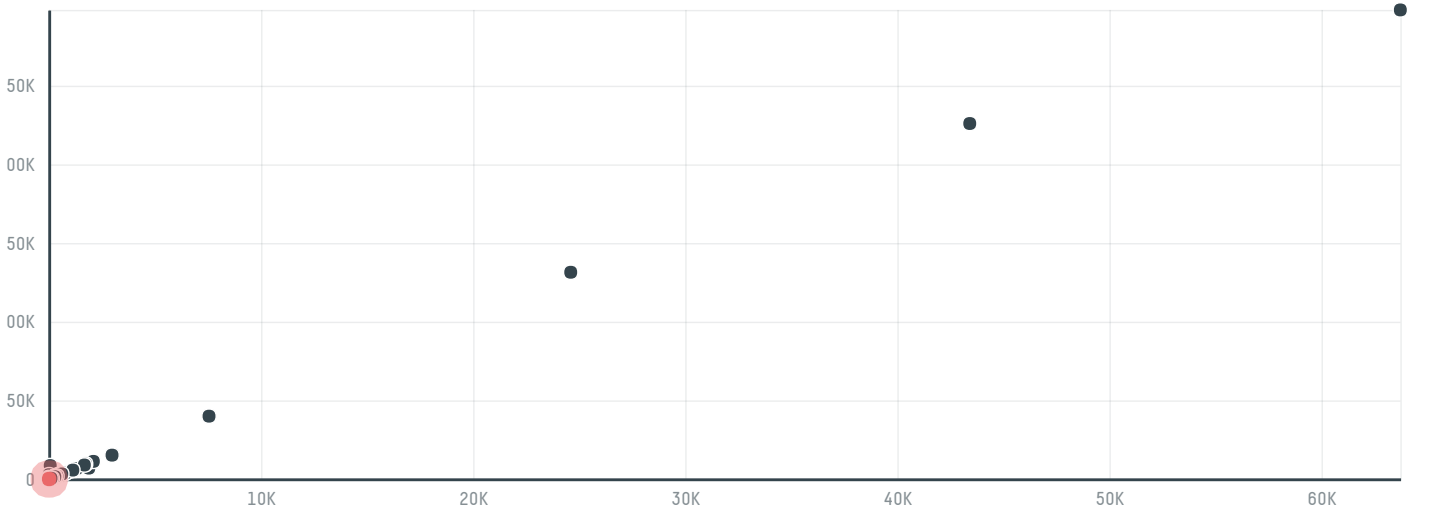

MUNICIPALITY	SOY DEFORESTATION RISK FOR FEED	CO2 EMISSIONS RISK FROM SOY DEFORESTATION FOR FEED (T CO2)
BOITUVA	0ha	0.3t CO2

BIOME	SOY DEFORESTATION RISK FOR FEED	CO2 EMISSIONS RISK FROM SOY DEFORESTATION FOR FEED (T CO2)
MATA ATLANTICA	0ha	0.3t CO2

COMPARING COMPANIES IMPORTING CHICKEN FROM BRAZIL IN 2018

Trase is a partnership between

In collaboration with

Donors

This website uses cookies to provide you with an improved user experience. By continuing to browse this site, you consent to the use of cookies and similar technologies. Please visit our [privacy policy](#) for further details.

I AGREE