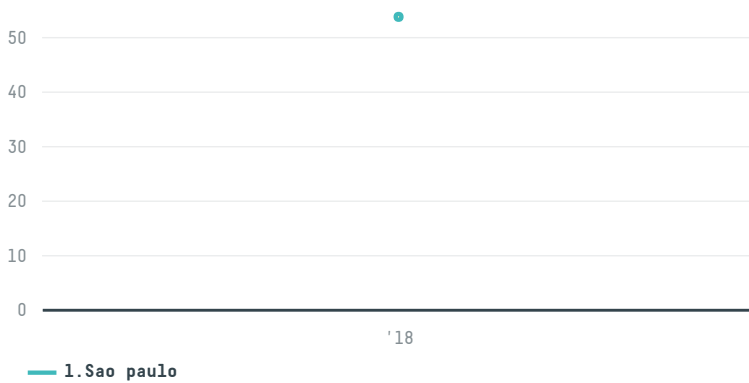

TOP DESTINATION COUNTRIES OF CHICKEN IMPORTED BY S S KIM ENTERPRISES PTE LTD: