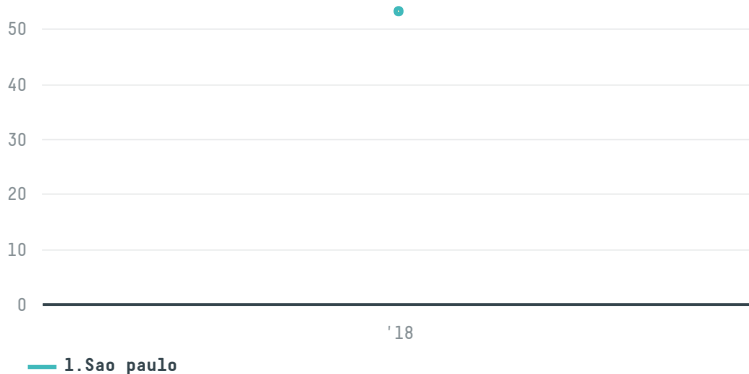

TOP DESTINATION COUNTRIES OF CHICKEN IMPORTED BY MOHAMMED BIN SADIQ BIN SAEED ABO ARAB LLC: