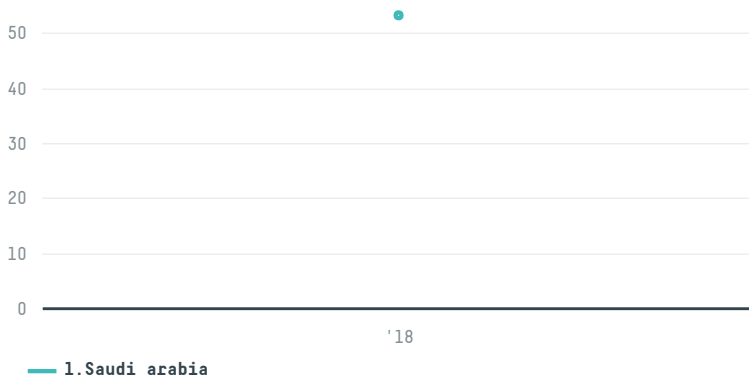

TOP DESTINATION COUNTRIES OF CHICKEN IMPORTED BY MOHAMMED BIN SADIQ BIN SAEED ABO ARAB LLC: