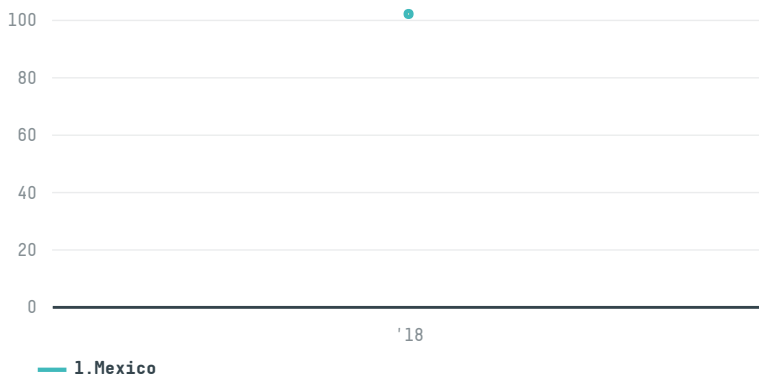

TOP DESTINATION COUNTRIES OF CHICKEN IMPORTED BY POLLOS VIDAURRI, SA DE CV: