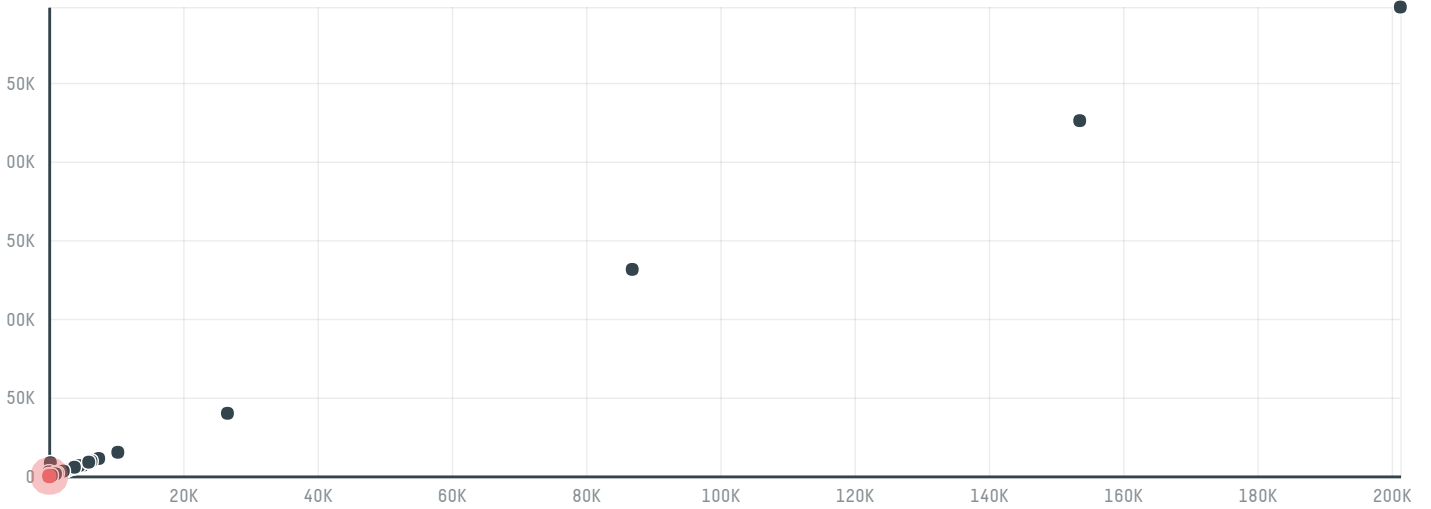

MUNICIPALITY	SOY DEFORESTATION RISK FOR FEED	CO2 EMISSIONS RISK FROM SOY DEFORESTATION FOR FEED (T CO2)
BOITUVA	0ha	0.6t CO2

BIOME	SOY DEFORESTATION RISK FOR FEED	CO2 EMISSIONS RISK FROM SOY DEFORESTATION FOR FEED (T CO2)
MATA ATLANTICA	0ha	0.6t CO2

COMPARING COMPANIES IMPORTING CHICKEN FROM BRAZIL IN 2018

Trase is a partnership between

In collaboration with

Donors

This website uses cookies to provide you with an improved user experience. By continuing to browse this site, you consent to the use of cookies and similar technologies. Please visit our [privacy policy](#) for further details.

I AGREE