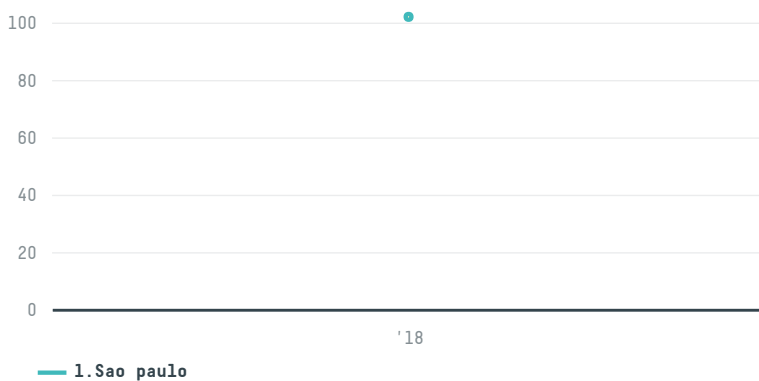

TOP DESTINATION COUNTRIES OF CHICKEN IMPORTED BY POLLOS VIDAURRI, SA DE CV: