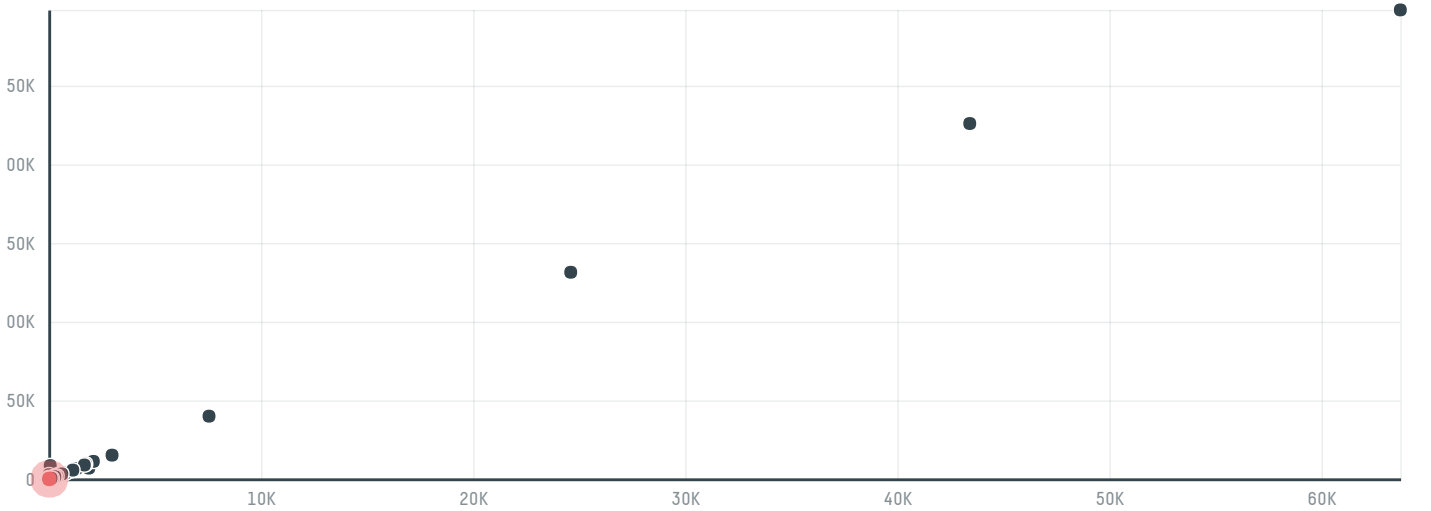

MUNICIPALITY	SOY DEFORESTATION RISK FOR FEED	CO2 EMISSIONS RISK FROM SOY DEFORESTATION FOR FEED (T CO2)
BOITUVA	0ha	0.6t CO2

BIOME	SOY DEFORESTATION RISK FOR FEED	CO2 EMISSIONS RISK FROM SOY DEFORESTATION FOR FEED (T CO2)
MATA ATLANTICA	0ha	0.6t CO2

COMPARING COMPANIES IMPORTING CHICKEN FROM BRAZIL IN 2018

Trase is a partnership between

In collaboration with

Donors

This website uses cookies to provide you with an improved user experience. By continuing to browse this site, you consent to the use of cookies and similar technologies. Please visit our [privacy policy](#) for further details.

I AGREE