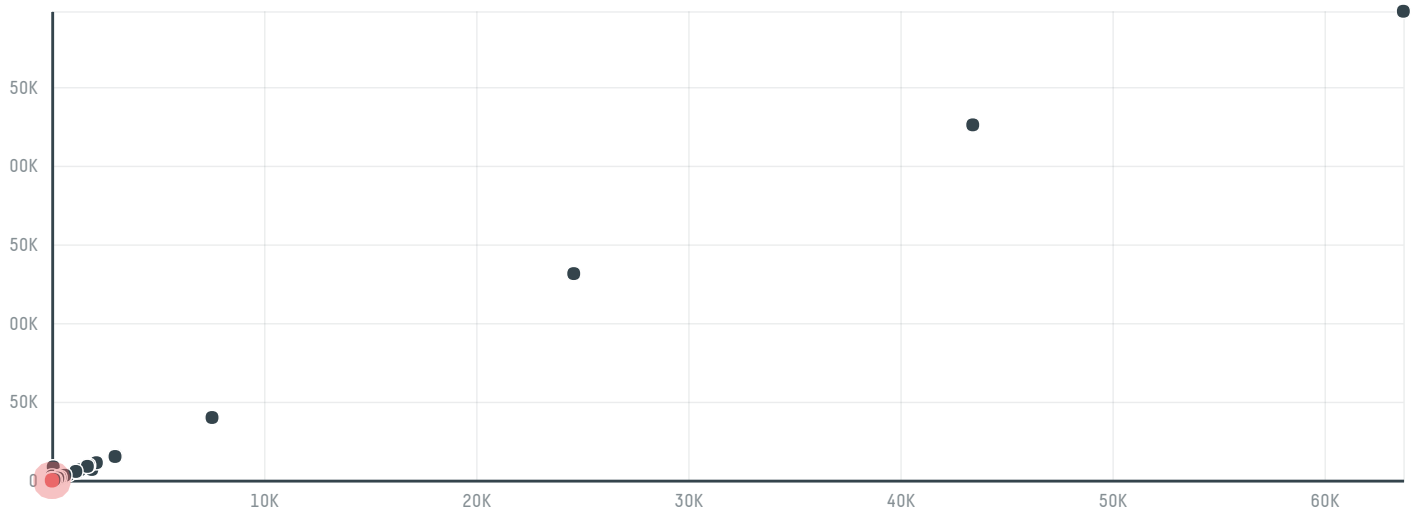

Trase is a partnership between

In collaboration with

and many other organizations and individuals.

Donors

[Terms of Use](#) · [Privacy policy](#) · [Cookie policy](#) · [Contact us](#)

This website uses cookies to provide you with an improved user experience. By continuing to browse this site, you consent to the use of cookies and similar technologies. Please visit our [privacy policy](#) for further details.

I AGREE