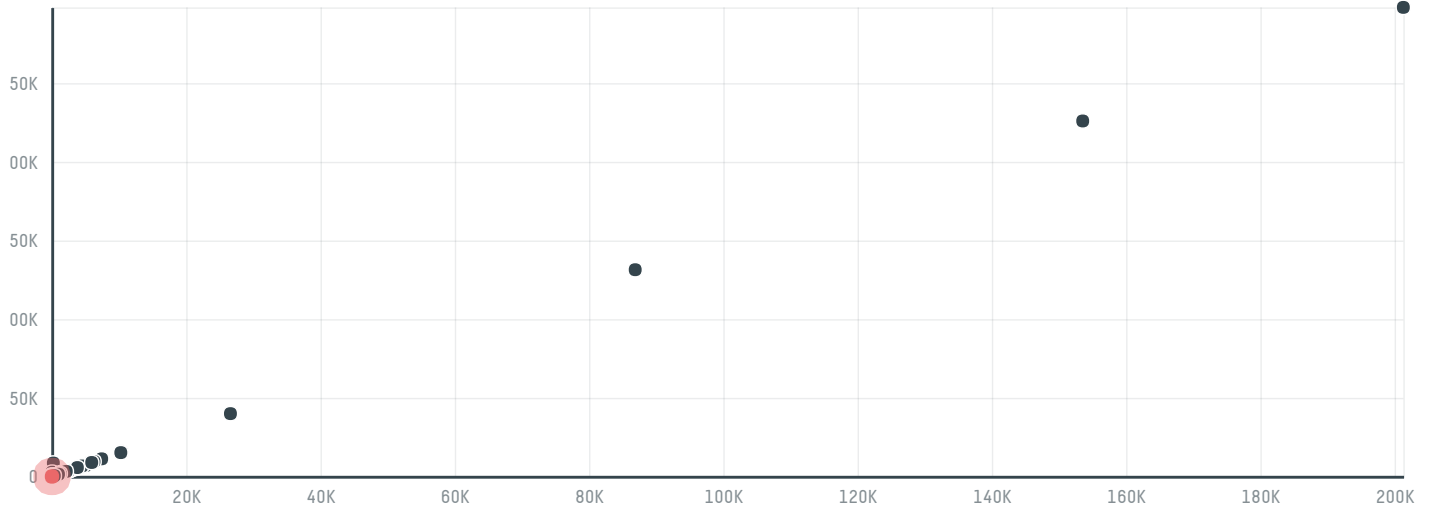

Trase is a partnership between

In collaboration with

and many other organizations and individuals.

Donors

[Terms of Use](#) · [Privacy policy](#) · [Cookie policy](#) · [Contact us](#)

This website uses cookies to provide you with an improved user experience. By continuing to browse this site, you consent to the use of cookies and similar technologies. Please visit our [privacy policy](#) for further details.

I AGREE