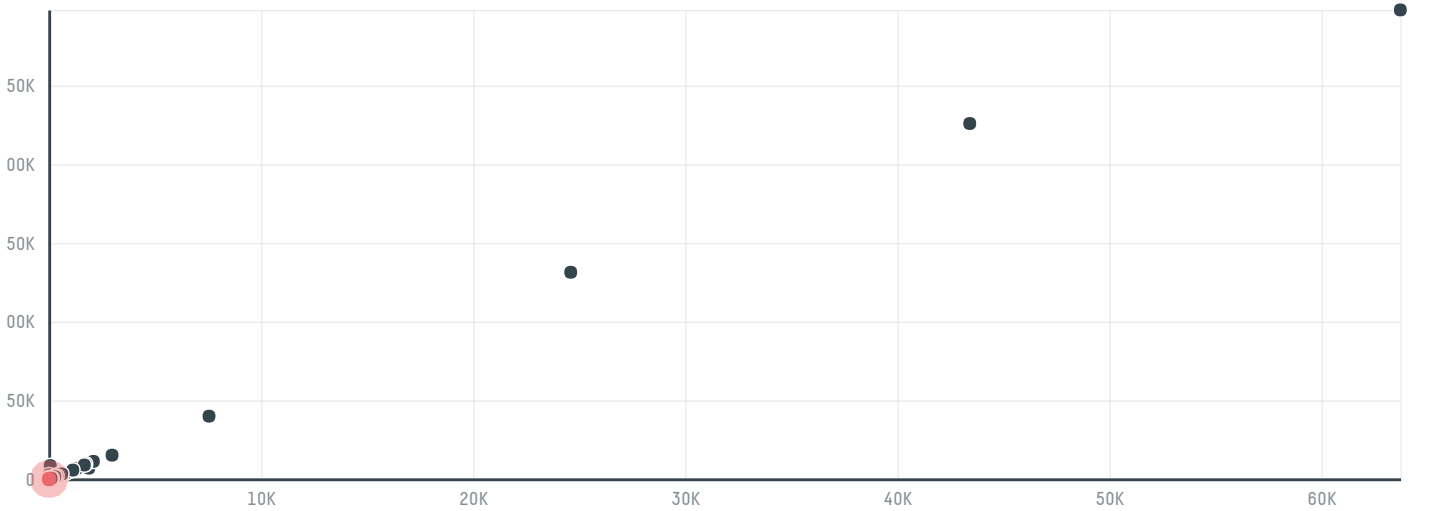

MUNICIPALITY	SOY DEFORESTATION RISK FOR FEED	CO2 EMISSIONS RISK FROM SOY DEFORESTATION FOR FEED (T CO2)
BARBACENA	0ha	1.2t CO2

BIOME	SOY DEFORESTATION RISK FOR FEED	CO2 EMISSIONS RISK FROM SOY DEFORESTATION FOR FEED (T CO2)
MATA ATLANTICA	0ha	1.2t CO2

COMPARING COMPANIES IMPORTING CHICKEN FROM BRAZIL IN 2018

Trase is a partnership between

In collaboration with

Donors

This website uses cookies to provide you with an improved user experience. By continuing to browse this site, you consent to the use of cookies and similar technologies. Please visit our [privacy policy](#) for further details.

I AGREE