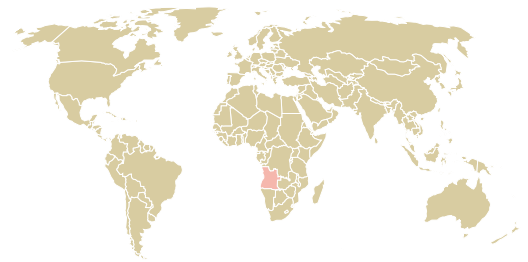

trase

Score distribuicao, sa

ACTIVITY: **Importer**
COMMODITY: **Chicken**
COUNTRY: **Brazil**
YEAR: **2018**

Score distribuicao, sa was the 770th largest importer of chicken from BRAZIL in 2018, accounting for 23 tons. The main destination of the chicken imported by Score distribuicao, sa is Angola, accounting for 100% of the total.

TOP DESTINATION COUNTRIES OF CHICKEN IMPORTED BY SCORE DISTRIBUICAO, SA:

MUNICIPALITY	SOY DEFORESTATION RISK FOR FEED	CO2 EMISSIONS RISK FROM SOY DEFORESTATION FOR FEED (T CO2)
BARBACENA	0ha	1.2t CO2

BIOME	SOY DEFORESTATION RISK FOR FEED	CO2 EMISSIONS RISK FROM SOY DEFORESTATION FOR FEED (T CO2)
MATA ATLANTICA	0ha	1.2t CO2