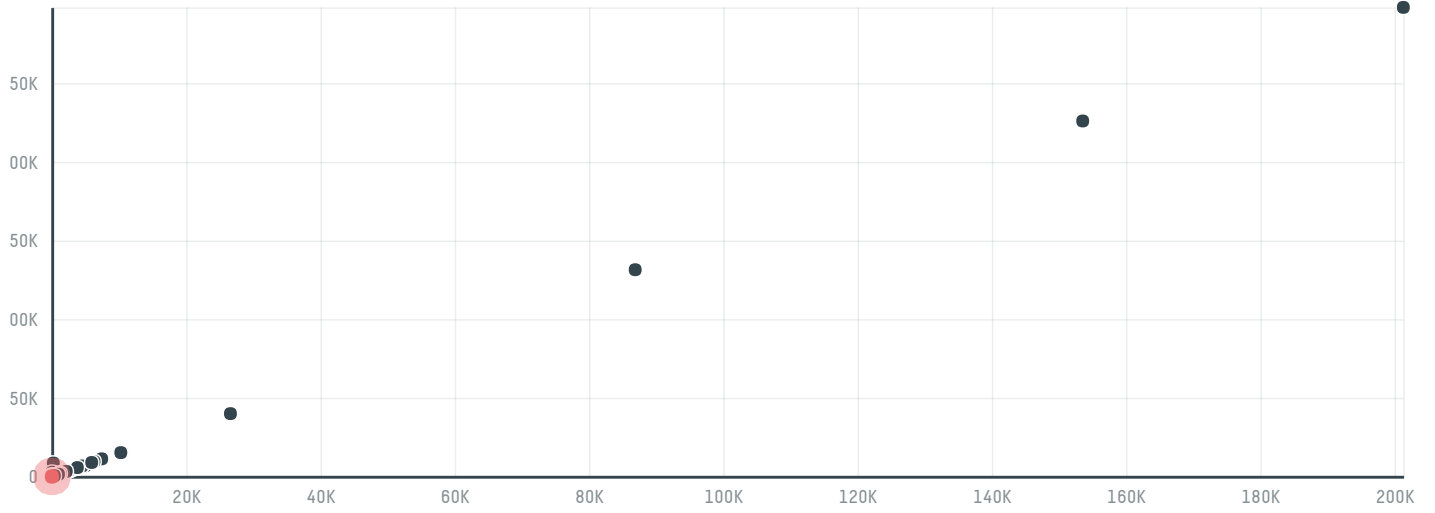

trase

Loongyu international ltd

ACTIVITY COMMODITY COUNTRY YEAR
Importer **Chicken** **Brazil** **2018**

Loongyu international ltd was the 678th largest importer of chicken from BRAZIL in 2018, accounting for 28 tons. The main destination of the chicken imported by Loongyu international ltd is China (hong kong), accounting for 100% of the total.

TOP DESTINATION COUNTRIES OF CHICKEN IMPORTED BY LOONGYU INTERNATIONAL LTD:

COMPARING COMPANIES IMPORTING CHICKEN FROM BRAZIL IN 2018

Trase is a partnership between

In collaboration with

and many other organizations and individuals.