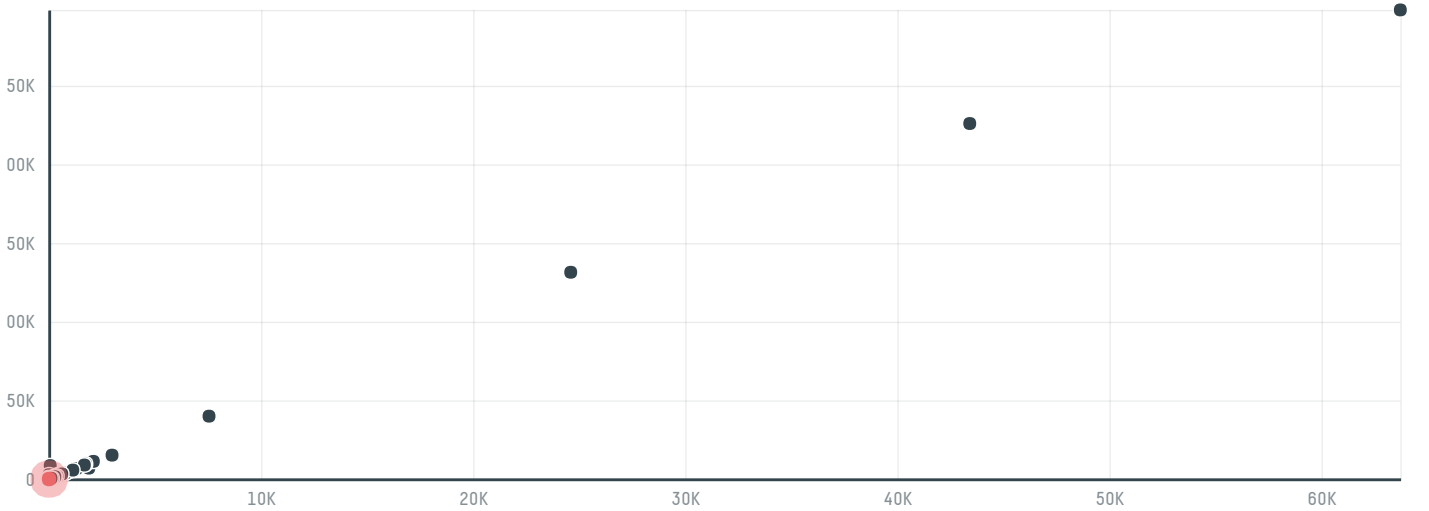

MUNICIPALITY	SOY DEFORESTATION RISK FOR FEED	CO2 EMISSIONS RISK FROM SOY DEFORESTATION FOR FEED (T CO2)
NAZARE DA MATA	0ha	4.3t CO2

BIOME	SOY DEFORESTATION RISK FOR FEED	CO2 EMISSIONS RISK FROM SOY DEFORESTATION FOR FEED (T CO2)
MATA ATLANTICA	0ha	4.3t CO2

COMPARING COMPANIES IMPORTING CHICKEN FROM BRAZIL IN 2018

Trase is a partnership between

In collaboration with

Donors

This website uses cookies to provide you with an improved user experience. By continuing to browse this site, you consent to the use of cookies and similar technologies. Please visit our [privacy policy](#) for further details.

I AGREE