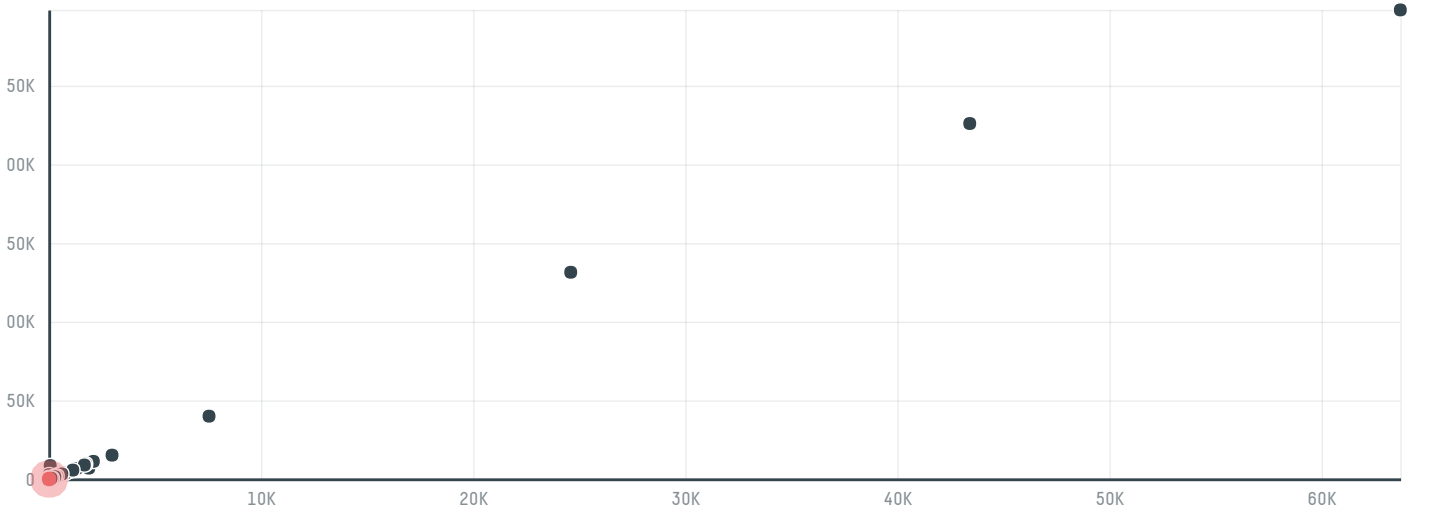

MUNICIPALITY	SOY DEFORESTATION RISK FOR FEED	CO2 EMISSIONS RISK FROM SOY DEFORESTATION FOR FEED (T CO2)
ITAQUIRAI	0ha	0.9t CO2

BIOME	SOY DEFORESTATION RISK FOR FEED	CO2 EMISSIONS RISK FROM SOY DEFORESTATION FOR FEED (T CO2)
MATA ATLANTICA	0ha	0.9t CO2

COMPARING COMPANIES IMPORTING CHICKEN FROM BRAZIL IN 2018

Trase is a partnership between

In collaboration with

Donors

This website uses cookies to provide you with an improved user experience. By continuing to browse this site, you consent to the use of cookies and similar technologies. Please visit our [privacy policy](#) for further details.

I AGREE