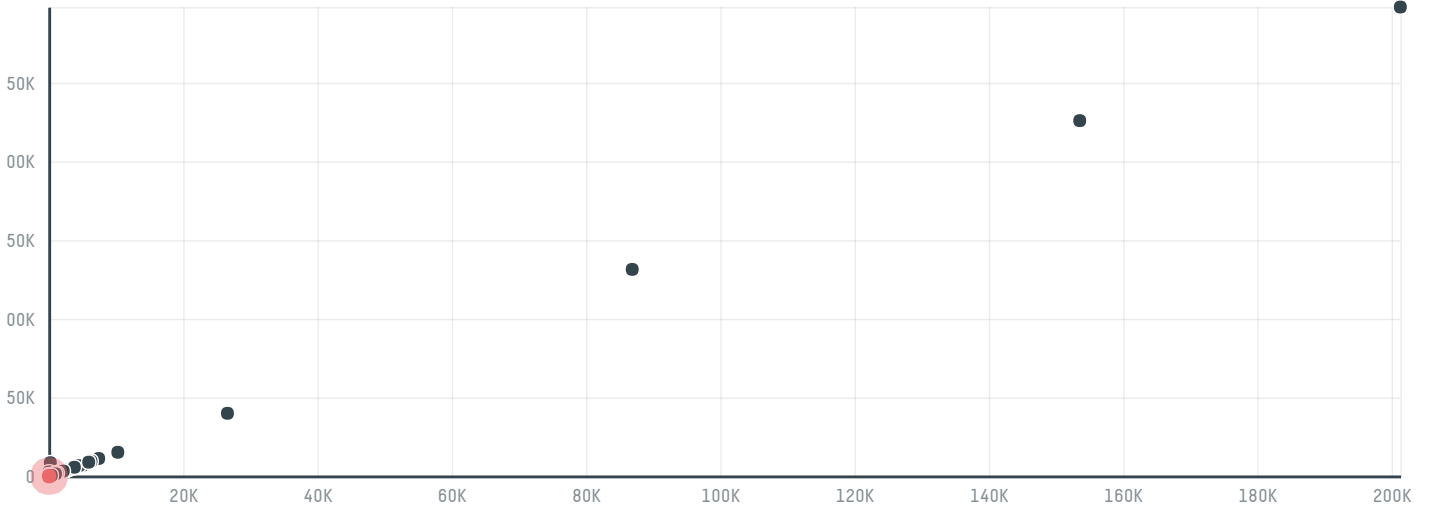

MUNICIPALITY	SOY DEFORESTATION RISK FOR FEED	CO2 EMISSIONS RISK FROM SOY DEFORESTATION FOR FEED (T CO2)
ITAQUIRAI	0ha	0.9t CO2

BIOME	SOY DEFORESTATION RISK FOR FEED	CO2 EMISSIONS RISK FROM SOY DEFORESTATION FOR FEED (T CO2)
MATA ATLANTICA	0ha	0.9t CO2

COMPARING COMPANIES IMPORTING CHICKEN FROM BRAZIL IN 2018

Trase is a partnership between

In collaboration with

Donors

This website uses cookies to provide you with an improved user experience. By continuing to browse this site, you consent to the use of cookies and similar technologies. Please visit our [privacy policy](#) for further details.

I AGREE