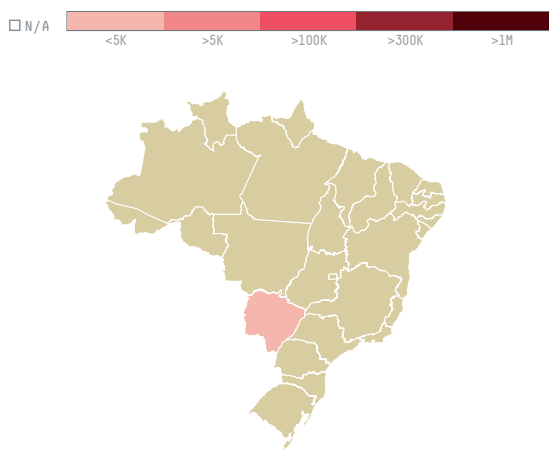

trase

Warathat mohammed naeem alamoudi company 4700106

ACTIVITY	COMMODITY	COUNTRY	YEAR
Importer	Chicken	Brazil	2018

Warathat mohammed naeem alamoudi company 4700106 was the 706th largest importer of chicken from BRAZIL in 2018, accounting for 27 tons. The main destination of the chicken imported by Warathat mohammed naeem alamoudi company 4700106 is Jordan, accounting for 100% of the total.

TOP DESTINATION COUNTRIES OF CHICKEN IMPORTED BY WARATHAT MOHAMMED NAEEM ALAMOUDI COMPANY 4700106:

□ N/A <5K >5K >100K >300K >1M

MUNICIPALITY	SOY DEFORESTATION RISK FOR FEED	CO2 EMISSIONS RISK FROM SOY DEFORESTATION FOR FEED (T CO2)
ITAQUIRAI	0ha	0.5t CO2