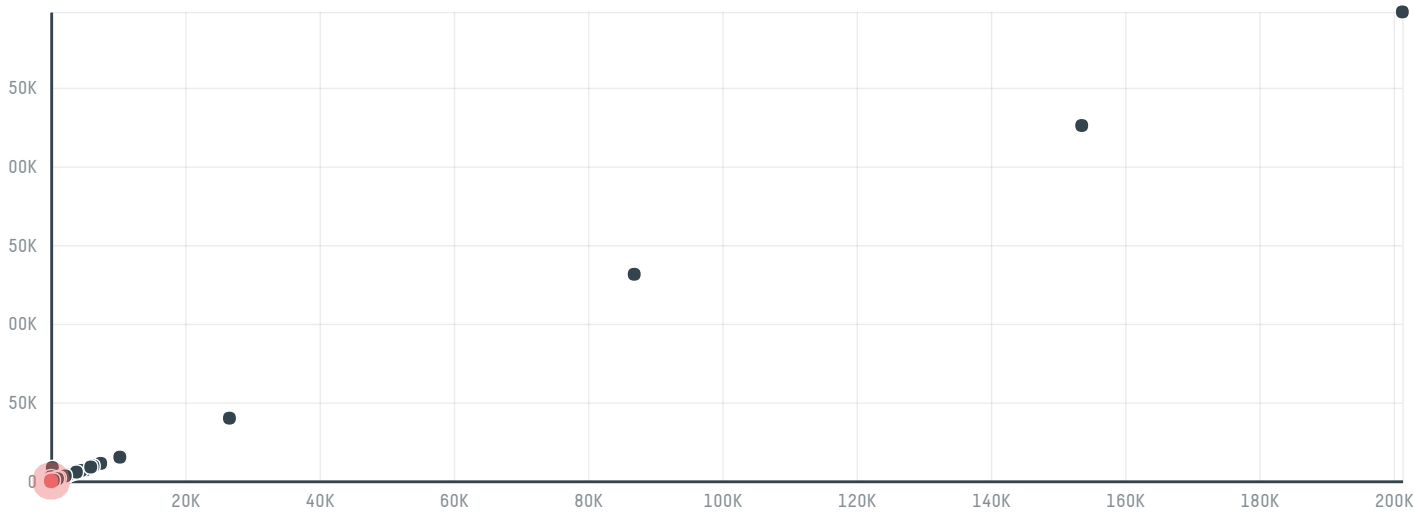

COMPARING COMPANIES IMPORTING CHICKEN FROM BRAZIL IN 2018