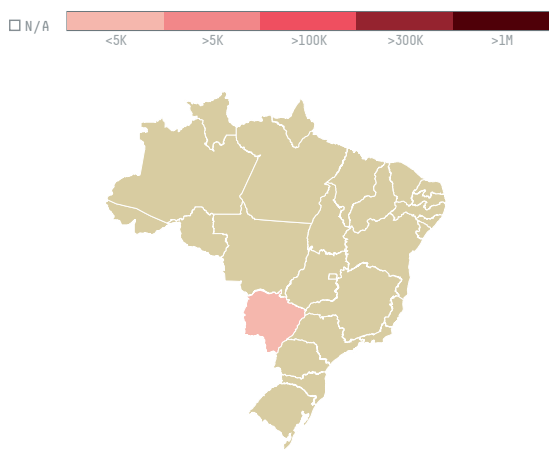

trase

Jenan co , for meat and foodstuff company 3636844

ACTIVITY	COMMODITY	COUNTRY	YEAR
Importer	Chicken	Brazil	2018

Jenan co , for meat and foodstuff company 3636844 was the 592nd largest importer of chicken from BRAZIL in 2018, accounting for 54 tons. The main destination of the chicken imported by Jenan co , for meat and foodstuff company 3636844 is Jordan, accounting for 100% of the total.

TOP DESTINATION COUNTRIES OF CHICKEN IMPORTED BY JENAN CO , FOR MEAT AND FOODSTUFF COMPANY 3636844:

□ N/A <5K >5K >100K >300K >1M

MUNICIPALITY	SOY DEFORESTATION RISK FOR FEED	CO2 EMISSIONS RISK FROM SOY DEFORESTATION FOR FEED (T CO2)
ITAQUIRAI	0ha	0.9t CO2