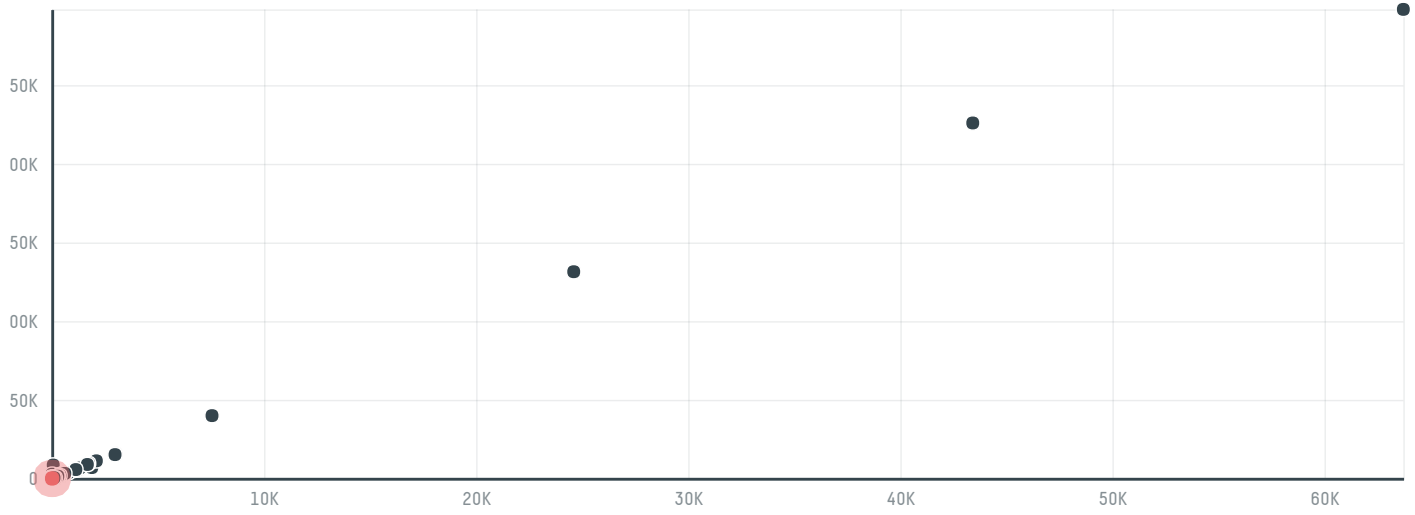

Trase is a partnership between

In collaboration with

and many other organizations and individuals.

Donors

[Terms of Use](#) · [Privacy policy](#) · [Cookie policy](#) · [Contact us](#)