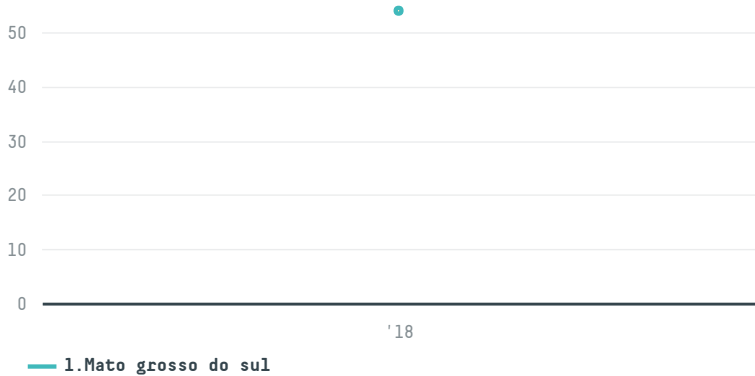

MUNICIPALITY	SOY DEFORESTATION RISK FOR FEED	CO2 EMISSIONS RISK FROM SOY DEFORESTATION FOR FEED (T CO2)
ITAQUIRAI	0ha	0.9t CO2

BIOME	SOY DEFORESTATION RISK FOR FEED	CO2 EMISSIONS RISK FROM SOY DEFORESTATION FOR FEED (T CO2)
MATA ATLANTICA	0ha	0.9t CO2

COMPARING COMPANIES IMPORTING CHICKEN FROM BRAZIL IN 2018