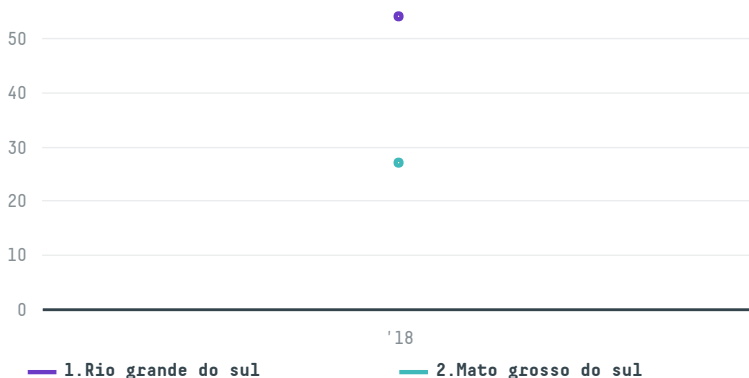

TOP DESTINATION COUNTRIES OF CHICKEN IMPORTED BY JENAN CO , FOR MEAT AND FOODSTUFF: