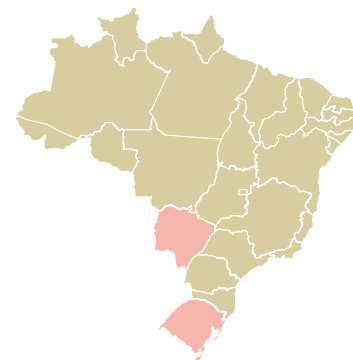

trase

Jenan co , for meat and foodstuff

ACTIVITY COMMODITY COUNTRY YEAR
Importer **Chicken** **Brazil** **2018**

Jenan co , for meat and foodstuff was the 511th largest importer of chicken from BRAZIL in 2018, accounting for 81 tons. The main destination of the chicken imported by Jenan co , for meat and foodstuff is Jordan, accounting for 100% of the total.

TOP DESTINATION COUNTRIES OF CHICKEN IMPORTED BY JENAN CO , FOR MEAT AND FOODSTUFF:

MUNICIPALITY	SOY DEFORESTATION RISK FOR FEED	CO2 EMISSIONS RISK FROM SOY DEFORESTATION FOR FEED (T CO2)
TENENTE PORTELA	0ha	0t CO2
ITAQUIRAI	0ha	0.5t CO2
MIRAGUAI	0ha	0t CO2