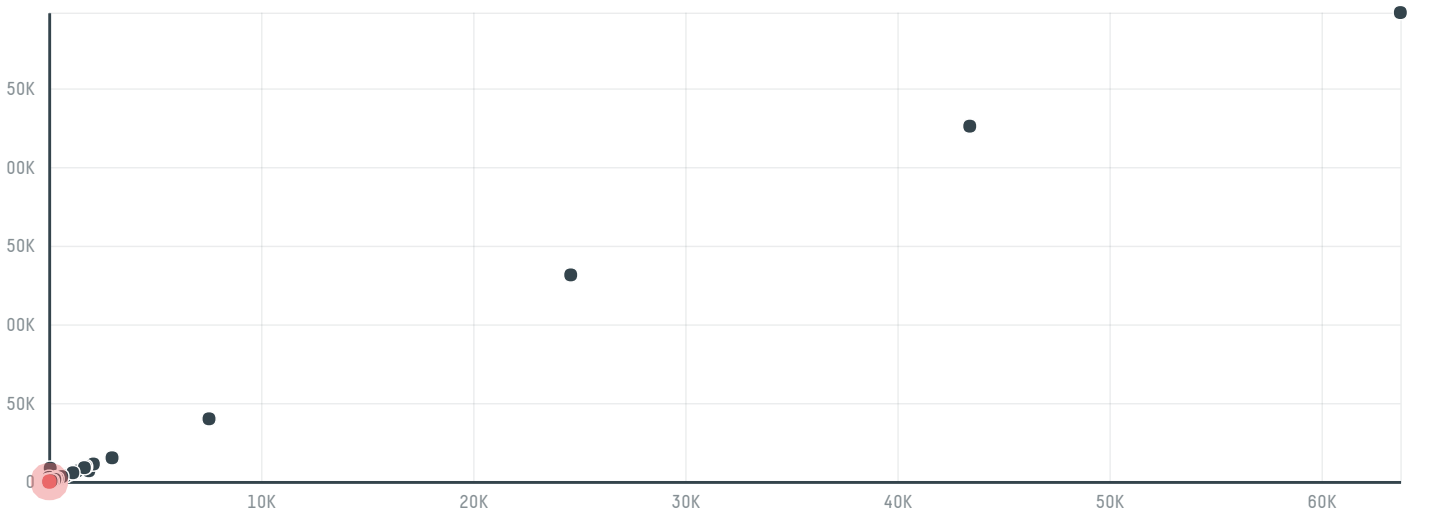

MUNICIPALITY	SOY DEFORESTATION RISK FOR FEED	CO2 EMISSIONS RISK FROM SOY DEFORESTATION FOR FEED (T CO2)
TENENTE PORTELA	0ha	0t CO2
ITAQUIRAI	0ha	0.5t CO2
MIRAGUAI	0ha	0t CO2

BIOME	SOY DEFORESTATION RISK FOR FEED	CO2 EMISSIONS RISK FROM SOY DEFORESTATION FOR FEED (T CO2)
MATA ATLANTICA	0ha	0.5t CO2

COMPARING COMPANIES IMPORTING CHICKEN FROM BRAZIL IN 2018

Trase is a partnership between

In collaboration with

Donors

This website uses cookies to provide you with an improved user experience. By continuing to browse this site, you consent to the use of cookies and similar technologies. Please visit our [privacy policy](#) for further details.

I AGREE