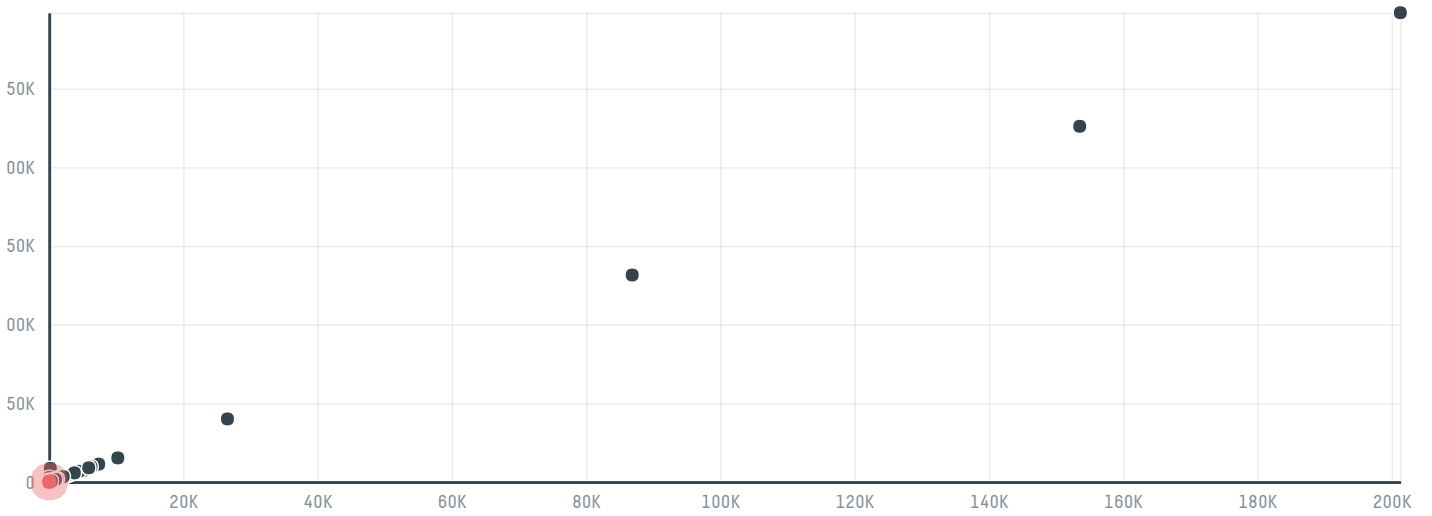

MUNICIPALITY	SOY DEFORESTATION RISK FOR FEED	CO2 EMISSIONS RISK FROM SOY DEFORESTATION FOR FEED (T CO2)
TENENTE PORTELA	0ha	0t CO2
ITAQUIRAI	0ha	0.5t CO2
MIRAGUAI	0ha	0t CO2

BIOME	SOY DEFORESTATION RISK FOR FEED	CO2 EMISSIONS RISK FROM SOY DEFORESTATION FOR FEED (T CO2)
MATA ATLANTICA	0ha	0.5t CO2

COMPARING COMPANIES IMPORTING CHICKEN FROM BRAZIL IN 2018

Trase is a partnership between

In collaboration with

Donors

This website uses cookies to provide you with an improved user experience. By continuing to browse this site, you consent to the use of cookies and similar technologies. Please visit our [privacy policy](#) for further details.

I AGREE