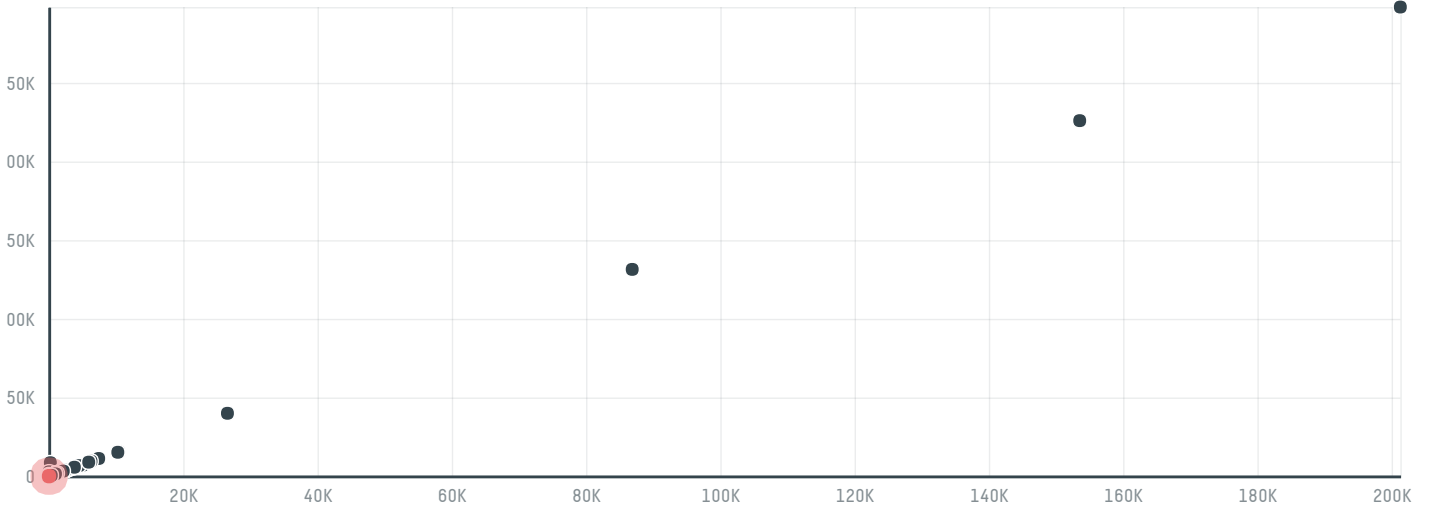

MUNICIPALITY	SOY DEFORESTATION RISK FOR FEED	CO2 EMISSIONS RISK FROM SOY DEFORESTATION FOR FEED (T CO2)
ITAQUIRAI	0ha	0.4t CO2

BIOME	SOY DEFORESTATION RISK FOR FEED	CO2 EMISSIONS RISK FROM SOY DEFORESTATION FOR FEED (T CO2)
MATA ATLANTICA	0ha	0.4t CO2

COMPARING COMPANIES IMPORTING CHICKEN FROM BRAZIL IN 2018

Trase is a partnership between

In collaboration with

Donors

This website uses cookies to provide you with an improved user experience. By continuing to browse this site, you consent to the use of cookies and similar technologies. Please visit our [privacy policy](#) for further details.

I AGREE