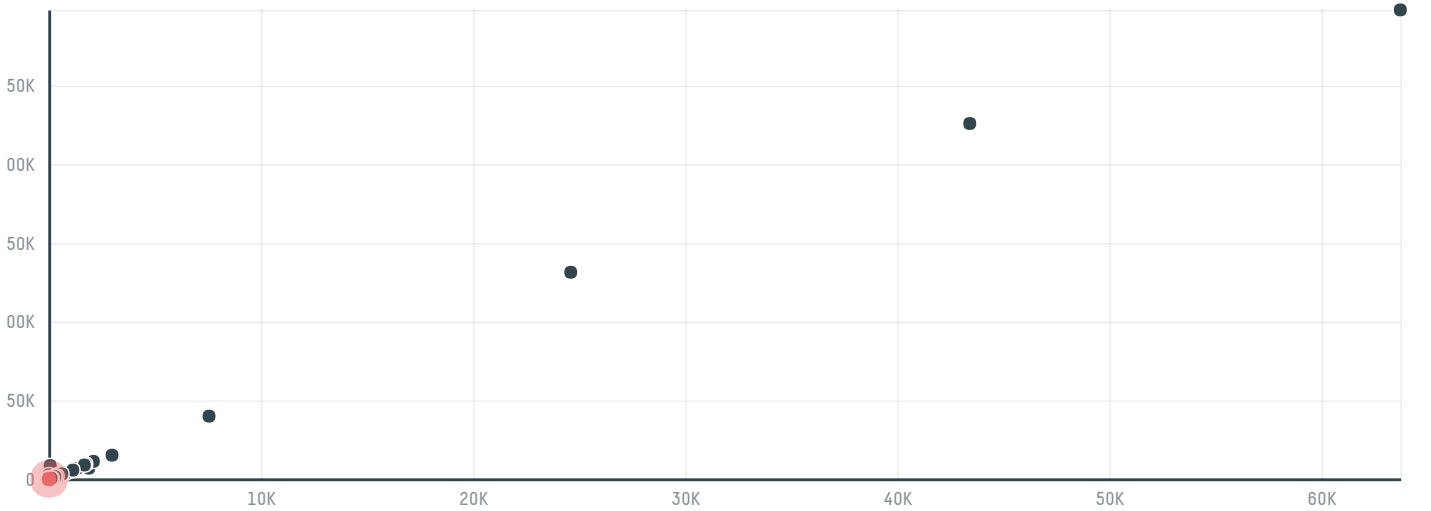

MUNICIPALITY	SOY DEFORESTATION RISK FOR FEED	CO2 EMISSIONS RISK FROM SOY DEFORESTATION FOR FEED (T CO2)
ITAQUIRAI	0ha	0.4t CO2

BIOME	SOY DEFORESTATION RISK FOR FEED	CO2 EMISSIONS RISK FROM SOY DEFORESTATION FOR FEED (T CO2)
MATA ATLANTICA	0ha	0.4t CO2

COMPARING COMPANIES IMPORTING CHICKEN FROM BRAZIL IN 2018

Trase is a partnership between

In collaboration with

Donors

This website uses cookies to provide you with an improved user experience. By continuing to browse this site, you consent to the use of cookies and similar technologies. Please visit our [privacy policy](#) for further details.

I AGREE