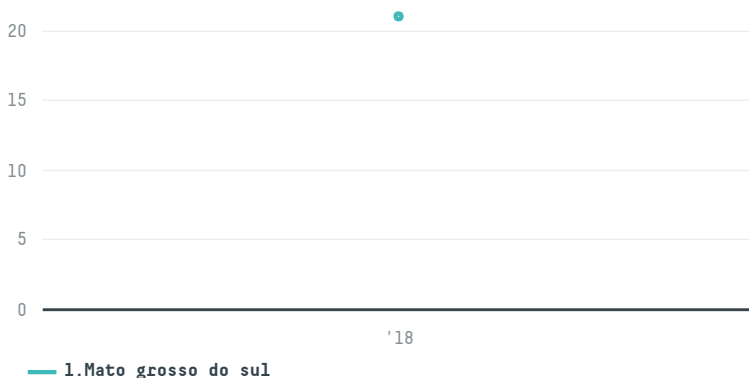

TOP DESTINATION COUNTRIES OF CHICKEN IMPORTED BY HIJAZI AND GHOSHEH CO 3219232: