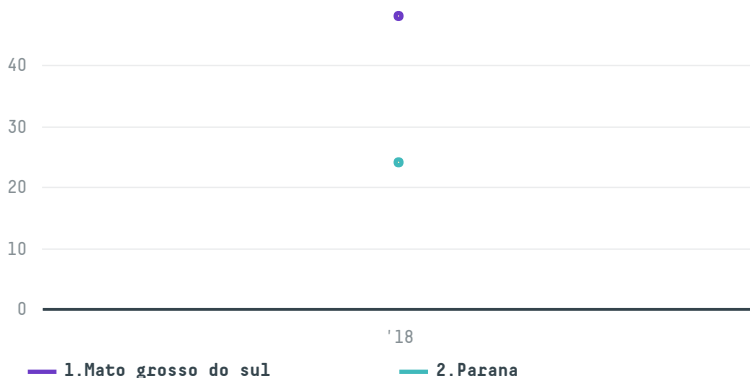

TOP DESTINATION COUNTRIES OF CHICKEN IMPORTED BY MRT CO , LTD: