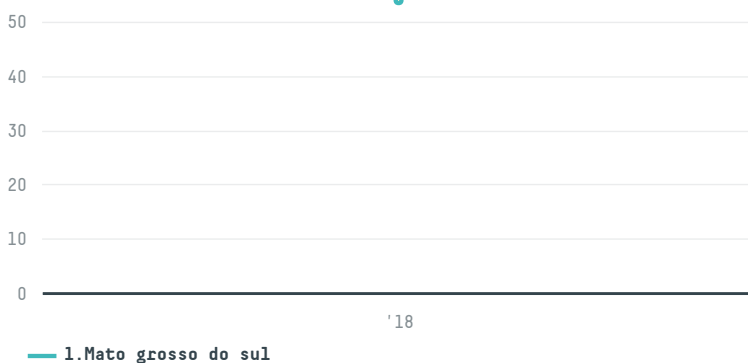

TOP DESTINATION COUNTRIES OF CHICKEN IMPORTED BY SKY (SHANGHAI) INTERNATIONAL TRADING CO , LTD: