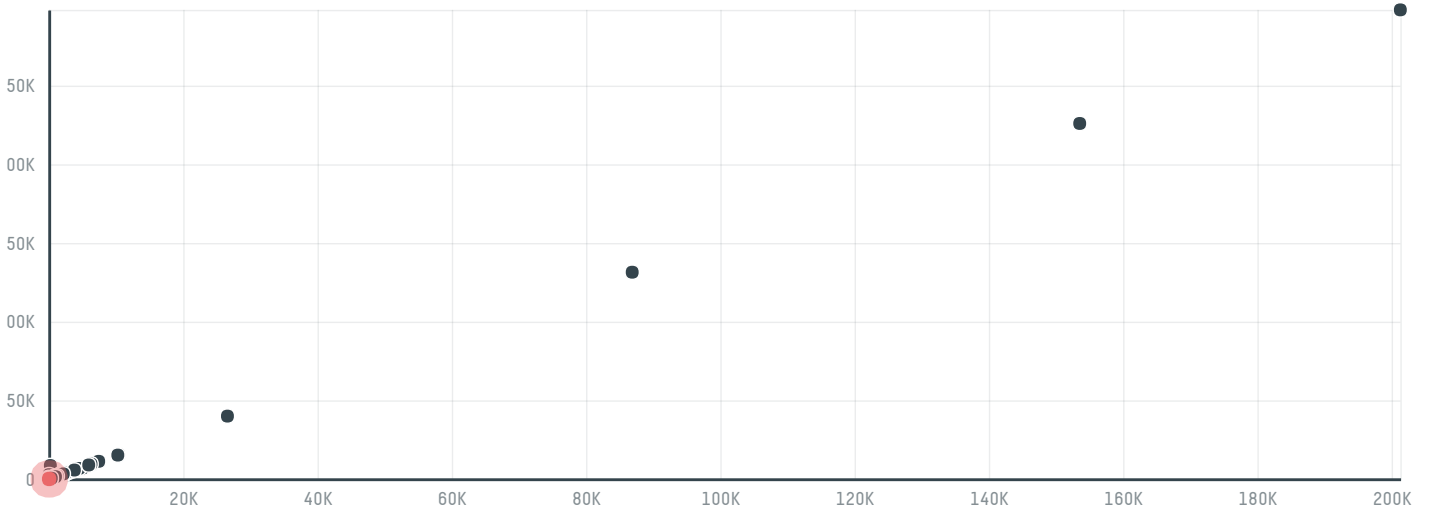

MUNICIPALITY	SOY DEFORESTATION RISK FOR FEED	CO2 EMISSIONS RISK FROM SOY DEFORESTATION FOR FEED (T CO2)
IGUATEMI	0ha	0t CO2
ITAQUIRAI	0ha	0.2t CO2

BIOME	SOY DEFORESTATION RISK FOR FEED	CO2 EMISSIONS RISK FROM SOY DEFORESTATION FOR FEED (T CO2)
MATA ATLANTICA	0ha	0.2t CO2

COMPARING COMPANIES IMPORTING CHICKEN FROM BRAZIL IN 2018

Trase is a partnership between

In collaboration with

Donors

This website uses cookies to provide you with an improved user experience. By continuing to browse this site, you consent to the use of cookies and similar technologies. Please visit our [privacy policy](#) for further details.

I AGREE