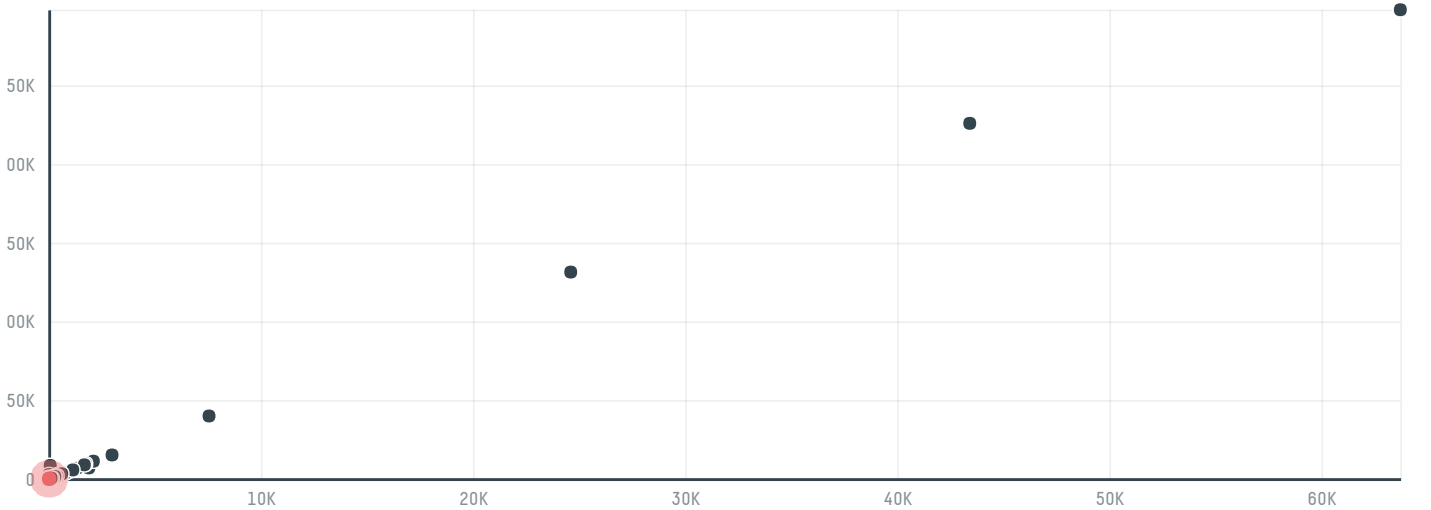

MUNICIPALITY	SOY DEFORESTATION RISK FOR FEED	CO2 EMISSIONS RISK FROM SOY DEFORESTATION FOR FEED (T CO2)
IGUATEMI	0ha	0t CO2
ITAQUIRAI	0ha	0.2t CO2

BIOME	SOY DEFORESTATION RISK FOR FEED	CO2 EMISSIONS RISK FROM SOY DEFORESTATION FOR FEED (T CO2)
MATA ATLANTICA	0ha	0.2t CO2

COMPARING COMPANIES IMPORTING CHICKEN FROM BRAZIL IN 2018

Trase is a partnership between

In collaboration with

Donors

This website uses cookies to provide you with an improved user experience. By continuing to browse this site, you consent to the use of cookies and similar technologies. Please visit our [privacy policy](#) for further details.

I AGREE