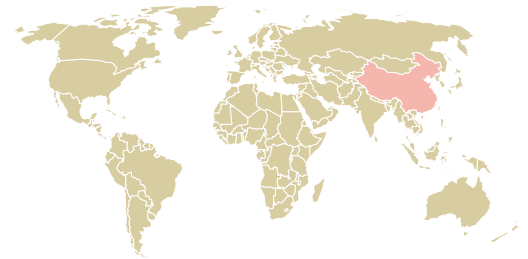

trase

Sky (shanghai) international trading co , ltd

ACTIVITY COMMODITY COUNTRY YEAR
Importer **Chicken** **Brazil** **2018**

Sky (shanghai) international trading co , ltd was the 591st largest importer of chicken from BRAZIL in 2018, accounting for 54 tons. The main destination of the chicken imported by Sky (shanghai) international trading co , ltd is China (mainland), accounting for 100% of the total.

TOP DESTINATION COUNTRIES OF CHICKEN IMPORTED BY SKY (SHANGHAI) INTERNATIONAL TRADING CO , LTD:

MUNICIPALITY	SOY DEFORESTATION RISK FOR FEED	CO2 EMISSIONS RISK FROM SOY DEFORESTATION FOR FEED (T CO2)
IGUATEMI	0ha	0t CO2
ITAQUIRAI	0ha	0.2t CO2