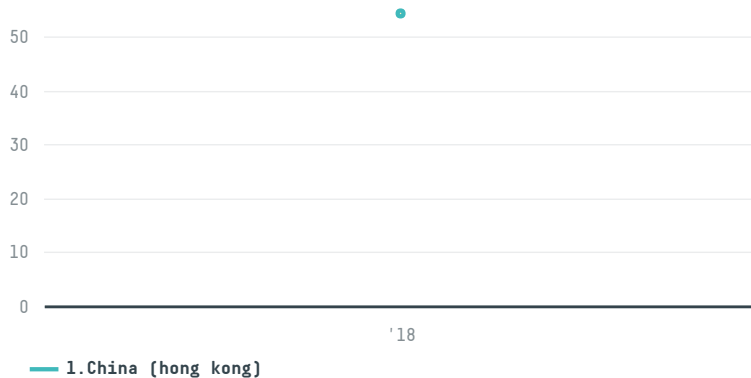

TOP DESTINATION COUNTRIES OF CHICKEN IMPORTED BY PASSION INTERNATIONAL LIMITED:

COMPARING COMPANIES IMPORTING CHICKEN FROM BRAZIL IN 2018