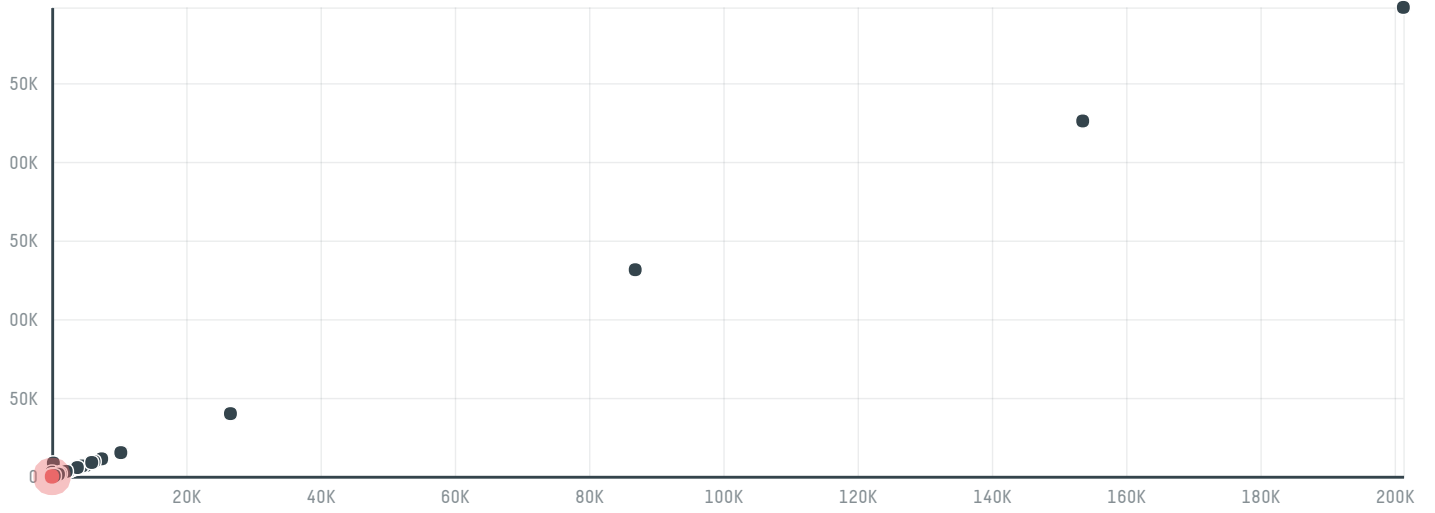

Trase is a partnership between

In collaboration with

and many other organizations and individuals.

Donors

[Terms of Use](#) · [Privacy policy](#) · [Cookie policy](#) · [Contact us](#)

This website uses cookies to provide you with an improved user experience. By continuing to browse this site, you consent to the use of cookies and similar technologies. Please visit our [privacy policy](#) for further details.

I AGREE