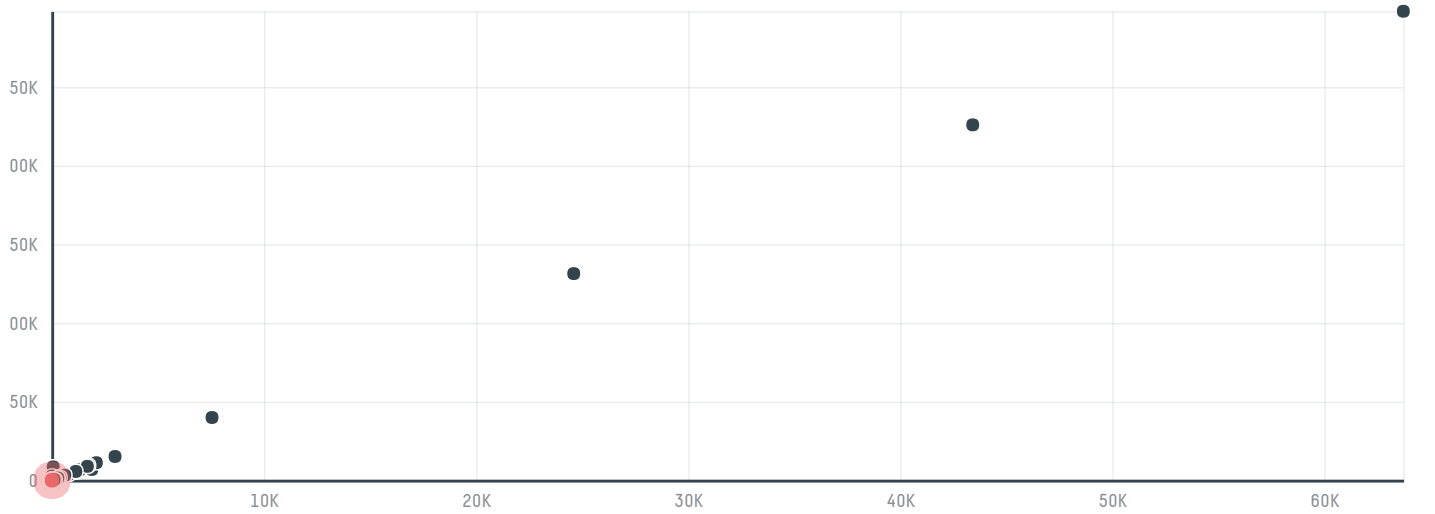

Trase is a partnership between

In collaboration with

and many other organizations and individuals.

Donors

[Terms of Use](#) · [Privacy policy](#) · [Cookie policy](#) · [Contact us](#)

This website uses cookies to provide you with an improved user experience. By continuing to browse this site, you consent to the use of cookies and similar technologies. Please visit our [privacy policy](#) for further details.

I AGREE