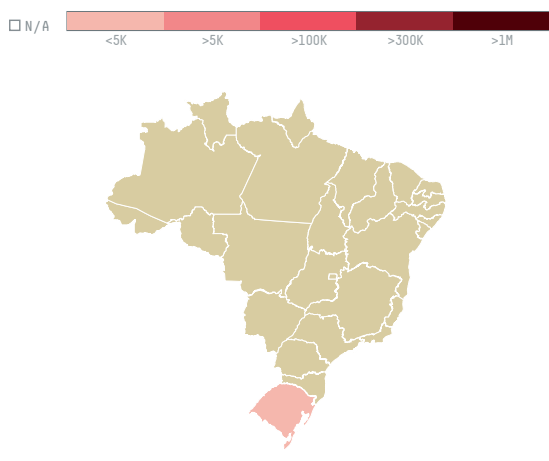

trase

Nam khai phu service trading production company limited

ACTIVITY COMMODITY COUNTRY YEAR
Importer Chicken Brazil 2018

Nam khai phu service trading production company limited was the 705th largest importer of chicken from BRAZIL in 2018, accounting for 27 tons. The main destination of the chicken imported by Nam khai phu service trading production company limited is Vietnam, accounting for 100% of the total.

TOP DESTINATION COUNTRIES OF CHICKEN IMPORTED BY NAM KHAI PHU SERVICE TRADING PRODUCTION COMPANY LIMITED:

MUNICIPALITY	SOY DEFORESTATION RISK FOR FEED	CO2 EMISSIONS RISK FROM SOY DEFORESTATION FOR FEED (T CO2)
FARROUPILHA	0ha	0t CO2