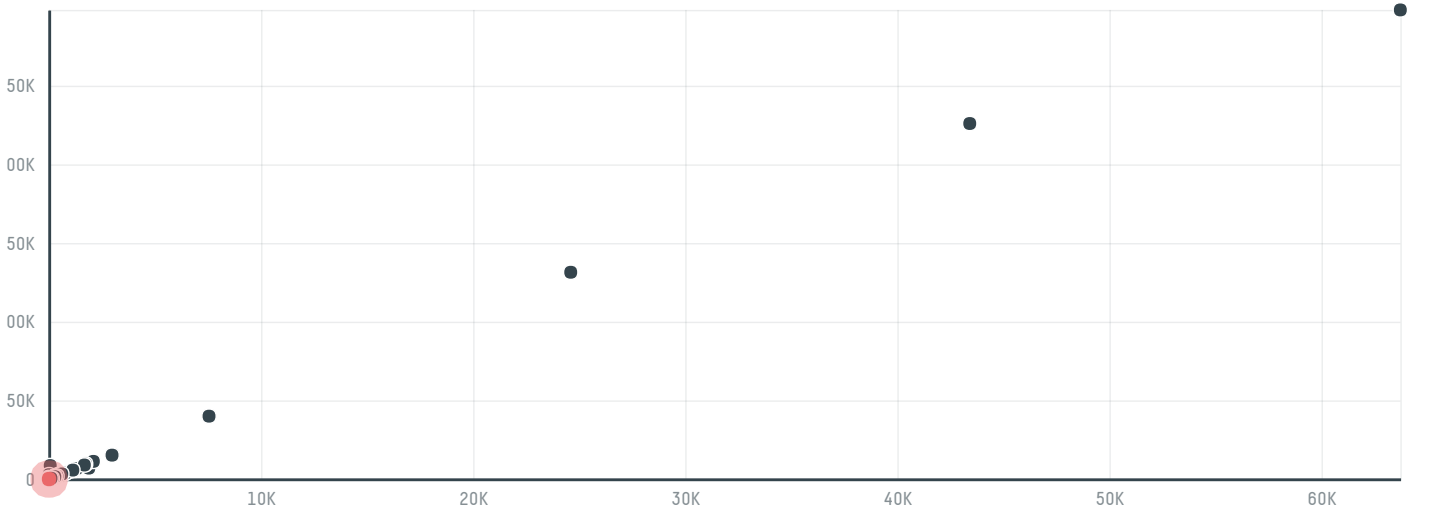

MUNICIPALITY	SOY DEFORESTATION RISK FOR FEED	CO2 EMISSIONS RISK FROM SOY DEFORESTATION FOR FEED (T CO2)
CONCEICAO DO CASTELO	0ha	0.8t CO2

BIOME	SOY DEFORESTATION RISK FOR FEED	CO2 EMISSIONS RISK FROM SOY DEFORESTATION FOR FEED (T CO2)
MATA ATLANTICA	0ha	0.8t CO2

COMPARING COMPANIES IMPORTING CHICKEN FROM BRAZIL IN 2018

Trase is a partnership between

In collaboration with

Donors