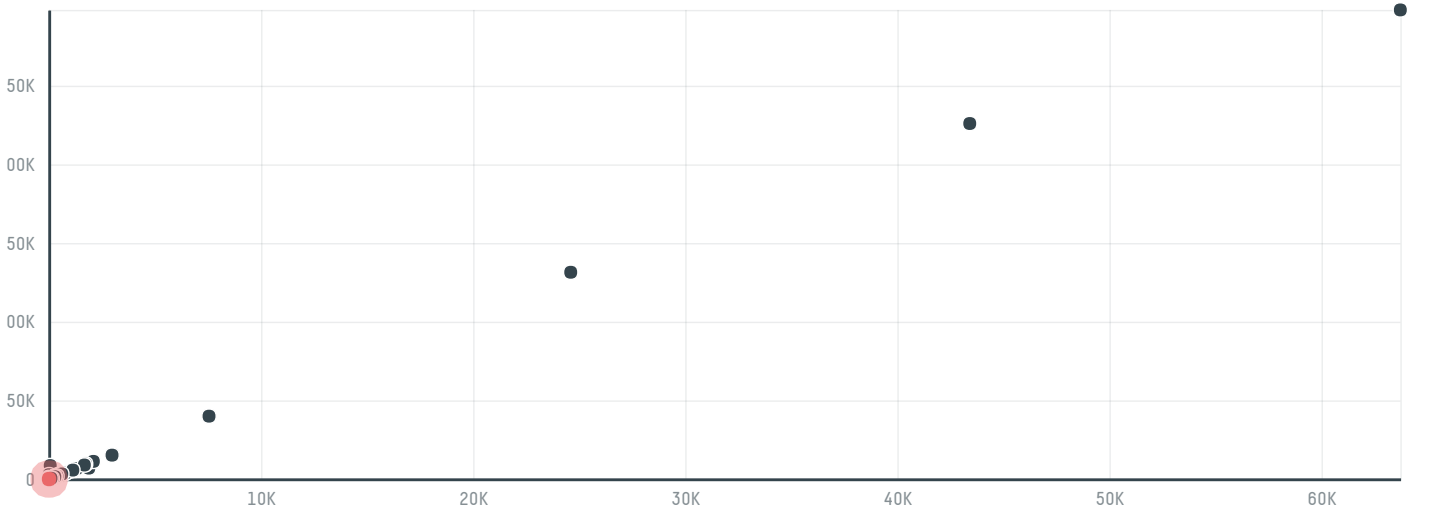

MUNICIPALITY	SOY DEFORESTATION RISK FOR FEED	CO2 EMISSIONS RISK FROM SOY DEFORESTATION FOR FEED (T CO2)
SERRA ALTA	0ha	0t CO2

BIOME	SOY DEFORESTATION RISK FOR FEED	CO2 EMISSIONS RISK FROM SOY DEFORESTATION FOR FEED (T CO2)
MATA ATLANTICA	0ha	0t CO2

COMPARING COMPANIES IMPORTING CHICKEN FROM BRAZIL IN 2018

Trase is a partnership between

In collaboration with

Donors