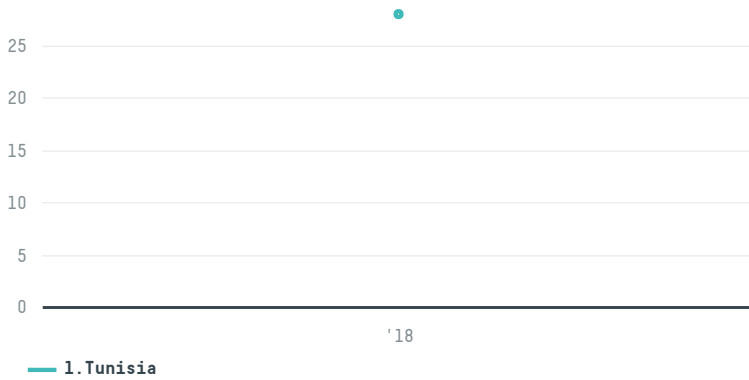

TOP DESTINATION COUNTRIES OF CHICKEN IMPORTED BY APM IMPULSE: