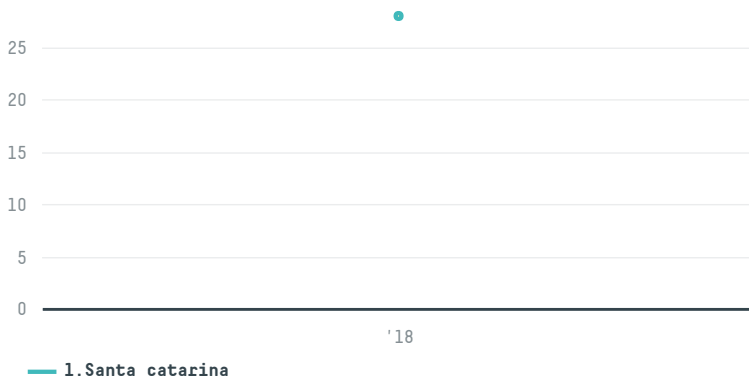

TOP DESTINATION COUNTRIES OF CHICKEN IMPORTED BY APM IMPULSE: