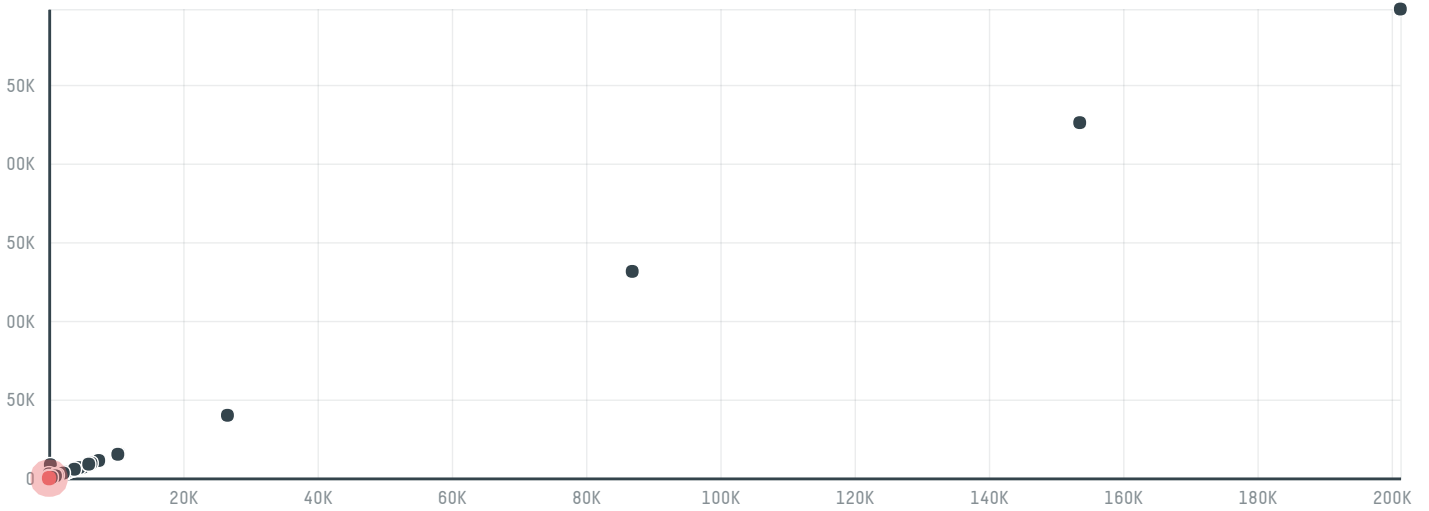

MUNICIPALITY	SOY DEFORESTATION RISK FOR FEED	CO2 EMISSIONS RISK FROM SOY DEFORESTATION FOR FEED (T CO2)
SERRA ALTA	0ha	0t CO2

BIOME	SOY DEFORESTATION RISK FOR FEED	CO2 EMISSIONS RISK FROM SOY DEFORESTATION FOR FEED (T CO2)
MATA ATLANTICA	0ha	0t CO2

COMPARING COMPANIES IMPORTING CHICKEN FROM BRAZIL IN 2018

Trase is a partnership between

In collaboration with

Donors