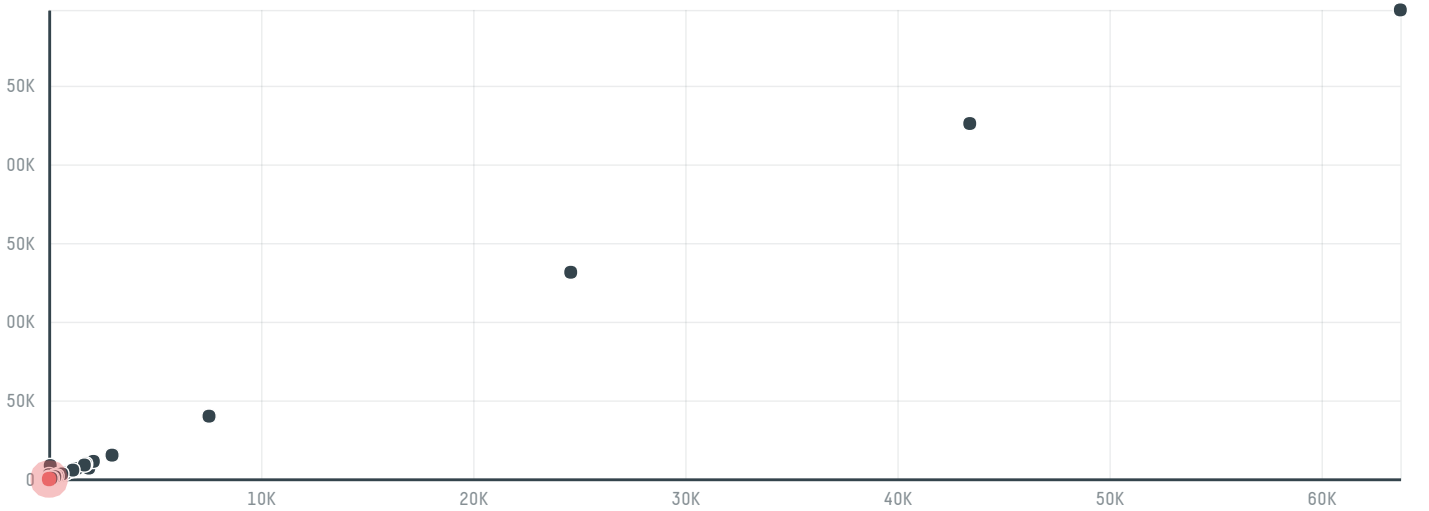

MUNICIPALITY	SOY DEFORESTATION RISK FOR FEED	CO2 EMISSIONS RISK FROM SOY DEFORESTATION FOR FEED (T CO2)
PALMEIRAS DE GOIAS	0ha	0.8t CO2

BIOME	SOY DEFORESTATION RISK FOR FEED	CO2 EMISSIONS RISK FROM SOY DEFORESTATION FOR FEED (T CO2)
CERRADO	0ha	0.8t CO2

COMPARING COMPANIES IMPORTING CHICKEN FROM BRAZIL IN 2018

Trase is a partnership between

In collaboration with

Donors

This website uses cookies to provide you with an improved user experience. By continuing to browse this site, you consent to the use of cookies and similar technologies. Please visit our [privacy policy](#) for further details.

I AGREE