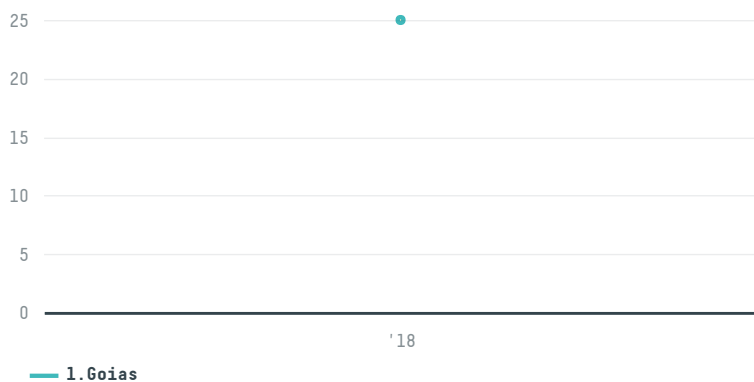

TOP DESTINATION COUNTRIES OF CHICKEN IMPORTED BY ROSELLE PTY LTD: