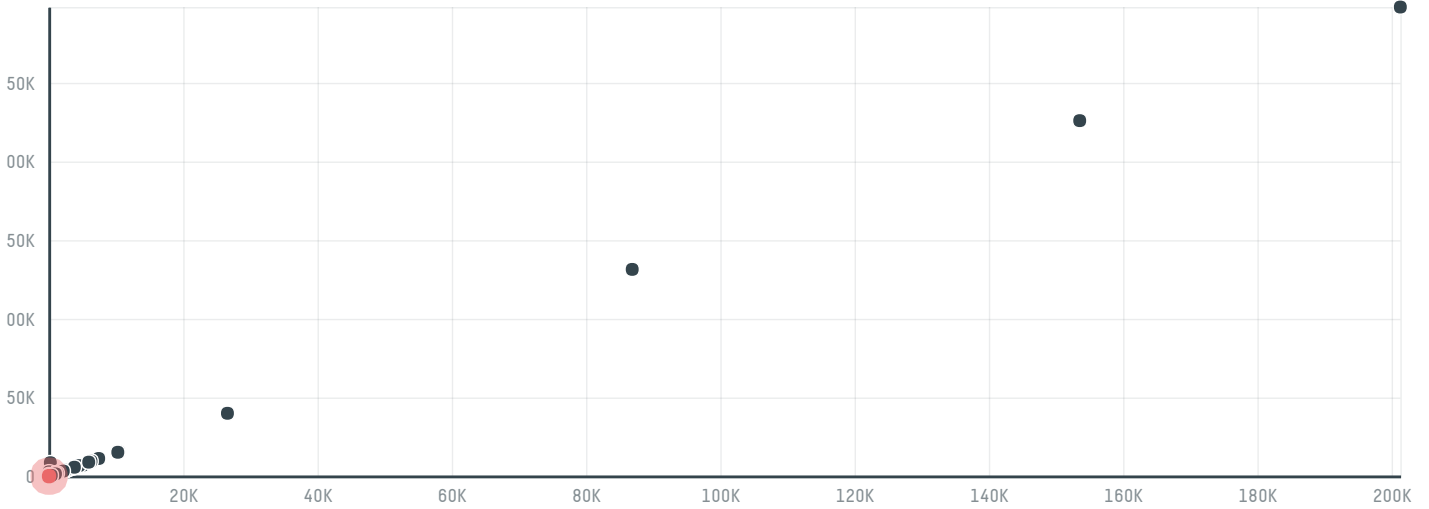

MUNICIPALITY	SOY DEFORESTATION RISK FOR FEED	CO2 EMISSIONS RISK FROM SOY DEFORESTATION FOR FEED (T CO2)
PALMEIRAS DE GOIAS	0ha	0.8t CO2

BIOME	SOY DEFORESTATION RISK FOR FEED	CO2 EMISSIONS RISK FROM SOY DEFORESTATION FOR FEED (T CO2)
CERRADO	0ha	0.8t CO2

COMPARING COMPANIES IMPORTING CHICKEN FROM BRAZIL IN 2018

Trase is a partnership between

In collaboration with

Donors

This website uses cookies to provide you with an improved user experience. By continuing to browse this site, you consent to the use of cookies and similar technologies. Please visit our [privacy policy](#) for further details.

I AGREE