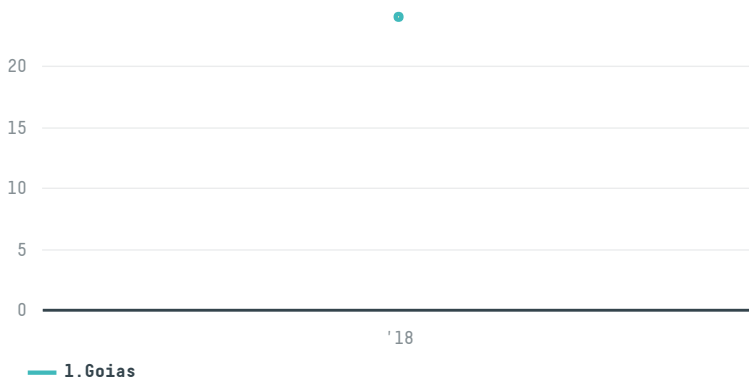

TOP DESTINATION COUNTRIES OF CHICKEN IMPORTED BY BRAND SHOKUHAN CO , LTD: