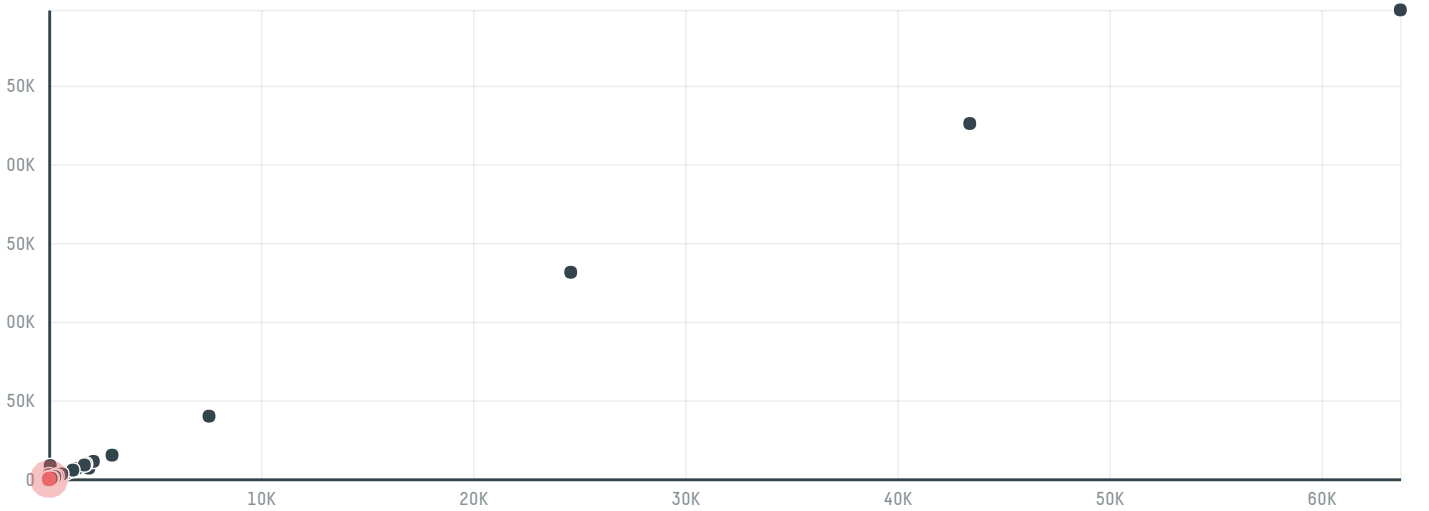

MUNICIPALITY	SOY DEFORESTATION RISK FOR FEED	CO2 EMISSIONS RISK FROM SOY DEFORESTATION FOR FEED (T CO2)
PALMEIRAS DE GOIAS	0ha	0.8t CO2

BIOME	SOY DEFORESTATION RISK FOR FEED	CO2 EMISSIONS RISK FROM SOY DEFORESTATION FOR FEED (T CO2)
CERRADO	0ha	0.8t CO2

COMPARING COMPANIES IMPORTING CHICKEN FROM BRAZIL IN 2018

Trase is a partnership between

In collaboration with

Donors

This website uses cookies to provide you with an improved user experience. By continuing to browse this site, you consent to the use of cookies and similar technologies. Please visit our [privacy policy](#) for further details.

I AGREE