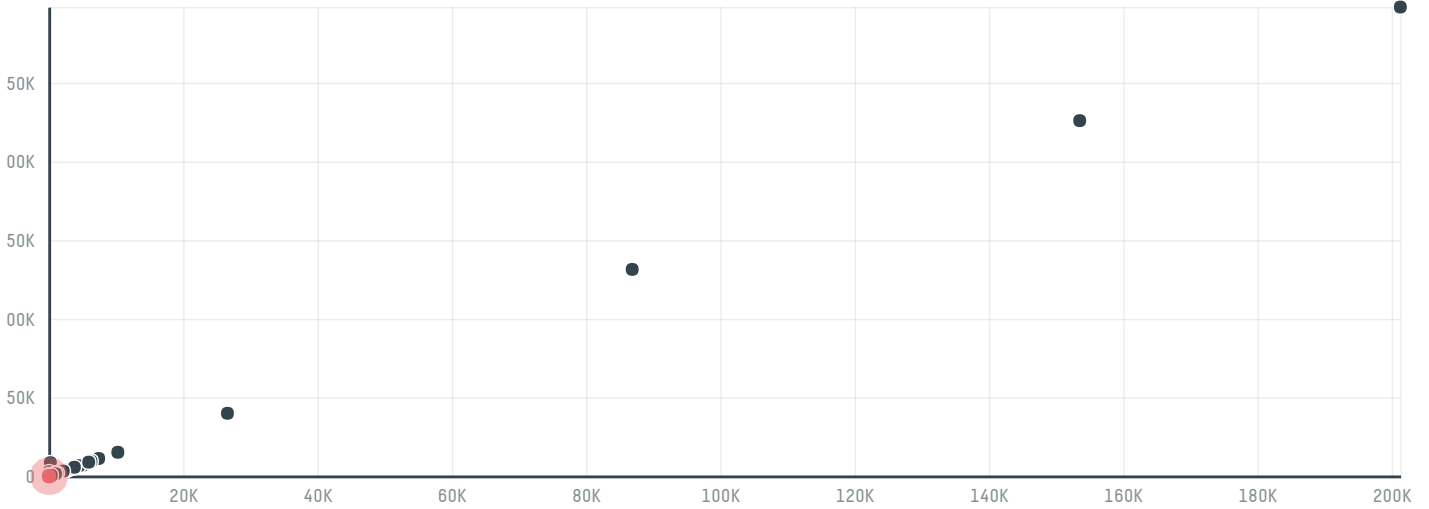

MUNICIPALITY	SOY DEFORESTATION RISK FOR FEED	CO2 EMISSIONS RISK FROM SOY DEFORESTATION FOR FEED (T CO2)
NOVA BASSANO	0ha	0t CO2

BIOME	SOY DEFORESTATION RISK FOR FEED	CO2 EMISSIONS RISK FROM SOY DEFORESTATION FOR FEED (T CO2)
MATA ATLANTICA	0ha	0t CO2

COMPARING COMPANIES IMPORTING CHICKEN FROM BRAZIL IN 2018

Trase is a partnership between

In collaboration with

Donors

This website uses cookies to provide you with an improved user experience. By continuing to browse this site, you consent to the use of cookies and similar technologies. Please visit our [privacy policy](#) for further details.

I AGREE