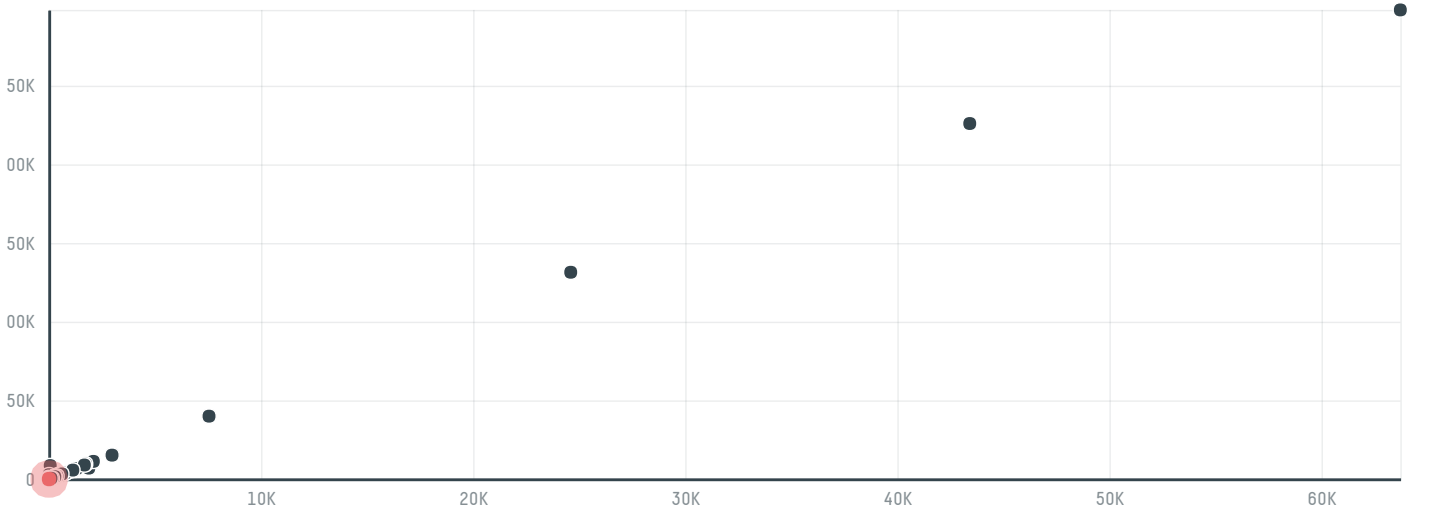

MUNICIPALITY	SOY DEFORESTATION RISK FOR FEED	CO2 EMISSIONS RISK FROM SOY DEFORESTATION FOR FEED (T CO2)
NOVA BASSANO	0ha	0t CO2

BIOME	SOY DEFORESTATION RISK FOR FEED	CO2 EMISSIONS RISK FROM SOY DEFORESTATION FOR FEED (T CO2)
MATA ATLANTICA	0ha	0t CO2

COMPARING COMPANIES IMPORTING CHICKEN FROM BRAZIL IN 2018

Trase is a partnership between

In collaboration with

Donors

This website uses cookies to provide you with an improved user experience. By continuing to browse this site, you consent to the use of cookies and similar technologies. Please visit our [privacy policy](#) for further details.

I AGREE