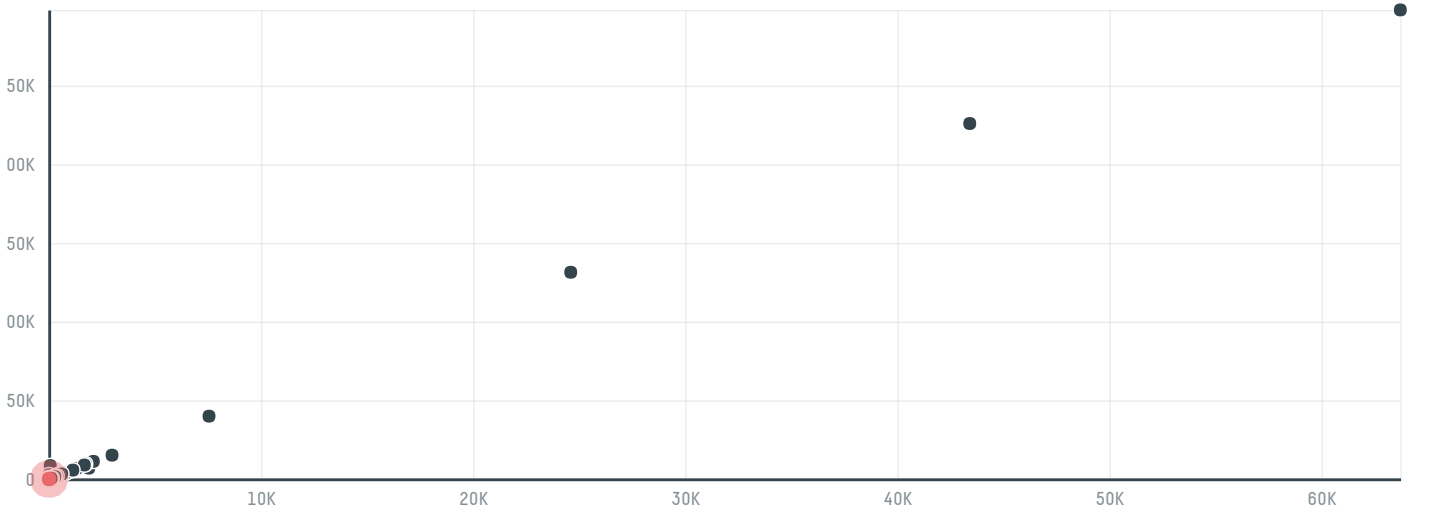

MUNICIPALITY	SOY DEFORESTATION RISK FOR FEED	CO2 EMISSIONS RISK FROM SOY DEFORESTATION FOR FEED (T CO2)
ITABERAI	0ha	1t CO2

BIOME	SOY DEFORESTATION RISK FOR FEED	CO2 EMISSIONS RISK FROM SOY DEFORESTATION FOR FEED (T CO2)
CERRADO	0ha	1t CO2

COMPARING COMPANIES IMPORTING CHICKEN FROM BRAZIL IN 2018

Trase is a partnership between

In collaboration with

Donors

This website uses cookies to provide you with an improved user experience. By continuing to browse this site, you consent to the use of cookies and similar technologies. Please visit our [privacy policy](#) for further details.

I AGREE