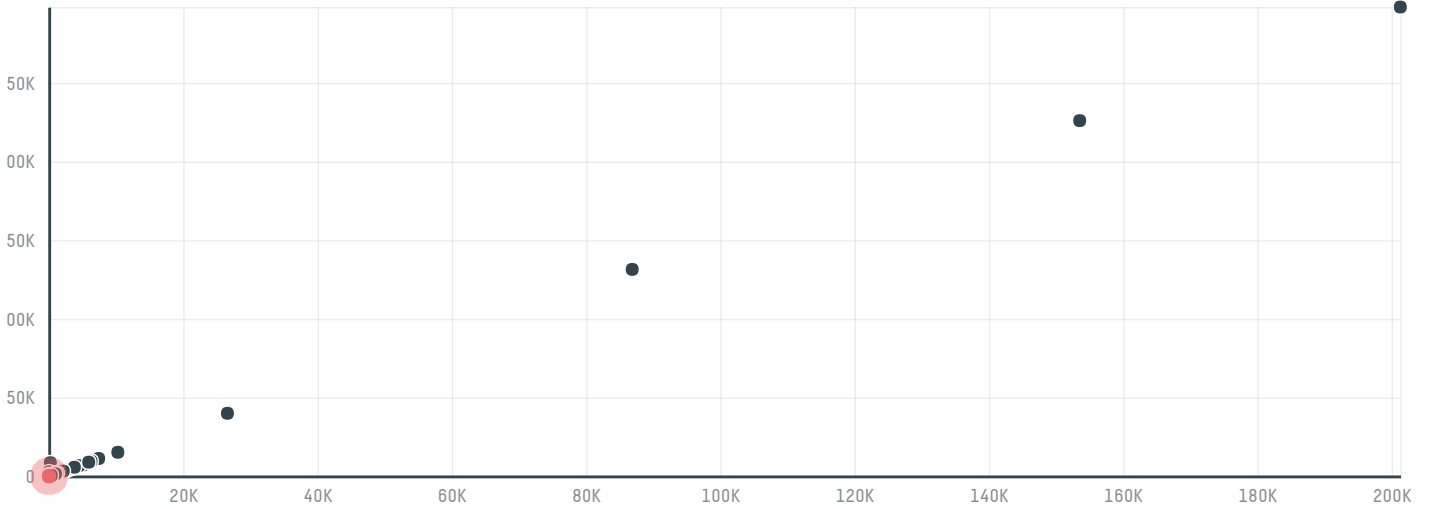

MUNICIPALITY	SOY DEFORESTATION RISK FOR FEED	CO2 EMISSIONS RISK FROM SOY DEFORESTATION FOR FEED (T CO2)
ITABERAI	0ha	1t CO2

BIOME	SOY DEFORESTATION RISK FOR FEED	CO2 EMISSIONS RISK FROM SOY DEFORESTATION FOR FEED (T CO2)
CERRADO	0ha	1t CO2

COMPARING COMPANIES IMPORTING CHICKEN FROM BRAZIL IN 2018

Trase is a partnership between

In collaboration with

Donors

This website uses cookies to provide you with an improved user experience. By continuing to browse this site, you consent to the use of cookies and similar technologies. Please visit our [privacy policy](#) for further details.

I AGREE