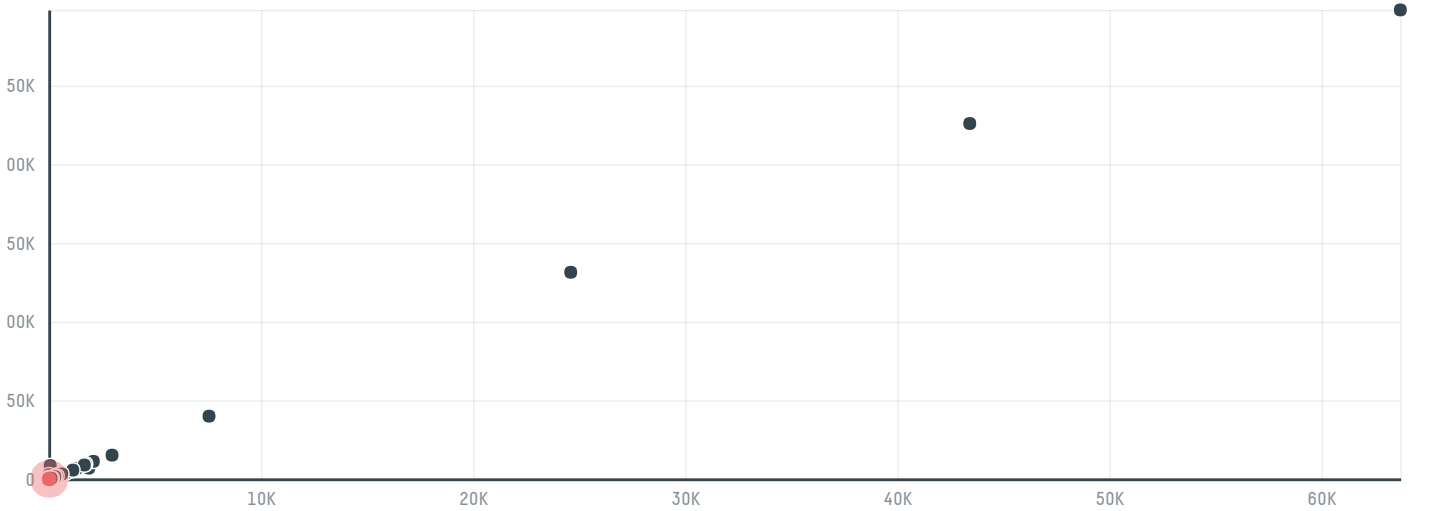

MUNICIPALITY	SOY DEFORESTATION RISK FOR FEED	CO2 EMISSIONS RISK FROM SOY DEFORESTATION FOR FEED (T CO2)
TAPEJARA	0ha	0t CO2

BIOME	SOY DEFORESTATION RISK FOR FEED	CO2 EMISSIONS RISK FROM SOY DEFORESTATION FOR FEED (T CO2)
MATA ATLANTICA	0ha	0t CO2

COMPARING COMPANIES IMPORTING CHICKEN FROM BRAZIL IN 2018

Trase is a partnership between

In collaboration with

Donors

This website uses cookies to provide you with an improved user experience. By continuing to browse this site, you consent to the use of cookies and similar technologies. Please visit our [privacy policy](#) for further details.

I AGREE