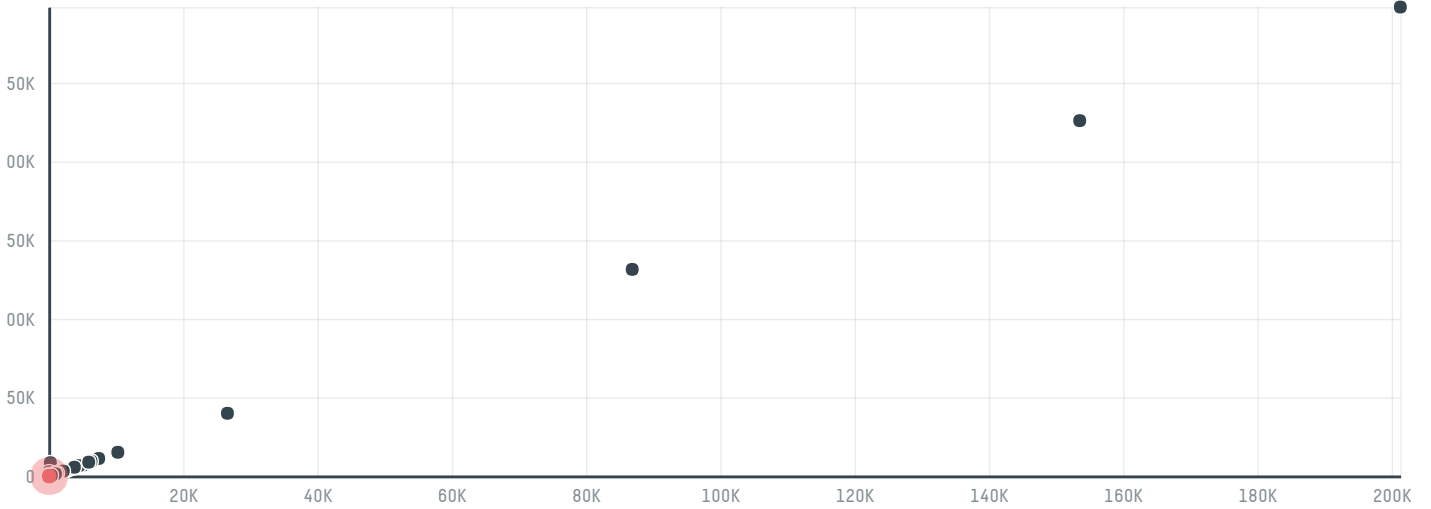

MUNICIPALITY	SOY DEFORESTATION RISK FOR FEED	CO2 EMISSIONS RISK FROM SOY DEFORESTATION FOR FEED (T CO2)
TAPEJARA	0ha	0t CO2

BIOME	SOY DEFORESTATION RISK FOR FEED	CO2 EMISSIONS RISK FROM SOY DEFORESTATION FOR FEED (T CO2)
MATA ATLANTICA	0ha	0t CO2

COMPARING COMPANIES IMPORTING CHICKEN FROM BRAZIL IN 2018

Trase is a partnership between

In collaboration with

Donors

This website uses cookies to provide you with an improved user experience. By continuing to browse this site, you consent to the use of cookies and similar technologies. Please visit our [privacy policy](#) for further details.

I AGREE