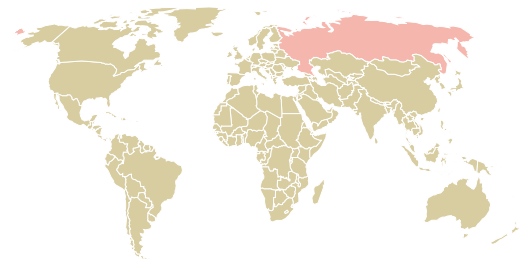

TOP DESTINATION COUNTRIES OF CHICKEN IMPORTED BY OOO NEVSKIY LEADER: