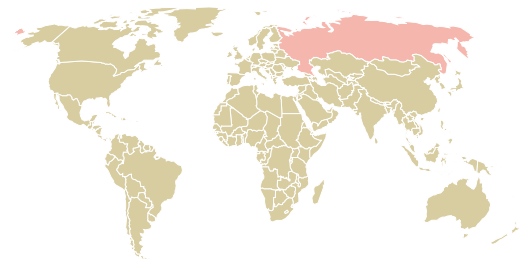

TOP DESTINATION COUNTRIES OF CHICKEN IMPORTED BY TD FILIMONOV LTD: