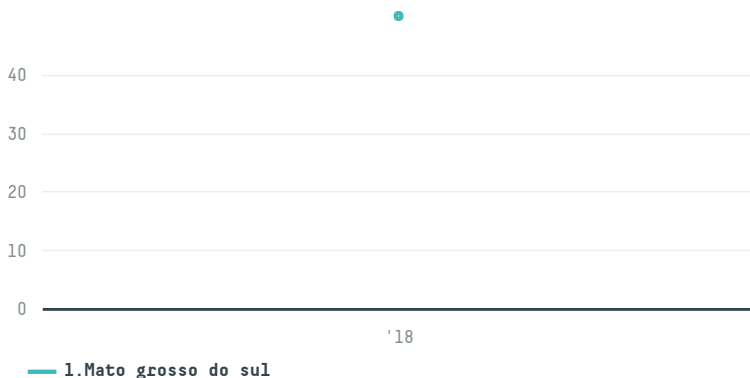

TOP DESTINATION COUNTRIES OF CHICKEN IMPORTED BY TD FILIMONOV LTD: