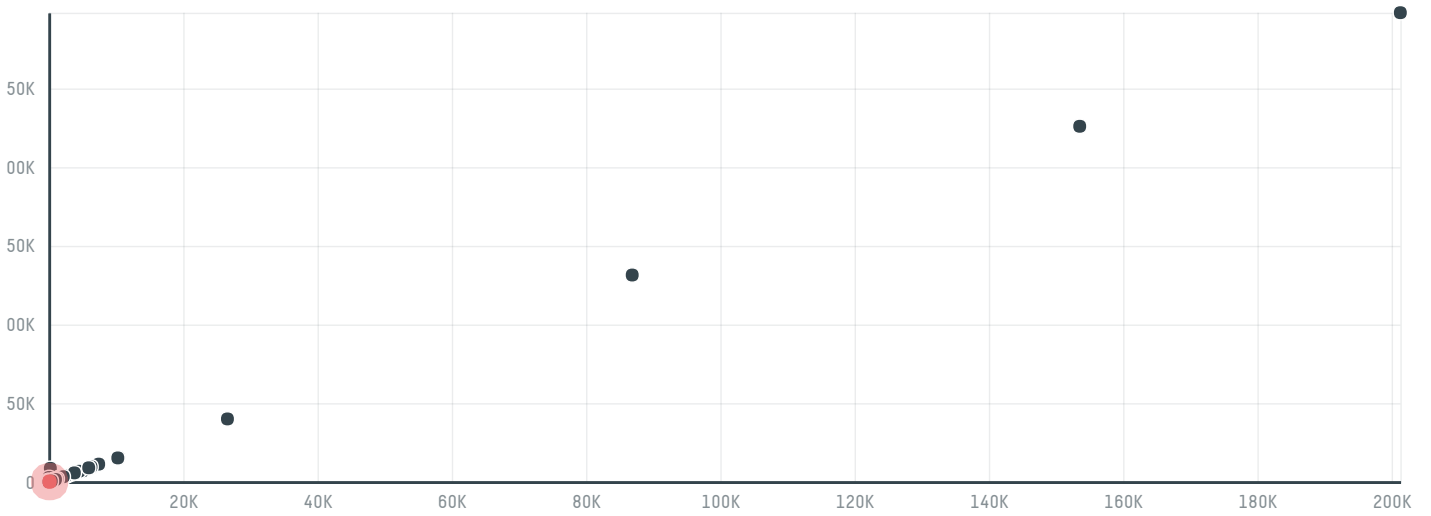

MUNICIPALITY	SOY DEFORESTATION RISK FOR FEED	CO2 EMISSIONS RISK FROM SOY DEFORESTATION FOR FEED (T CO2)
SULINA	0ha	0t CO2
SIDROLANDIA	0ha	1.8t CO2

BIOME	SOY DEFORESTATION RISK FOR FEED	CO2 EMISSIONS RISK FROM SOY DEFORESTATION FOR FEED (T CO2)
MATA ATLANTICA	0ha	0t CO2
CERRADO	0ha	1.8t CO2

COMPARING COMPANIES IMPORTING CHICKEN FROM BRAZIL IN 2018

Trase is a partnership between

In collaboration with

Donors

This website uses cookies to provide you with an improved user experience. By continuing to browse this site, you consent to the use of cookies and similar technologies. Please visit our [privacy policy](#) for further details.

I AGREE