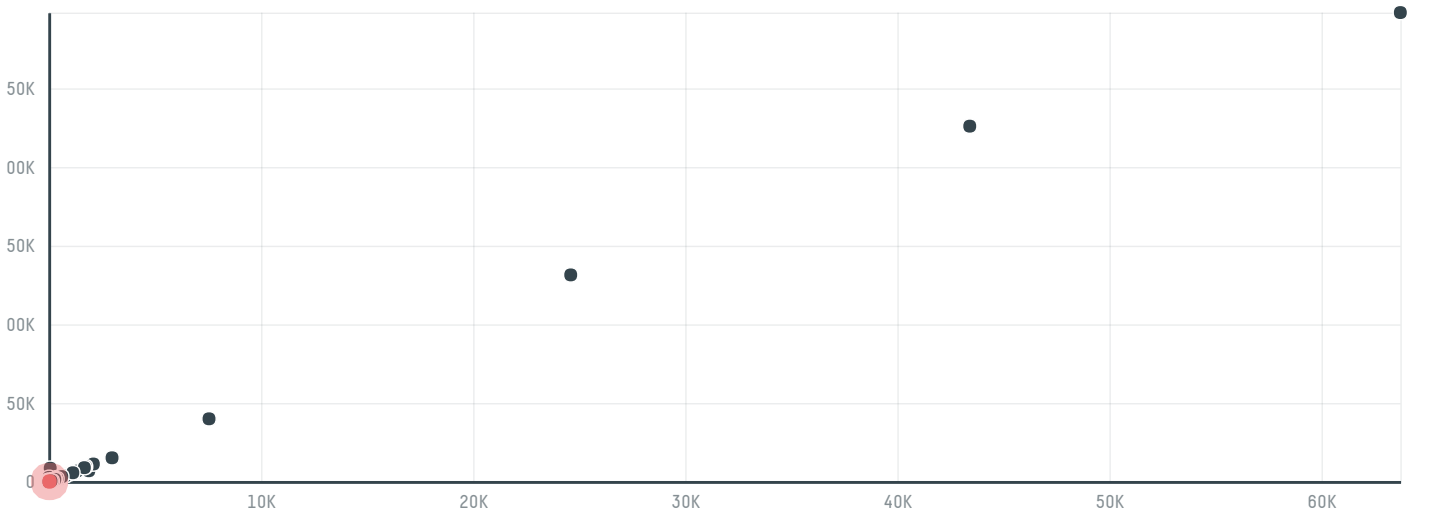

MUNICIPALITY	SOY DEFORESTATION RISK FOR FEED	CO2 EMISSIONS RISK FROM SOY DEFORESTATION FOR FEED (T CO2)
SULINA	0ha	0t CO2
SIDROLANDIA	0ha	1.8t CO2

BIOME	SOY DEFORESTATION RISK FOR FEED	CO2 EMISSIONS RISK FROM SOY DEFORESTATION FOR FEED (T CO2)
MATA ATLANTICA	0ha	0t CO2
CERRADO	0ha	1.8t CO2

COMPARING COMPANIES IMPORTING CHICKEN FROM BRAZIL IN 2018

Trase is a partnership between

In collaboration with

Donors

This website uses cookies to provide you with an improved user experience. By continuing to browse this site, you consent to the use of cookies and similar technologies. Please visit our [privacy policy](#) for further details.

I AGREE