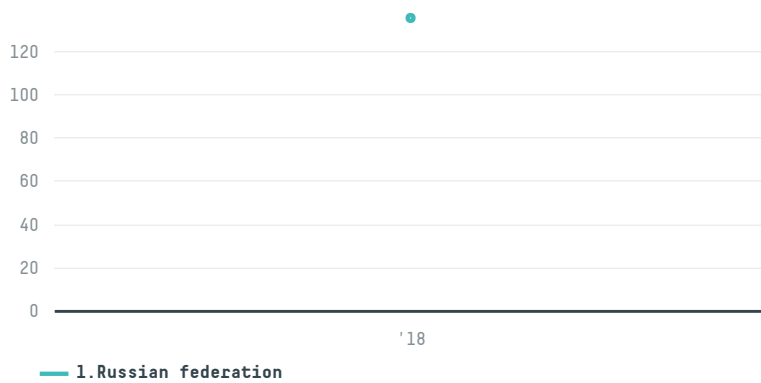

TOP DESTINATION COUNTRIES OF CHICKEN IMPORTED BY OOO ZAPADPRODIMPORT: