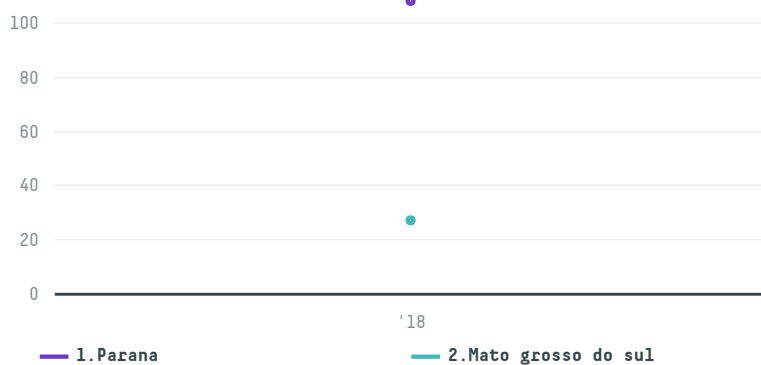

TOP DESTINATION COUNTRIES OF CHICKEN IMPORTED BY OOO ZAPADPRODIMPORT: