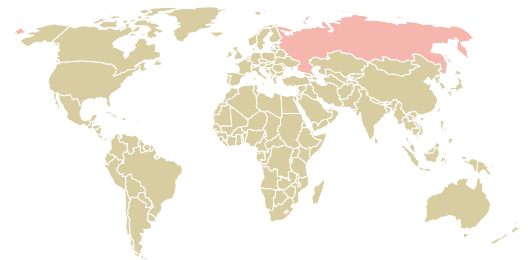

trase

Ooo zapadprodimport

ACTIVITY COMMODITY COUNTRY YEAR
Importer **Chicken** **Brazil** **2018**

Ooo zapadprodimport was the 410th largest importer of chicken from BRAZIL in 2018, accounting for 135 tons. The main destination of the chicken imported by Ooo zapadprodimport is Russian federation, accounting for 100% of the total.

TOP DESTINATION COUNTRIES OF CHICKEN IMPORTED BY OOO ZAPADPRODIMPORT:

MUNICIPALITY	SOY DEFORESTATION RISK FOR FEED	CO2 EMISSIONS RISK FROM SOY DEFORESTATION FOR FEED (T CO2)
SULINA	0ha	0t CO2
SIDROLANDIA	0ha	1.8t CO2