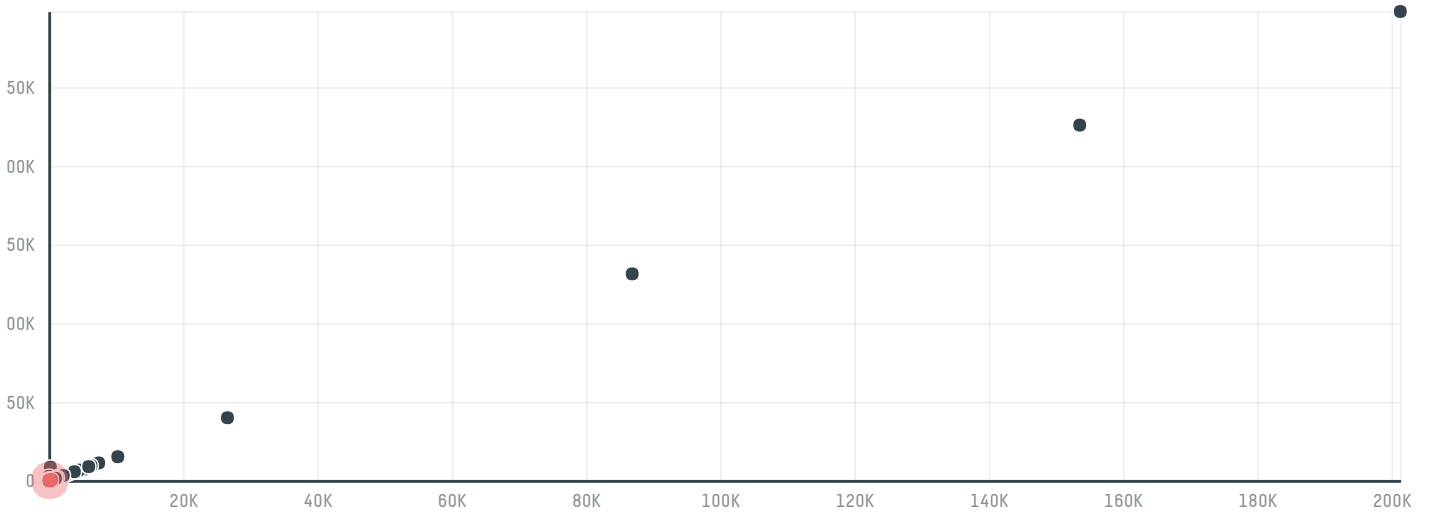

MUNICIPALITY	SOY DEFORESTATION RISK FOR FEED	CO2 EMISSIONS RISK FROM SOY DEFORESTATION FOR FEED (T CO2)
GUARACI	0ha	0.4t CO2
SIDROLANDIA	0ha	5.1t CO2
SABAUDIA	0ha	0t CO2

BIOME	SOY DEFORESTATION RISK FOR FEED	CO2 EMISSIONS RISK FROM SOY DEFORESTATION FOR FEED (T CO2)
MATA ATLANTICA	0ha	0.4t CO2
CERRADO	0ha	5.1t CO2

COMPARING COMPANIES IMPORTING CHICKEN FROM BRAZIL IN 2018

Trase is a partnership between

In collaboration with

Donors

This website uses cookies to provide you with an improved user experience. By continuing to browse this site, you consent to the use of cookies and similar technologies. Please visit our [privacy policy](#) for further details.

I AGREE