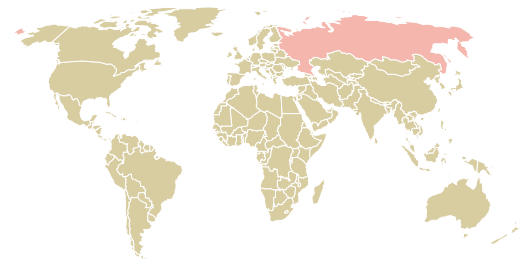

trase

Ooo optik gold

ACTIVITY: **Importer**
COMMODITY: **Chicken**
COUNTRY: **Brazil**
YEAR: **2018**

Ooo optik gold was the 333rd largest importer of chicken from BRAZIL in 2018, accounting for 200 tons. The main destination of the chicken imported by Ooo optik gold is Russian federation, accounting for 100% of the total.

TOP DESTINATION COUNTRIES OF CHICKEN IMPORTED BY OOO OPTIK GOLD:

MUNICIPALITY	SOY DEFORESTATION RISK FOR FEED	CO2 EMISSIONS RISK FROM SOY DEFORESTATION FOR FEED (T CO2)
GUARACI	0ha	0.4t CO2
SIDROLANDIA	0ha	5.1t CO2
SABAUDIA	0ha	0t CO2