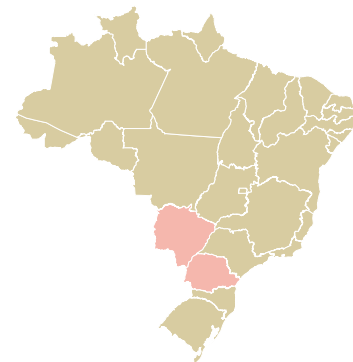

trase

Ooo optik gold

ACTIVITY: **Importer**
COMMODITY: **Chicken**
COUNTRY: **Brazil**
YEAR: **2018**

Ooo optik gold was the 333rd largest importer of chicken from BRAZIL in 2018, accounting for 200 tons. The main destination of the chicken imported by Ooo optik gold is Russian federation, accounting for 100% of the total.

TOP DESTINATION COUNTRIES OF CHICKEN IMPORTED BY OOO OPTIK GOLD:

MUNICIPALITY	SOY DEFORESTATION RISK FOR FEED	CO2 EMISSIONS RISK FROM SOY DEFORESTATION FOR FEED (T CO2)
GUARACI	0ha	0.4t CO2
SIDROLANDIA	0ha	5.1t CO2
SABAUDIA	0ha	0t CO2