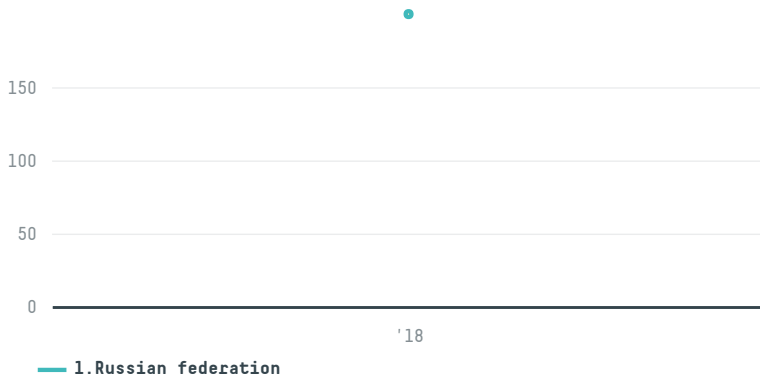

TOP DESTINATION COUNTRIES OF CHICKEN IMPORTED BY OOO OPTIK GOLD: