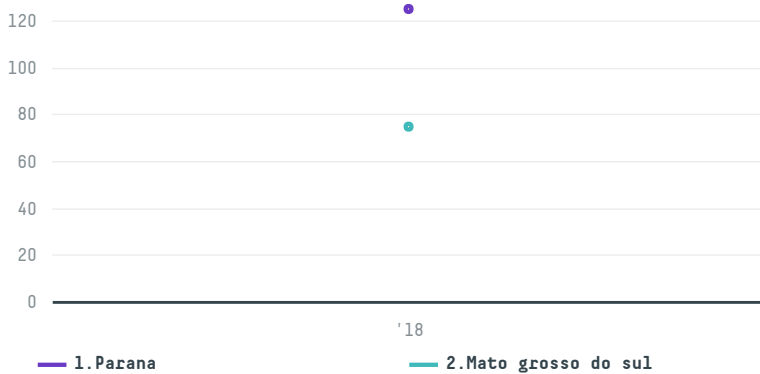

TOP DESTINATION COUNTRIES OF CHICKEN IMPORTED BY OOO OPTIK GOLD: