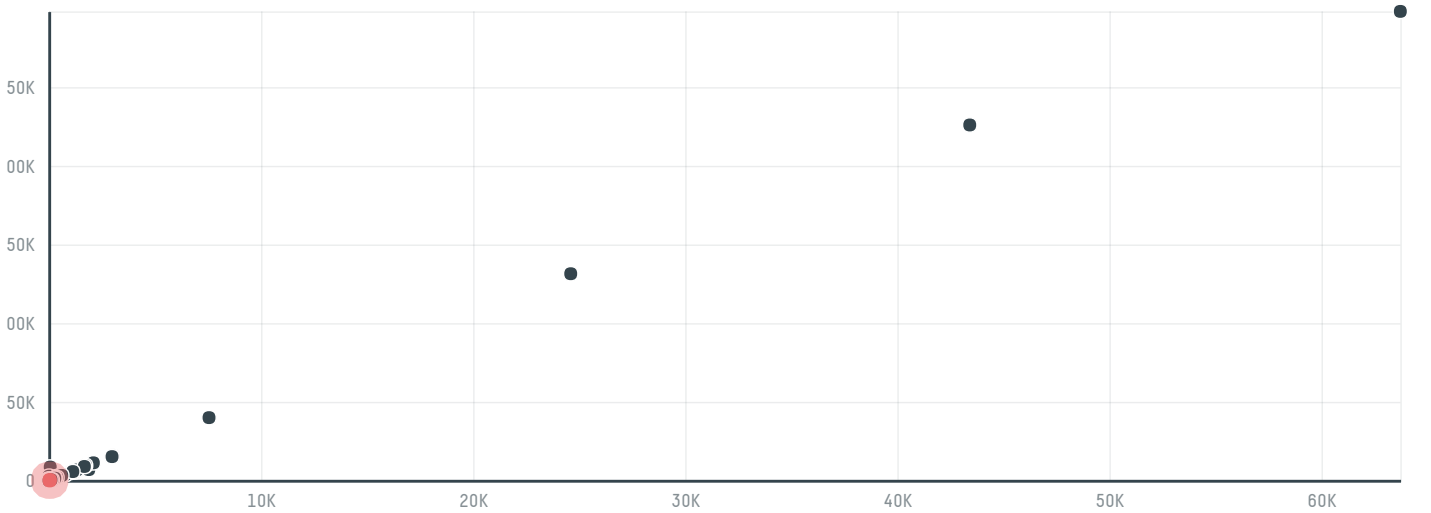

MUNICIPALITY	SOY DEFORESTATION RISK FOR FEED	CO2 EMISSIONS RISK FROM SOY DEFORESTATION FOR FEED (T CO2)
GUARACI	0ha	0.4t CO2
SIDROLANDIA	0ha	5.1t CO2
SABAUDIA	0ha	0t CO2

BIOME	SOY DEFORESTATION RISK FOR FEED	CO2 EMISSIONS RISK FROM SOY DEFORESTATION FOR FEED (T CO2)
MATA ATLANTICA	0ha	0.4t CO2
CERRADO	0ha	5.1t CO2

COMPARING COMPANIES IMPORTING CHICKEN FROM BRAZIL IN 2018

Trase is a partnership between

In collaboration with

Donors

This website uses cookies to provide you with an improved user experience. By continuing to browse this site, you consent to the use of cookies and similar technologies. Please visit our [privacy policy](#) for further details.

I AGREE