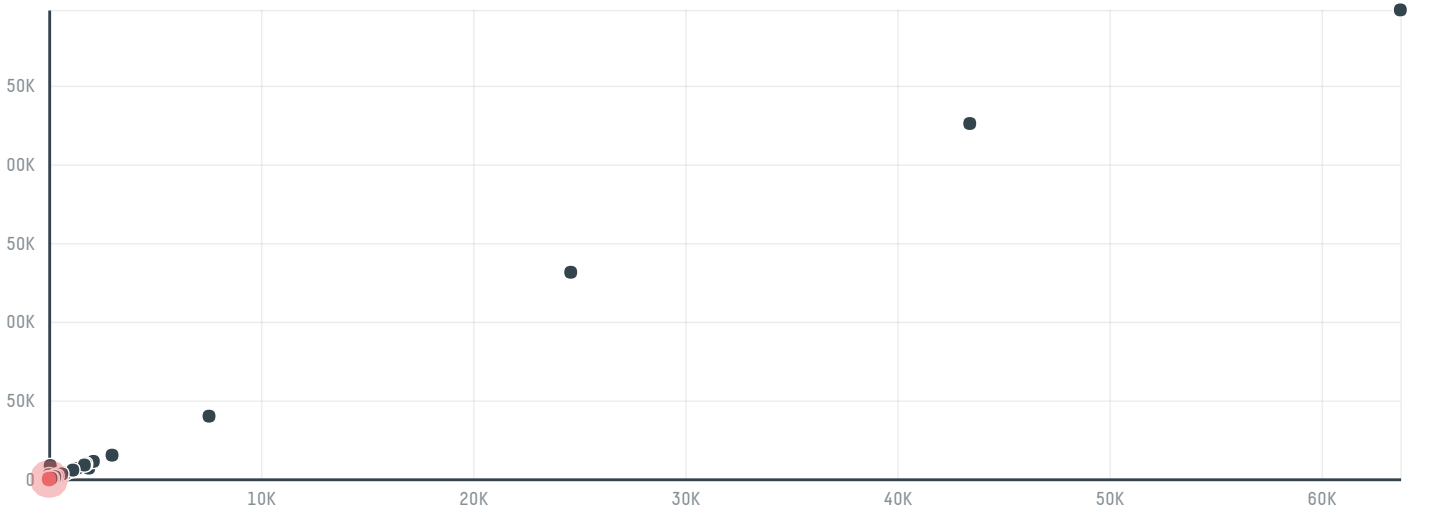

MUNICIPALITY	SOY DEFORESTATION RISK FOR FEED	CO2 EMISSIONS RISK FROM SOY DEFORESTATION FOR FEED (T CO2)
SIDROLANDIA	0ha	1.8t CO2

BIOME	SOY DEFORESTATION RISK FOR FEED	CO2 EMISSIONS RISK FROM SOY DEFORESTATION FOR FEED (T CO2)
CERRADO	0ha	1.8t CO2

COMPARING COMPANIES IMPORTING CHICKEN FROM BRAZIL IN 2018

Trase is a partnership between

In collaboration with

Donors

This website uses cookies to provide you with an improved user experience. By continuing to browse this site, you consent to the use of cookies and similar technologies. Please visit our [privacy policy](#) for further details.

I AGREE