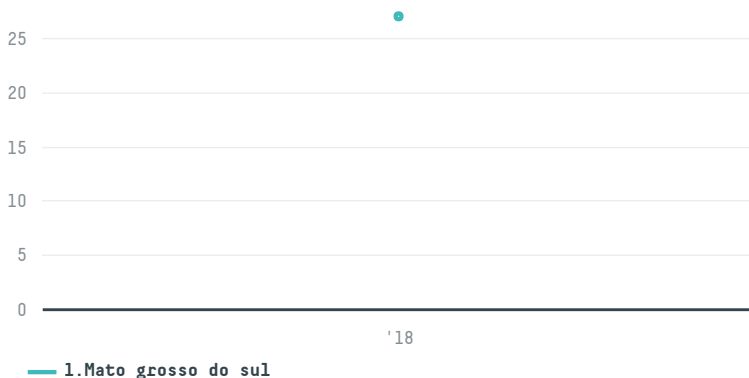

TOP DESTINATION COUNTRIES OF CHICKEN IMPORTED BY GLOBAL PARTNERS ENTERPRISES LLC: