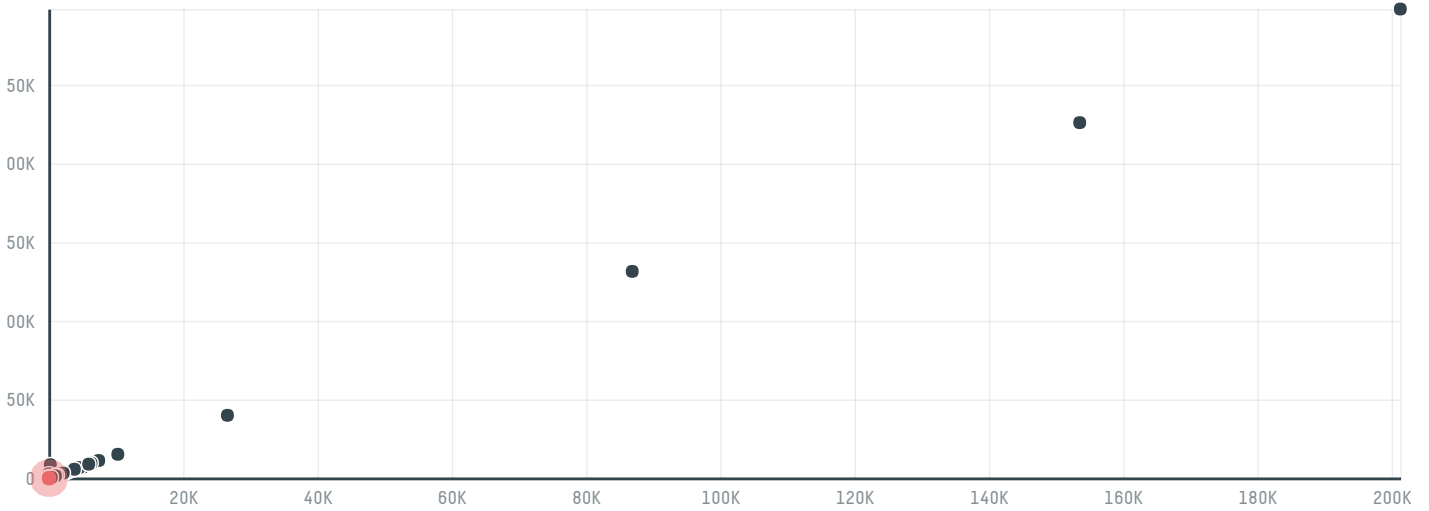

MUNICIPALITY	SOY DEFORESTATION RISK FOR FEED	CO2 EMISSIONS RISK FROM SOY DEFORESTATION FOR FEED (T CO2)
SIDROLANDIA	0ha	1.8t CO2

BIOME	SOY DEFORESTATION RISK FOR FEED	CO2 EMISSIONS RISK FROM SOY DEFORESTATION FOR FEED (T CO2)
CERRADO	0ha	1.8t CO2

COMPARING COMPANIES IMPORTING CHICKEN FROM BRAZIL IN 2018

Trase is a partnership between

In collaboration with

Donors

This website uses cookies to provide you with an improved user experience. By continuing to browse this site, you consent to the use of cookies and similar technologies. Please visit our [privacy policy](#) for further details.

I AGREE