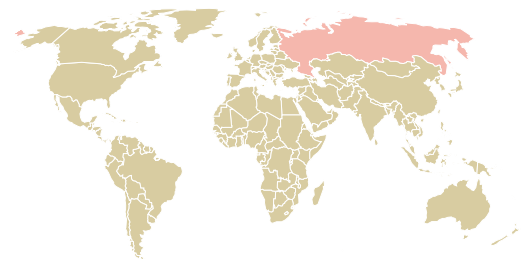

trase

Global partners enterprises llc

ACTIVITY: **Importer**
COMMODITY: **Chicken**
COUNTRY: **Brazil**
YEAR: **2018**

Global partners enterprises llc was the 706th largest importer of chicken from BRAZIL in 2018, accounting for 27 tons. The main destination of the chicken imported by Global partners enterprises llc is Russian federation, accounting for 100% of the total.

TOP DESTINATION COUNTRIES OF CHICKEN IMPORTED BY GLOBAL PARTNERS ENTERPRISES LLC:

MUNICIPALITY	SOY DEFORESTATION RISK FOR FEED	CO2 EMISSIONS RISK FROM SOY DEFORESTATION FOR FEED (T CO2)
SIDROLANDIA	0ha	1.8t CO2