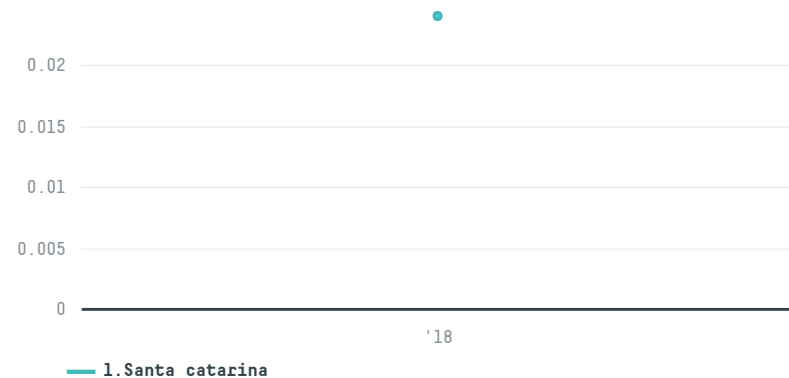

TOP DESTINATION COUNTRIES OF CHICKEN IMPORTED BY DELOSI S A: