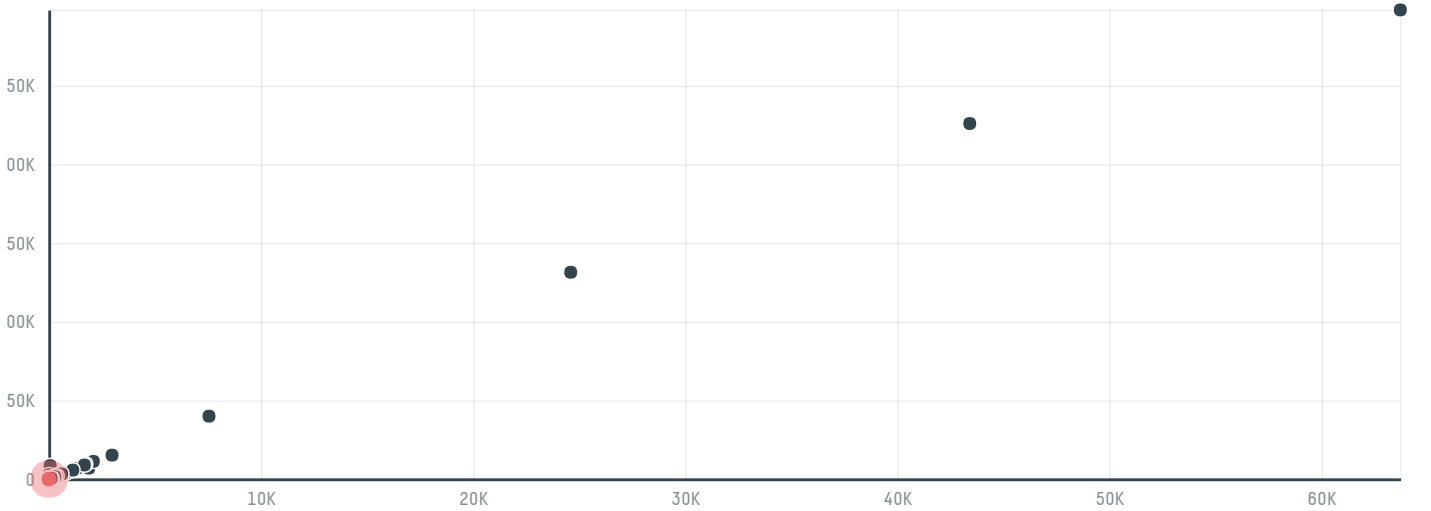

MUNICIPALITY	SOY DEFORESTATION RISK FOR FEED	CO2 EMISSIONS RISK FROM SOY DEFORESTATION FOR FEED (T CO2)
VIDEIRA	0ha	0t CO2
BIOME	SOY DEFORESTATION RISK FOR FEED	CO2 EMISSIONS RISK FROM SOY DEFORESTATION FOR FEED (T CO2)
MATA ATLANTICA	0ha	0t CO2

COMPARING COMPANIES IMPORTING CHICKEN FROM BRAZIL IN 2018

Trase is a partnership between

In collaboration with

Donors