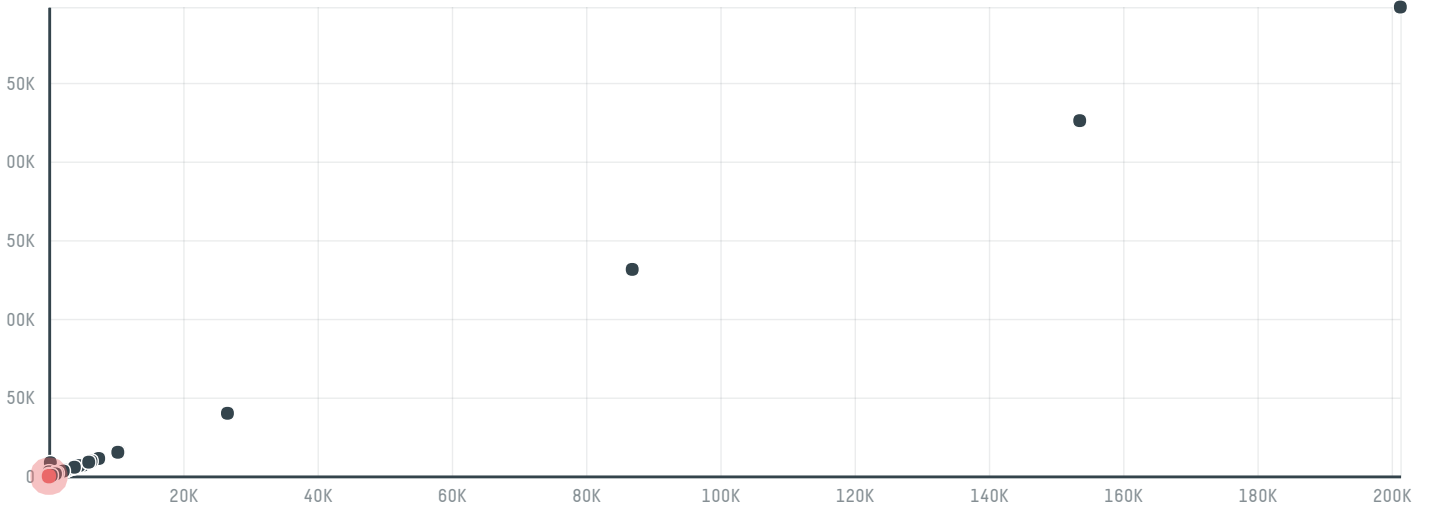

MUNICIPALITY	SOY DEFORESTATION RISK FOR FEED	CO2 EMISSIONS RISK FROM SOY DEFORESTATION FOR FEED (T CO2)
VIDEIRA	0ha	0t CO2
BIOME	SOY DEFORESTATION RISK FOR FEED	CO2 EMISSIONS RISK FROM SOY DEFORESTATION FOR FEED (T CO2)
MATA ATLANTICA	0ha	0t CO2

COMPARING COMPANIES IMPORTING CHICKEN FROM BRAZIL IN 2018

Trase is a partnership between

In collaboration with

Donors