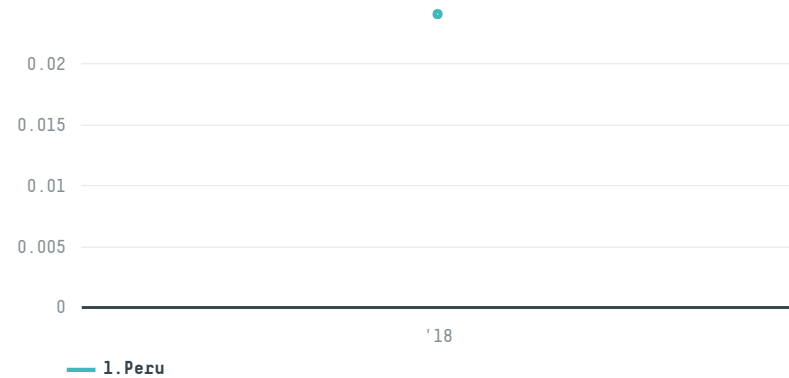

TOP DESTINATION COUNTRIES OF CHICKEN IMPORTED BY DELOSI S A: