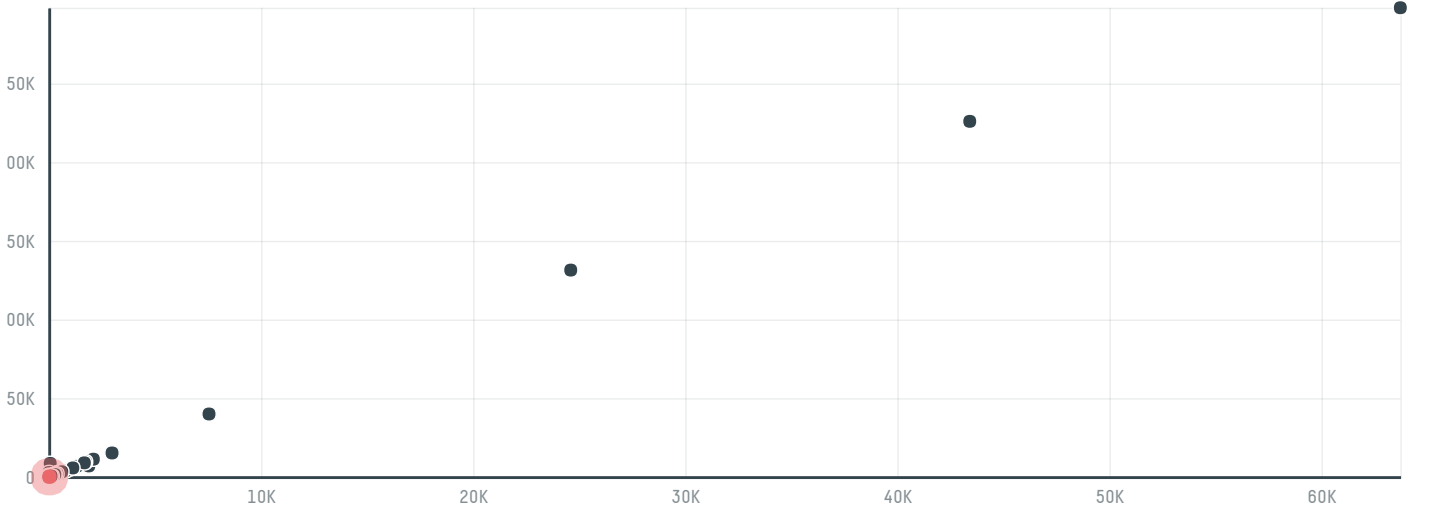

MUNICIPALITY	SOY DEFORESTATION RISK FOR FEED	CO2 EMISSIONS RISK FROM SOY DEFORESTATION FOR FEED (T CO2)
ASSIS CHATEAUBRIAND	0ha	0.9t CO2
CIANORTE	0ha	0.5t CO2

BIOME	SOY DEFORESTATION RISK FOR FEED	CO2 EMISSIONS RISK FROM SOY DEFORESTATION FOR FEED (T CO2)
MATA ATLANTICA	0ha	1.4t CO2

COMPARING COMPANIES IMPORTING CHICKEN FROM BRAZIL IN 2018

Trase is a partnership between

In collaboration with

Donors

This website uses cookies to provide you with an improved user experience. By continuing to browse this site, you consent to the use of cookies and similar technologies. Please visit our [privacy policy](#) for further details.

I AGREE