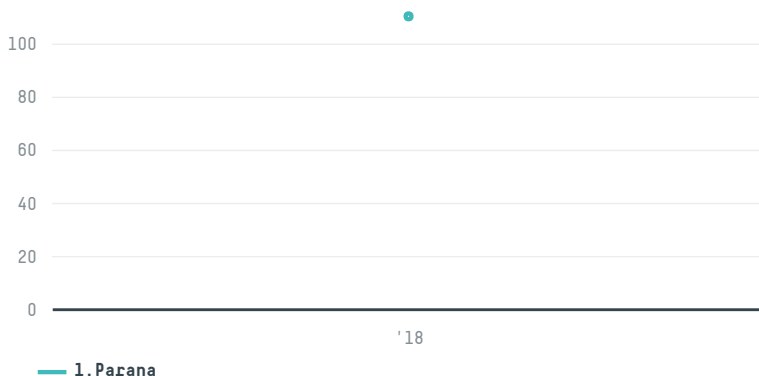

TOP DESTINATION COUNTRIES OF CHICKEN IMPORTED BY PREMIER FOOD INDUSTRIES (PFI):