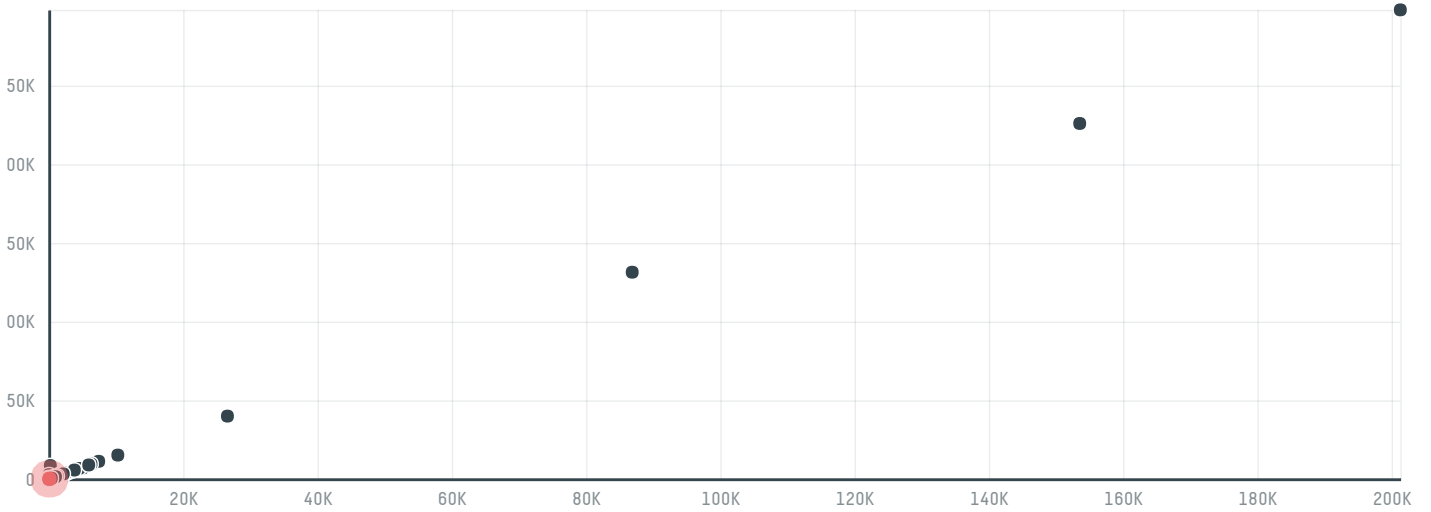

MUNICIPALITY	SOY DEFORESTATION RISK FOR FEED	CO2 EMISSIONS RISK FROM SOY DEFORESTATION FOR FEED (T CO2)
ASSIS CHATEAUBRIAND	0ha	0.9t CO2
CIANORTE	0ha	0.5t CO2

BIOME	SOY DEFORESTATION RISK FOR FEED	CO2 EMISSIONS RISK FROM SOY DEFORESTATION FOR FEED (T CO2)
MATA ATLANTICA	0ha	1.4t CO2

COMPARING COMPANIES IMPORTING CHICKEN FROM BRAZIL IN 2018

Trase is a partnership between

In collaboration with

Donors

This website uses cookies to provide you with an improved user experience. By continuing to browse this site, you consent to the use of cookies and similar technologies. Please visit our [privacy policy](#) for further details.

I AGREE