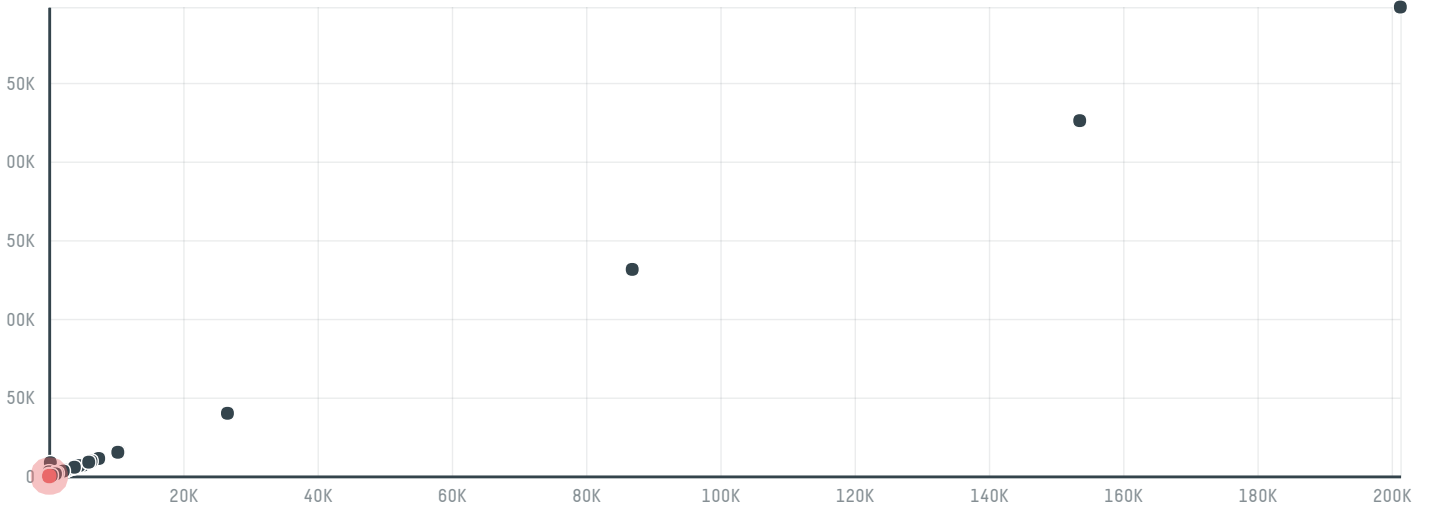

MUNICIPALITY	SOY DEFORESTATION RISK FOR FEED	CO2 EMISSIONS RISK FROM SOY DEFORESTATION FOR FEED (T CO2)
CIANORTE	0ha	0.7t CO2

BIOME	SOY DEFORESTATION RISK FOR FEED	CO2 EMISSIONS RISK FROM SOY DEFORESTATION FOR FEED (T CO2)
MATA ATLANTICA	0ha	0.7t CO2

COMPARING COMPANIES IMPORTING CHICKEN FROM BRAZIL IN 2018

Trase is a partnership between

In collaboration with

Donors

This website uses cookies to provide you with an improved user experience. By continuing to browse this site, you consent to the use of cookies and similar technologies. Please visit our [privacy policy](#) for further details.

I AGREE