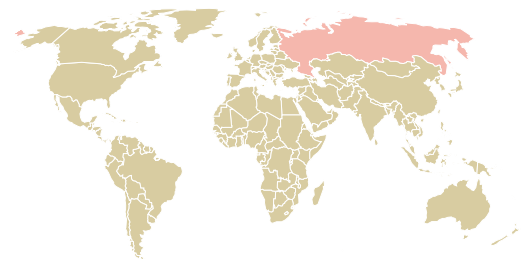

TOP DESTINATION COUNTRIES OF CHICKEN IMPORTED BY OOO [PRODUKTY PITANIA KOMBINAT]: