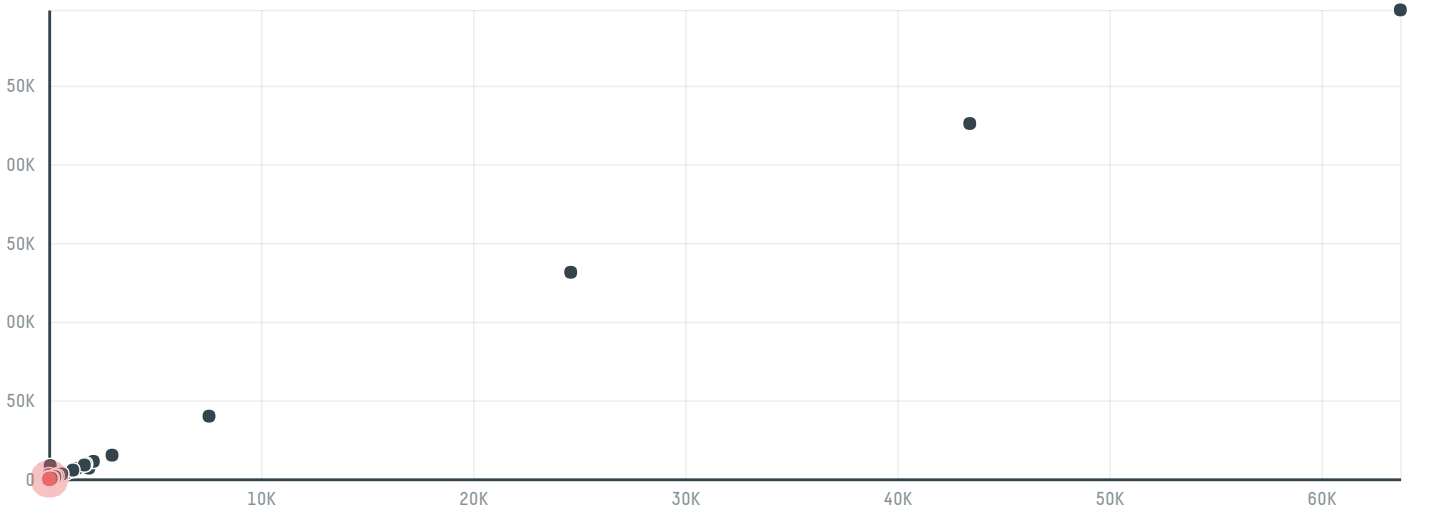

MUNICIPALITY	SOY DEFORESTATION RISK FOR FEED	CO2 EMISSIONS RISK FROM SOY DEFORESTATION FOR FEED (T CO2)
CIANORTE	0ha	0.7t CO2

BIOME	SOY DEFORESTATION RISK FOR FEED	CO2 EMISSIONS RISK FROM SOY DEFORESTATION FOR FEED (T CO2)
MATA ATLANTICA	0ha	0.7t CO2

COMPARING COMPANIES IMPORTING CHICKEN FROM BRAZIL IN 2018

Trase is a partnership between

In collaboration with

Donors

This website uses cookies to provide you with an improved user experience. By continuing to browse this site, you consent to the use of cookies and similar technologies. Please visit our [privacy policy](#) for further details.

I AGREE