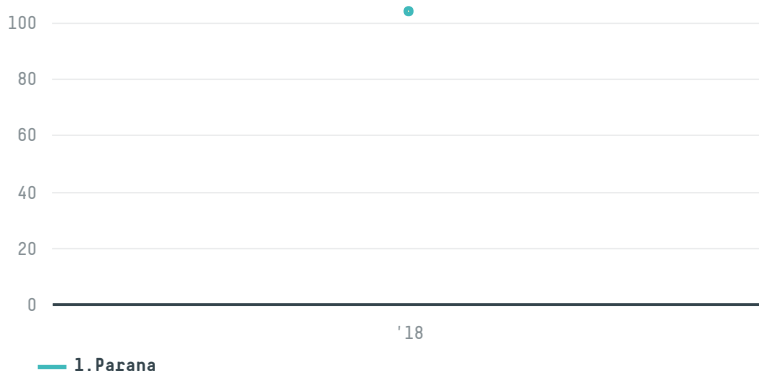

TOP DESTINATION COUNTRIES OF CHICKEN IMPORTED BY MEGA PACKERS ASSOCIATE PTE LTD 1607197: