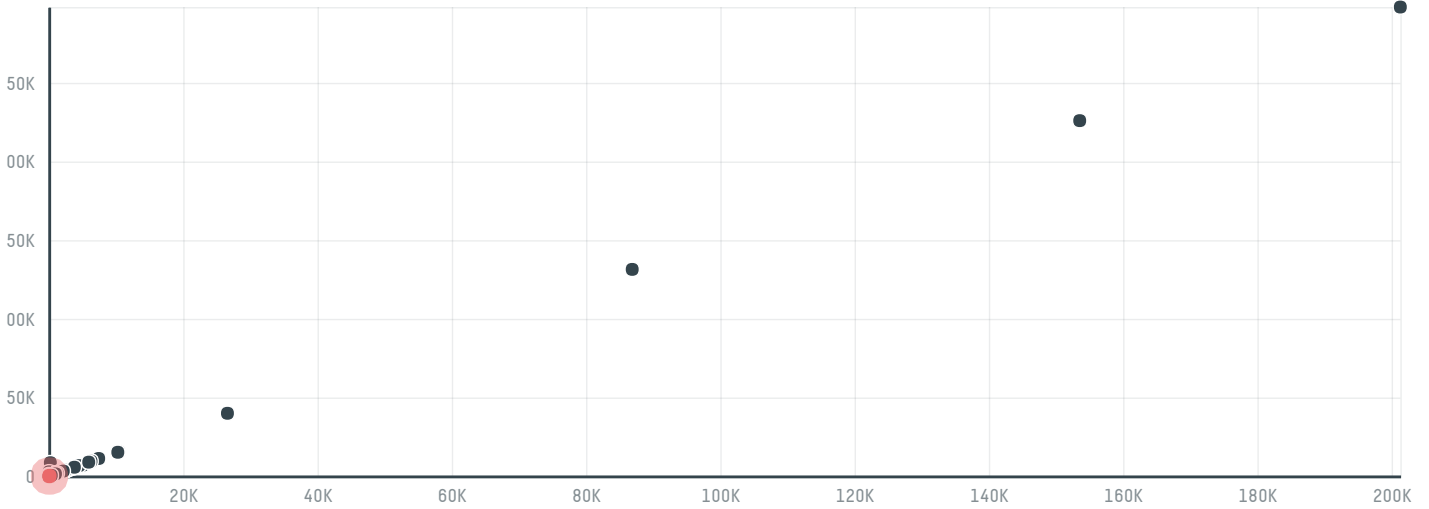

MUNICIPALITY	SOY DEFORESTATION RISK FOR FEED	CO2 EMISSIONS RISK FROM SOY DEFORESTATION FOR FEED (T CO2)
JOAQUIM TAVORA	0ha	0.7t CO2

BIOME	SOY DEFORESTATION RISK FOR FEED	CO2 EMISSIONS RISK FROM SOY DEFORESTATION FOR FEED (T CO2)
MATA ATLANTICA	0ha	0.7t CO2

COMPARING COMPANIES IMPORTING CHICKEN FROM BRAZIL IN 2018

Trase is a partnership between

In collaboration with

Donors

This website uses cookies to provide you with an improved user experience. By continuing to browse this site, you consent to the use of cookies and similar technologies. Please visit our [privacy policy](#) for further details.

I AGREE