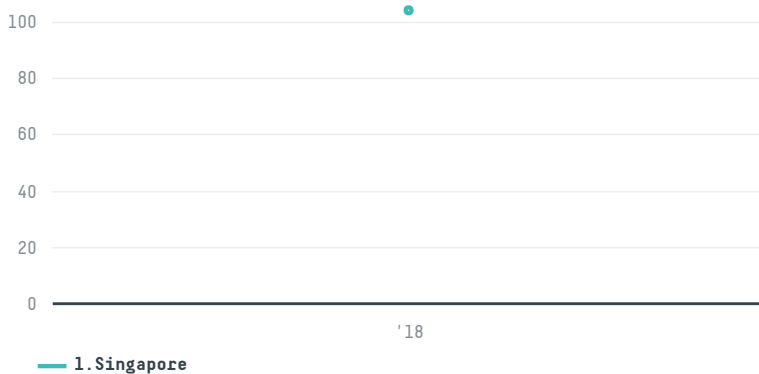

TOP DESTINATION COUNTRIES OF CHICKEN IMPORTED BY MEGA PACKERS ASSOCIATE PTE LTD 1607197: