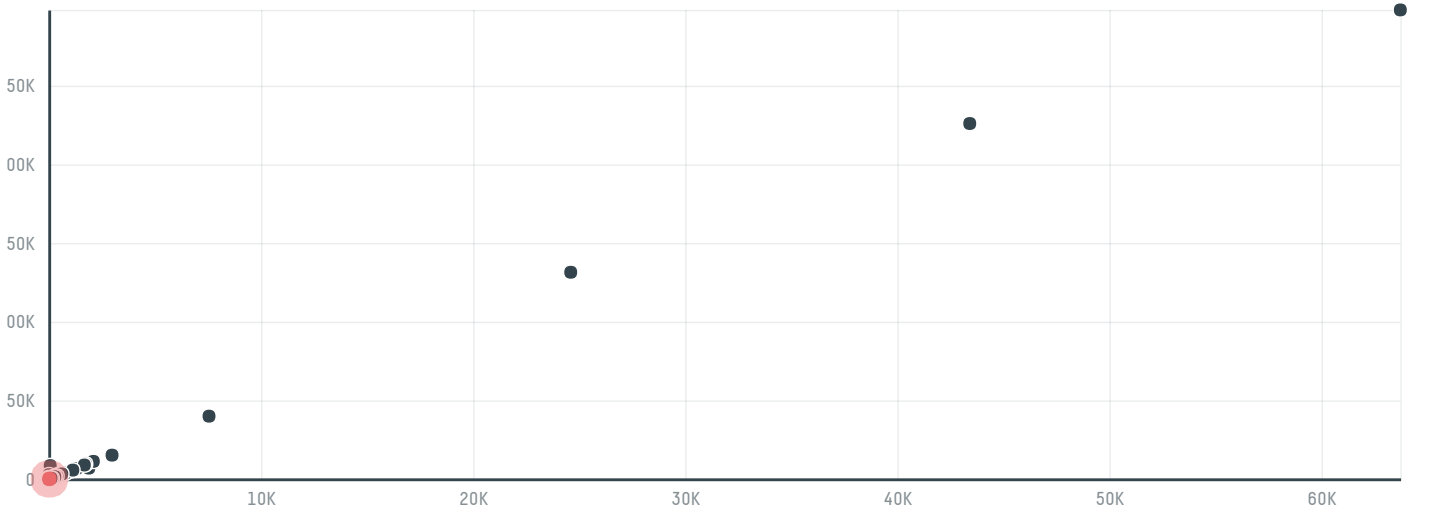

MUNICIPALITY	SOY DEFORESTATION RISK FOR FEED	CO2 EMISSIONS RISK FROM SOY DEFORESTATION FOR FEED (T CO2)
JOAQUIM TAVORA	0ha	0.7t CO2

BIOME	SOY DEFORESTATION RISK FOR FEED	CO2 EMISSIONS RISK FROM SOY DEFORESTATION FOR FEED (T CO2)
MATA ATLANTICA	0ha	0.7t CO2

COMPARING COMPANIES IMPORTING CHICKEN FROM BRAZIL IN 2018

Trase is a partnership between

In collaboration with

Donors

This website uses cookies to provide you with an improved user experience. By continuing to browse this site, you consent to the use of cookies and similar technologies. Please visit our [privacy policy](#) for further details.

I AGREE