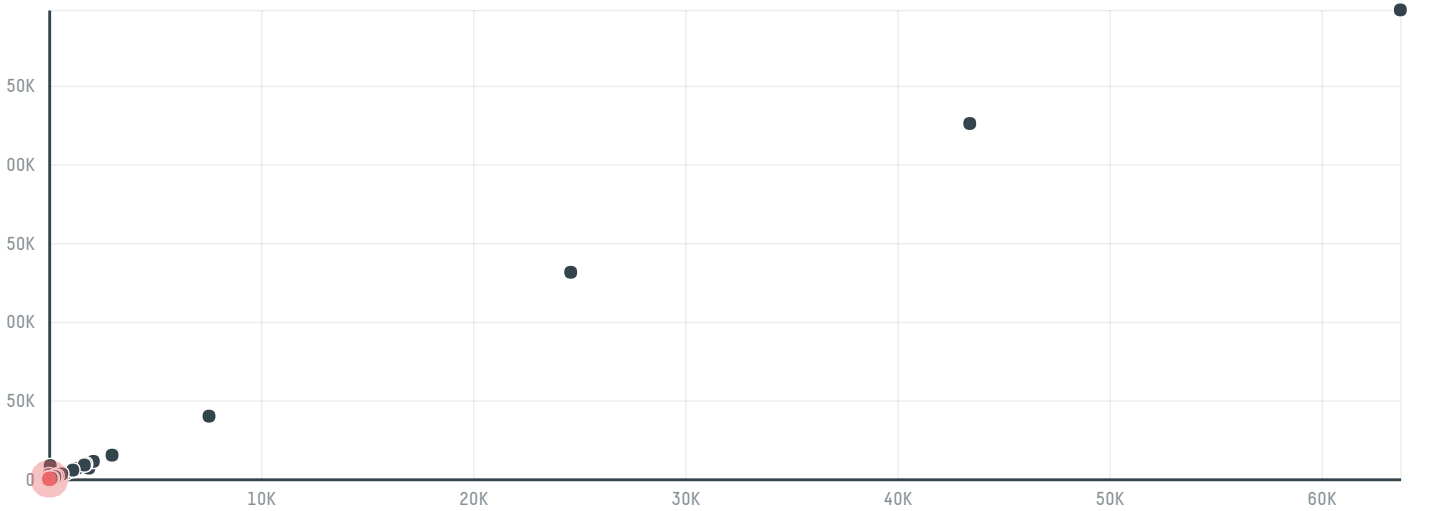

MUNICIPALITY	SOY DEFORESTATION RISK FOR FEED	CO2 EMISSIONS RISK FROM SOY DEFORESTATION FOR FEED (T CO2)
JOAQUIM TAVORA	0ha	0.6t CO2

BIOME	SOY DEFORESTATION RISK FOR FEED	CO2 EMISSIONS RISK FROM SOY DEFORESTATION FOR FEED (T CO2)
MATA ATLANTICA	0ha	0.6t CO2

COMPARING COMPANIES IMPORTING CHICKEN FROM BRAZIL IN 2018

Trase is a partnership between

In collaboration with

Donors

This website uses cookies to provide you with an improved user experience. By continuing to browse this site, you consent to the use of cookies and similar technologies. Please visit our [privacy policy](#) for further details.

I AGREE