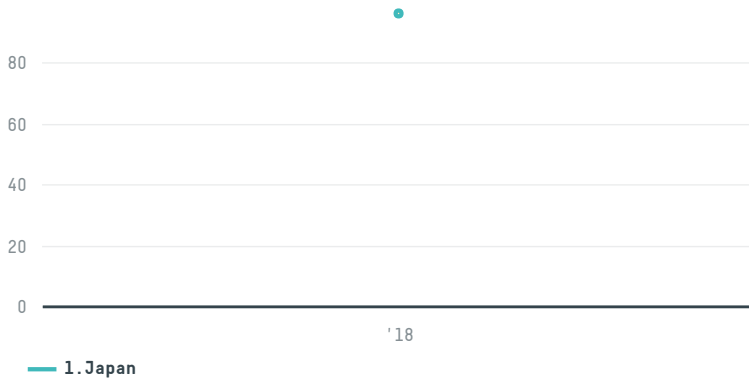

TOP DESTINATION COUNTRIES OF CHICKEN IMPORTED BY TAIYO BUSSAN KAISHA LTD 1269984: