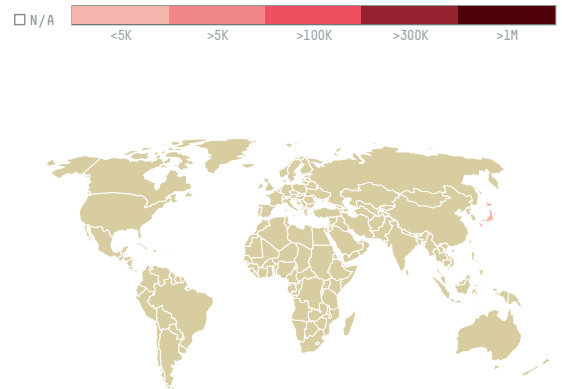

TOP DESTINATION COUNTRIES OF CHICKEN IMPORTED BY NIPPON STEEL E SUMIKIN BUSSAN CORPORATION 1345761: