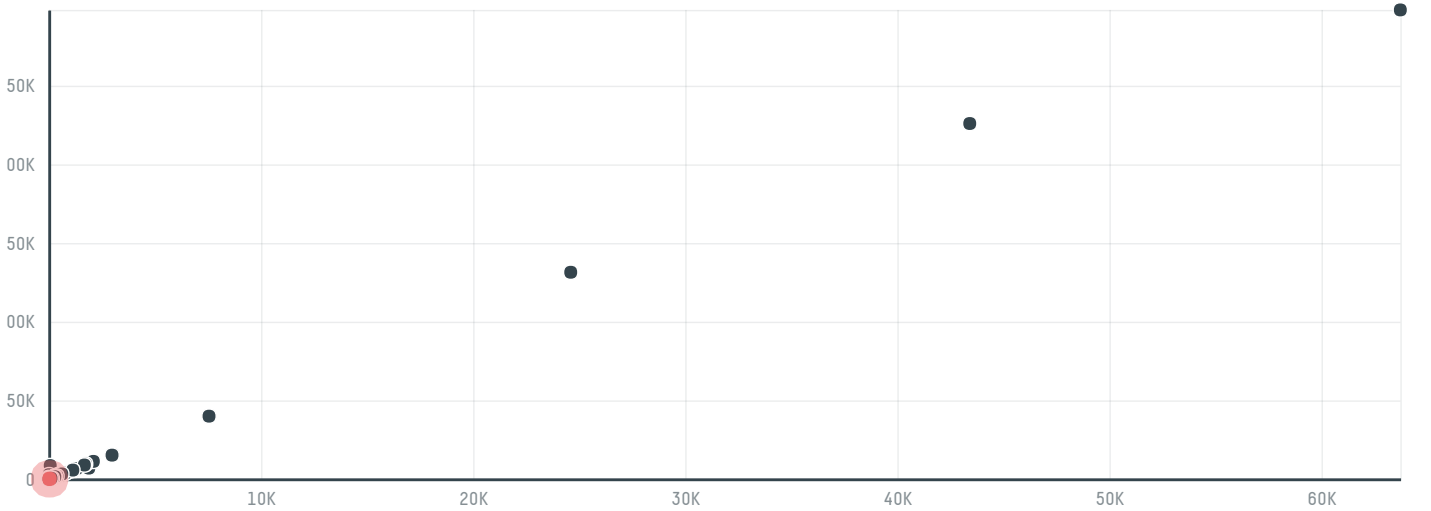

MUNICIPALITY	SOY DEFORESTATION RISK FOR FEED	CO2 EMISSIONS RISK FROM SOY DEFORESTATION FOR FEED (T CO2)
JOAQUIM TAVORA	0ha	0.9t CO2

BIOME	SOY DEFORESTATION RISK FOR FEED	CO2 EMISSIONS RISK FROM SOY DEFORESTATION FOR FEED (T CO2)
MATA ATLANTICA	0ha	0.9t CO2

COMPARING COMPANIES IMPORTING CHICKEN FROM BRAZIL IN 2018

Trase is a partnership between

In collaboration with

Donors

This website uses cookies to provide you with an improved user experience. By continuing to browse this site, you consent to the use of cookies and similar technologies. Please visit our [privacy policy](#) for further details.

I AGREE