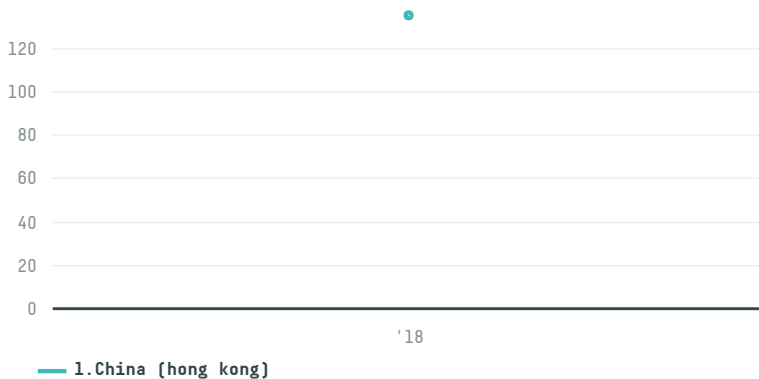

TOP DESTINATION COUNTRIES OF CHICKEN IMPORTED BY PARKER MIGLIORINI INTERNATIONAL GMBH 1099183: