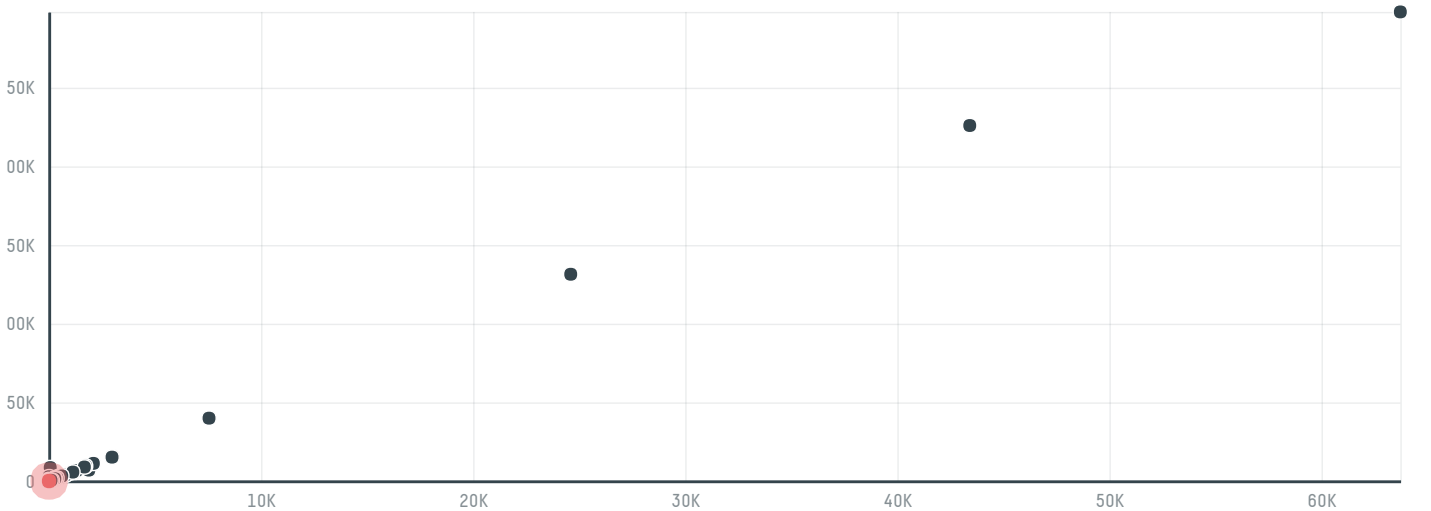

MUNICIPALITY	SOY DEFORESTATION RISK FOR FEED	CO2 EMISSIONS RISK FROM SOY DEFORESTATION FOR FEED (T CO2)
JOAQUIM TAVORA	0ha	0.2t CO2

BIOME	SOY DEFORESTATION RISK FOR FEED	CO2 EMISSIONS RISK FROM SOY DEFORESTATION FOR FEED (T CO2)
MATA ATLANTICA	0ha	0.2t CO2

COMPARING COMPANIES IMPORTING CHICKEN FROM BRAZIL IN 2018

Trase is a partnership between

In collaboration with

Donors

This website uses cookies to provide you with an improved user experience. By continuing to browse this site, you consent to the use of cookies and similar technologies. Please visit our [privacy policy](#) for further details.

I AGREE