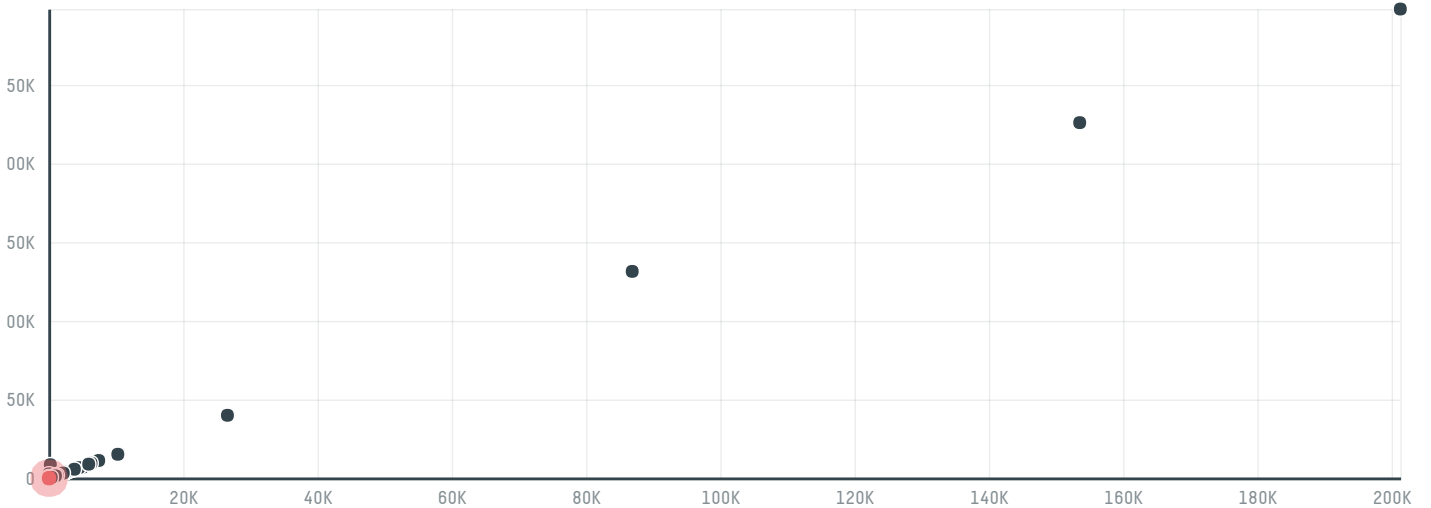

MUNICIPALITY	SOY DEFORESTATION RISK FOR FEED	CO2 EMISSIONS RISK FROM SOY DEFORESTATION FOR FEED (T CO2)
JOAQUIM TAVORA	0ha	0.2t CO2

BIOME	SOY DEFORESTATION RISK FOR FEED	CO2 EMISSIONS RISK FROM SOY DEFORESTATION FOR FEED (T CO2)
MATA ATLANTICA	0ha	0.2t CO2

COMPARING COMPANIES IMPORTING CHICKEN FROM BRAZIL IN 2018

Trase is a partnership between

In collaboration with

Donors

This website uses cookies to provide you with an improved user experience. By continuing to browse this site, you consent to the use of cookies and similar technologies. Please visit our [privacy policy](#) for further details.

I AGREE