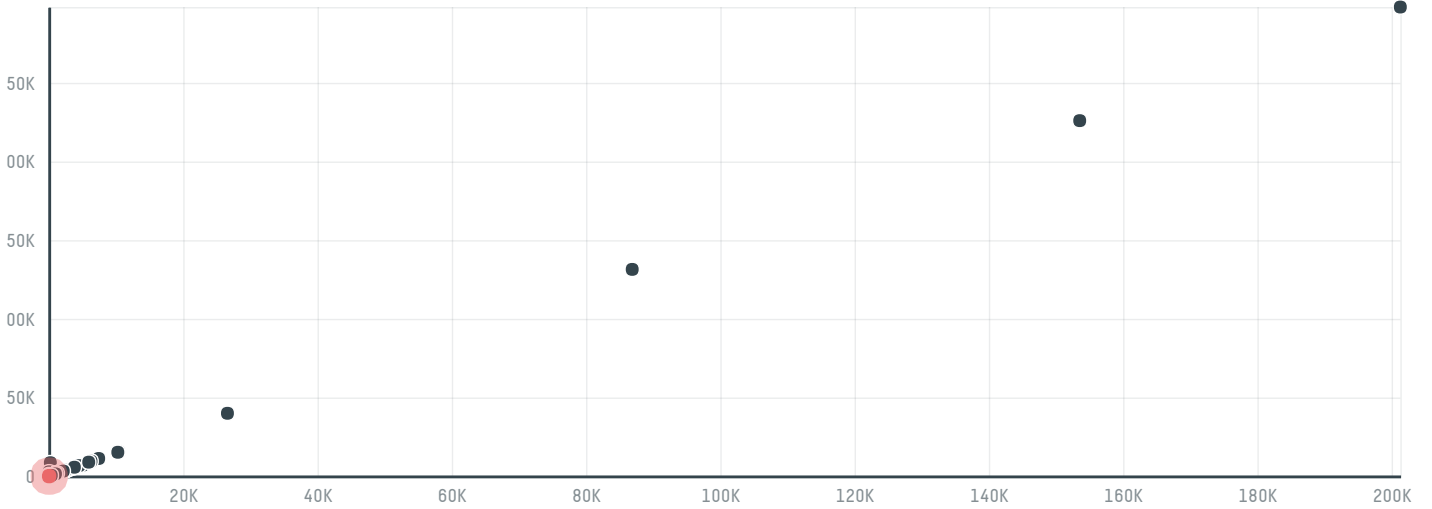

MUNICIPALITY	SOY DEFORESTATION RISK FOR FEED	CO2 EMISSIONS RISK FROM SOY DEFORESTATION FOR FEED (T CO2)
JOAQUIM TAVORA	0ha	0.3t CO2

BIOME	SOY DEFORESTATION RISK FOR FEED	CO2 EMISSIONS RISK FROM SOY DEFORESTATION FOR FEED (T CO2)
MATA ATLANTICA	0ha	0.3t CO2

COMPARING COMPANIES IMPORTING CHICKEN FROM BRAZIL IN 2018

Trase is a partnership between

In collaboration with

Donors

This website uses cookies to provide you with an improved user experience. By continuing to browse this site, you consent to the use of cookies and similar technologies. Please visit our [privacy policy](#) for further details.

I AGREE