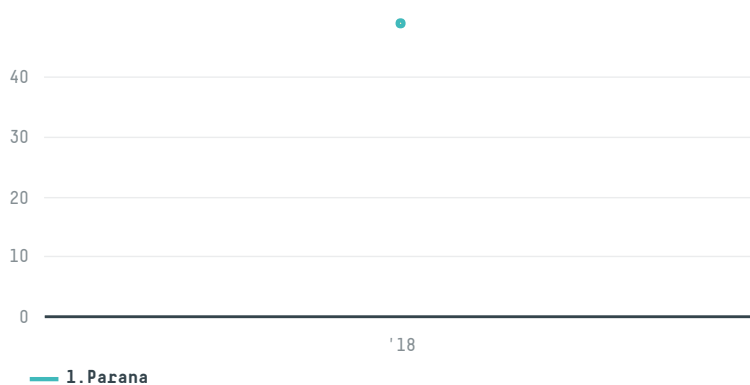

TOP DESTINATION COUNTRIES OF CHICKEN IMPORTED BY AGROMAX FOOD DMCC 1629077: