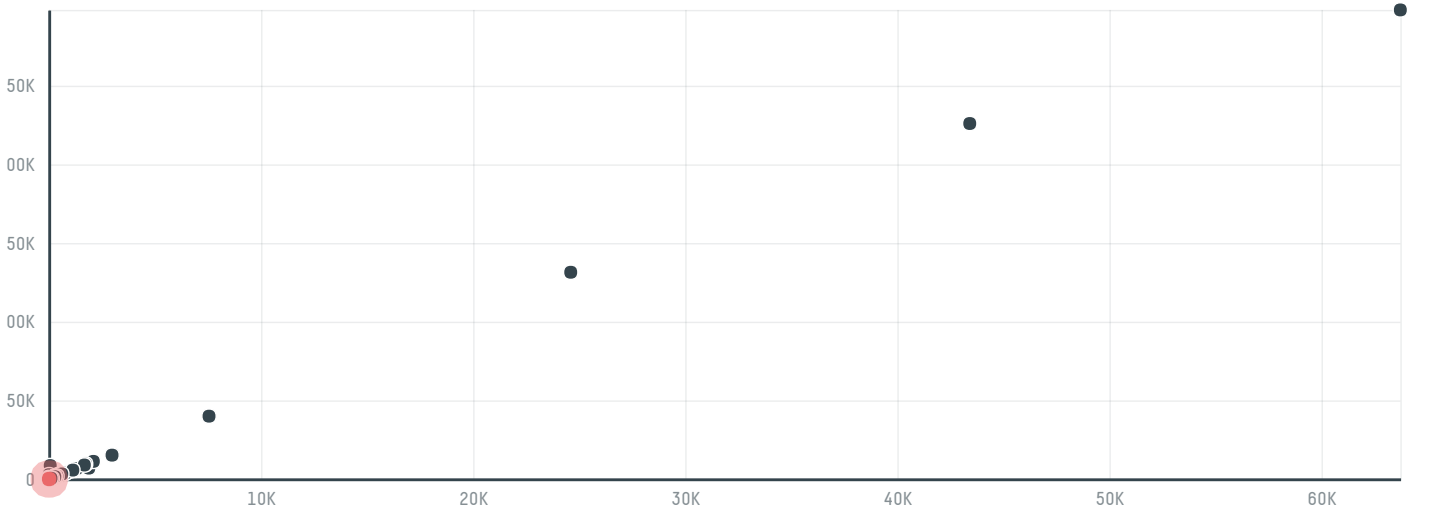

MUNICIPALITY	SOY DEFORESTATION RISK FOR FEED	CO2 EMISSIONS RISK FROM SOY DEFORESTATION FOR FEED (T CO2)
JOAQUIM TAVORA	0ha	0.3t CO2

BIOME	SOY DEFORESTATION RISK FOR FEED	CO2 EMISSIONS RISK FROM SOY DEFORESTATION FOR FEED (T CO2)
MATA ATLANTICA	0ha	0.3t CO2

COMPARING COMPANIES IMPORTING CHICKEN FROM BRAZIL IN 2018

Trase is a partnership between

In collaboration with

Donors

This website uses cookies to provide you with an improved user experience. By continuing to browse this site, you consent to the use of cookies and similar technologies. Please visit our [privacy policy](#) for further details.

I AGREE