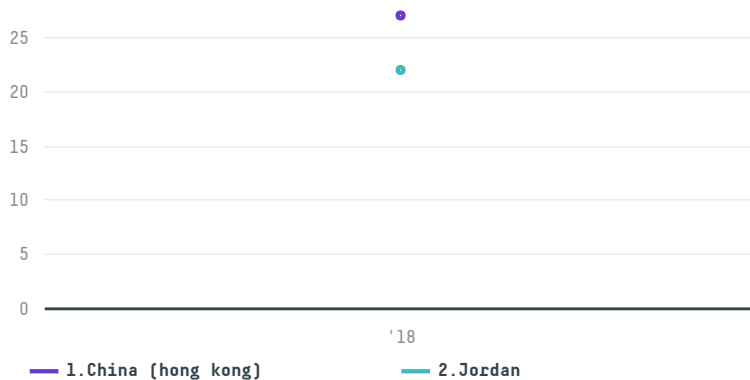

TOP DESTINATION COUNTRIES OF CHICKEN IMPORTED BY AGROMAX FOOD DMCC 1629077: