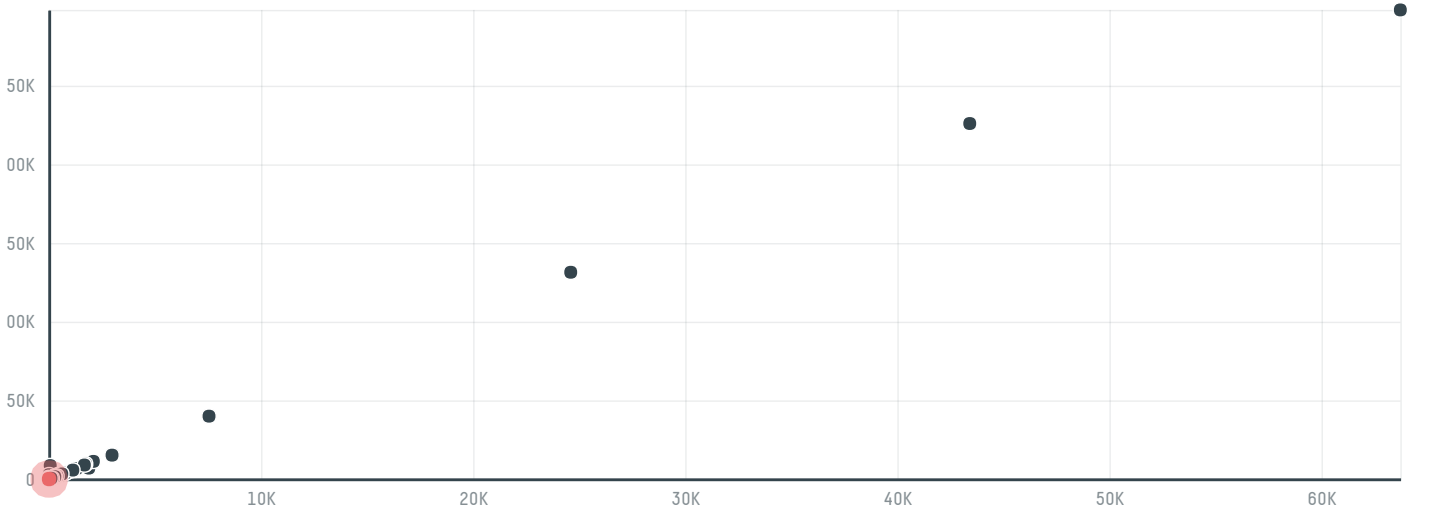

MUNICIPALITY	SOY DEFORESTATION RISK FOR FEED	CO2 EMISSIONS RISK FROM SOY DEFORESTATION FOR FEED (T CO2)
PIRES DO RIO	0ha	0.9t CO2

BIOME	SOY DEFORESTATION RISK FOR FEED	CO2 EMISSIONS RISK FROM SOY DEFORESTATION FOR FEED (T CO2)
CERRADO	0ha	0.9t CO2

COMPARING COMPANIES IMPORTING CHICKEN FROM BRAZIL IN 2018

Trase is a partnership between

In collaboration with

Donors

This website uses cookies to provide you with an improved user experience. By continuing to browse this site, you consent to the use of cookies and similar technologies. Please visit our [privacy policy](#) for further details.

I AGREE