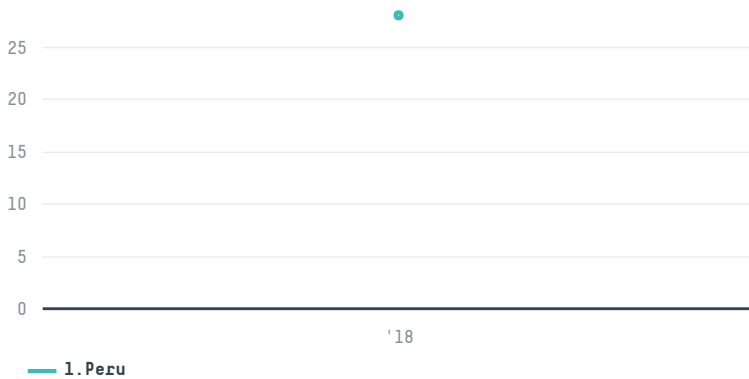

TOP DESTINATION COUNTRIES OF CHICKEN IMPORTED BY PPC COMERCIO Y REPRESENTACIONES S R L: