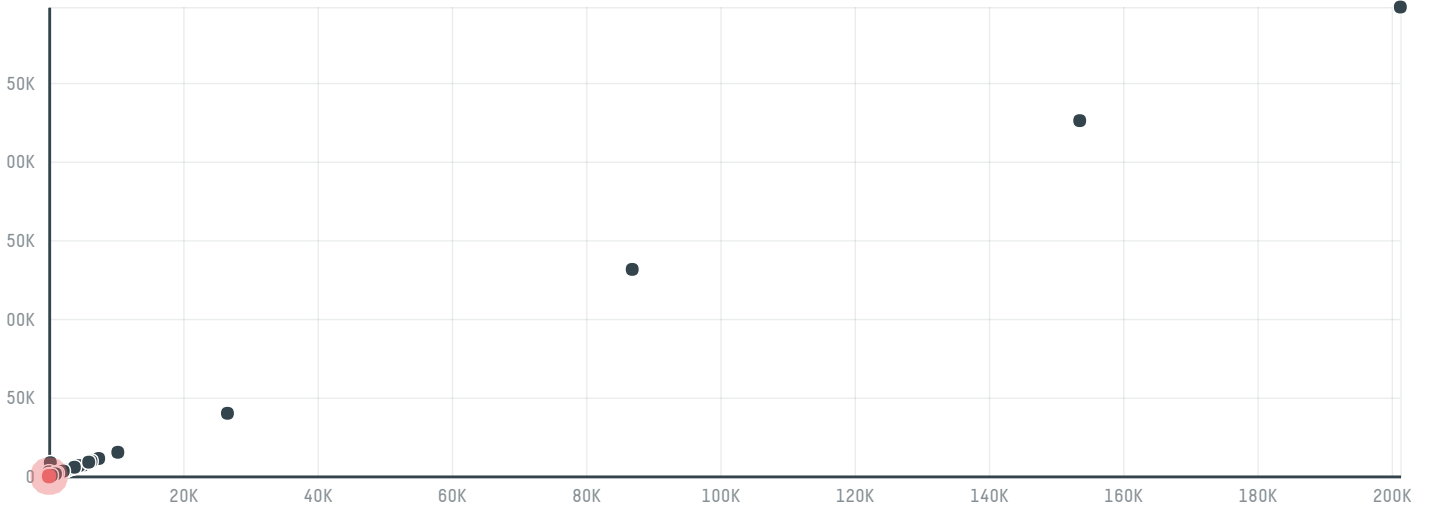

MUNICIPALITY	SOY DEFORESTATION RISK FOR FEED	CO2 EMISSIONS RISK FROM SOY DEFORESTATION FOR FEED (T CO2)
PIRES DO RIO	0ha	0.9t CO2

BIOME	SOY DEFORESTATION RISK FOR FEED	CO2 EMISSIONS RISK FROM SOY DEFORESTATION FOR FEED (T CO2)
CERRADO	0ha	0.9t CO2

COMPARING COMPANIES IMPORTING CHICKEN FROM BRAZIL IN 2018

Trase is a partnership between

In collaboration with

Donors

This website uses cookies to provide you with an improved user experience. By continuing to browse this site, you consent to the use of cookies and similar technologies. Please visit our [privacy policy](#) for further details.

I AGREE