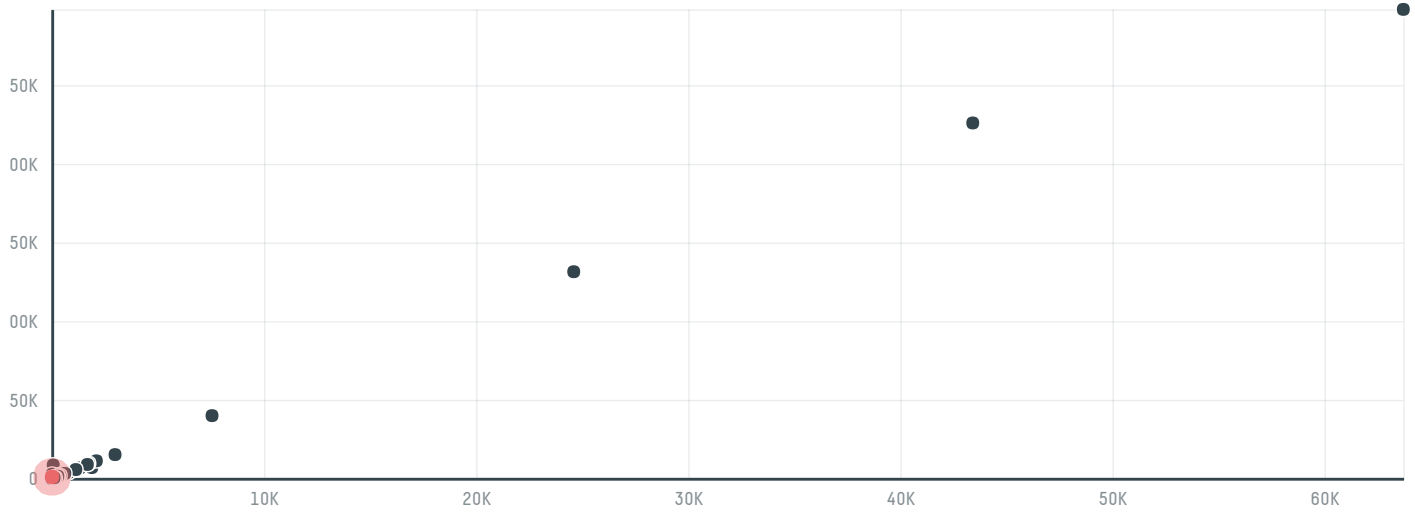

Trase is a partnership between

In collaboration with

and many other organizations and individuals.

Donors

[Terms of Use](#) · [Privacy policy](#) · [Cookie policy](#) · [Contact us](#)