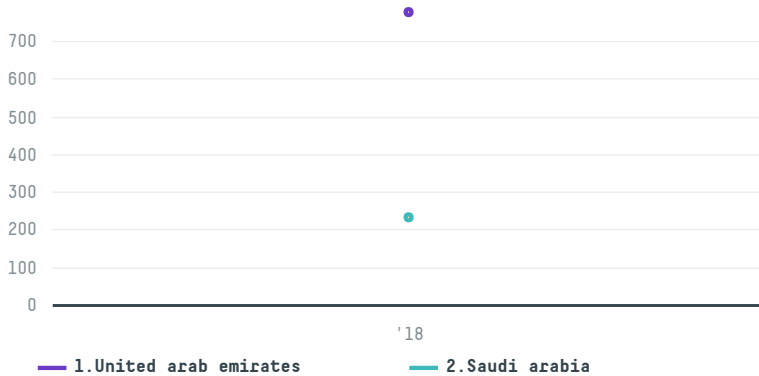

TOP DESTINATION COUNTRIES OF CHICKEN IMPORTED BY SAADA CHICKEN, INC: