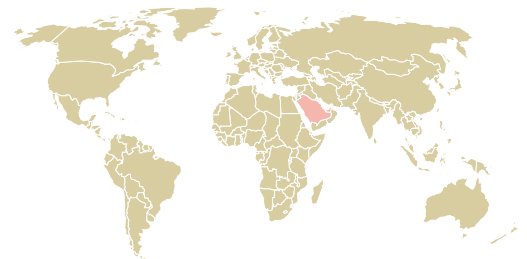

trase

Saada chicken, inc

ACTIVITY	COMMODITY	COUNTRY	YEAR
Importer	Chicken	Brazil	2018

Saada chicken, inc was the 102nd largest importer of chicken from BRAZIL in 2018, accounting for 1 thousand tons. The main destination of the chicken imported by Saada chicken, inc is United arab emirates, accounting for 77% of the total.

TOP DESTINATION COUNTRIES OF CHICKEN IMPORTED BY SAADA CHICKEN, INC:

COMPARING COMPANIES IMPORTING CHICKEN FROM BRAZIL IN 2018

This website uses cookies to provide you with an improved user experience. By continuing to browse this site, you consent to the use of cookies and similar technologies. Please visit our [privacy policy](#) for further details.