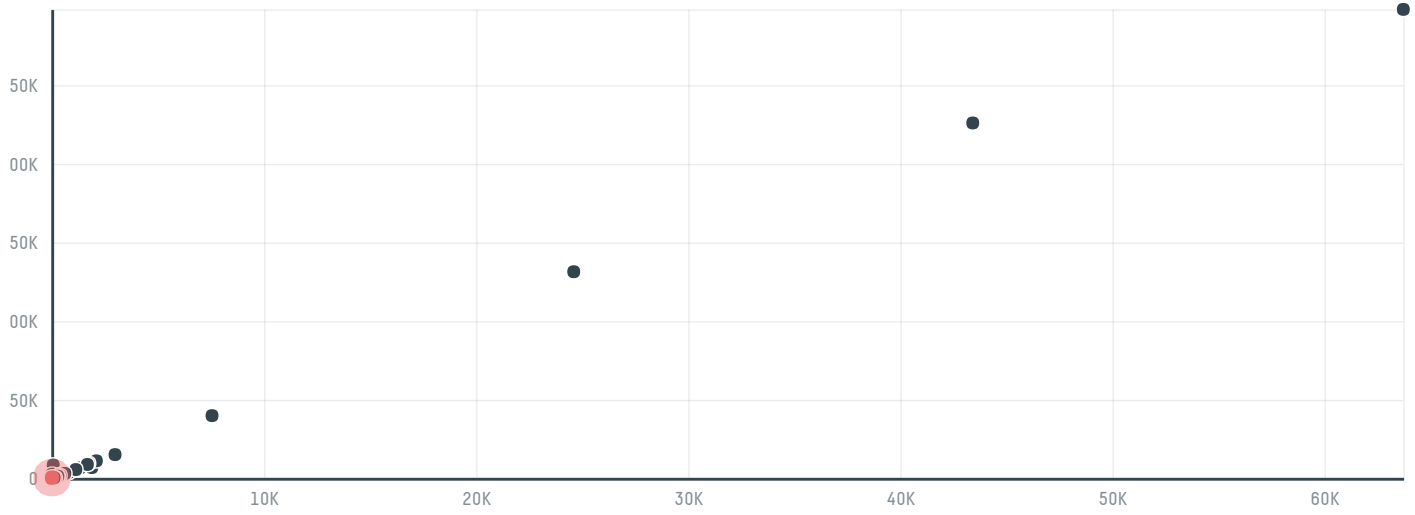

Trase is a partnership between

In collaboration with

and many other organizations and individuals.

Donors

[Terms of Use](#) · [Privacy policy](#) · [Cookie policy](#) · [Contact us](#)