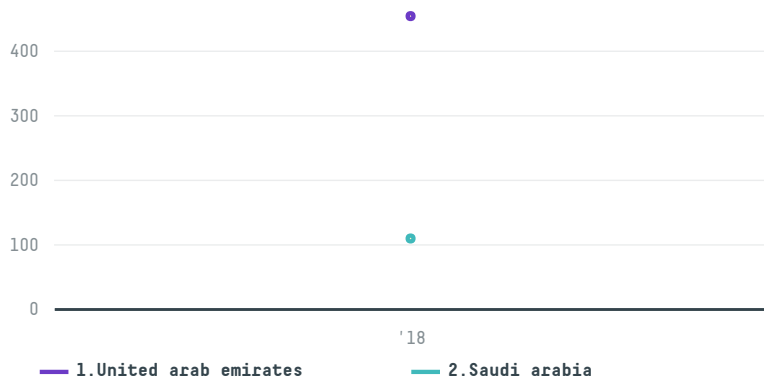

TOP DESTINATION COUNTRIES OF CHICKEN IMPORTED BY SAADA CHICKEN INC: