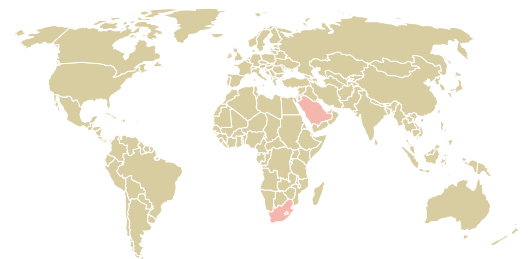

trase

Butcher chef foods inc

ACTIVITY: **Importer** COMMODITY: **Chicken** COUNTRY: **Brazil** YEAR: **2018**

Butcher chef foods inc was the 32nd largest importer of chicken from BRAZIL in 2018, accounting for 3 thousand tons. The main destination of the chicken imported by Butcher chef foods inc is United arab emirates, accounting for 55% of the total.

TOP DESTINATION COUNTRIES OF CHICKEN IMPORTED BY BUTCHER CHEF FOODS INC:

COMPARING COMPANIES IMPORTING CHICKEN FROM BRAZIL IN 2018

Trase is a partnership between

In collaboration with

and many other organizations and individuals.