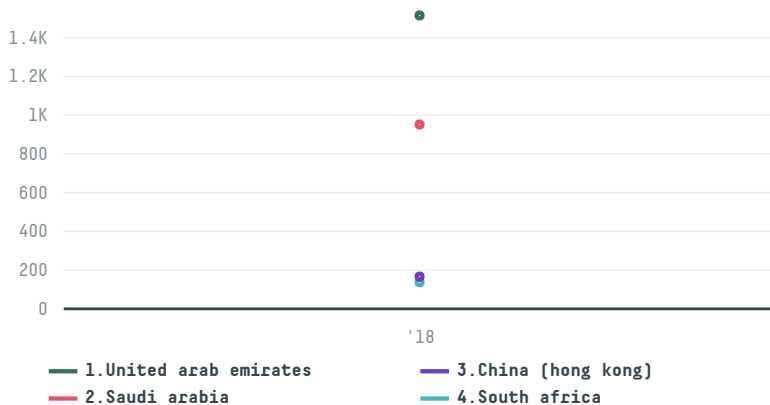

TOP DESTINATION COUNTRIES OF CHICKEN IMPORTED BY BUTCHER CHEF FOODS INC:

COMPARING COMPANIES IMPORTING CHICKEN FROM BRAZIL IN 2018