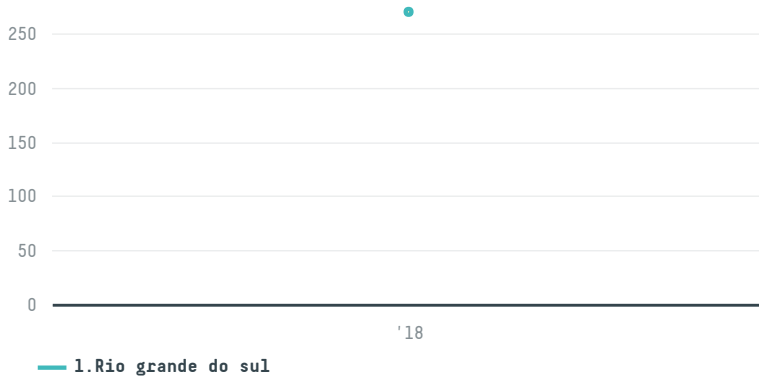

TOP DESTINATION COUNTRIES OF CHICKEN IMPORTED BY WIND FOODSTUFF CO L L C: