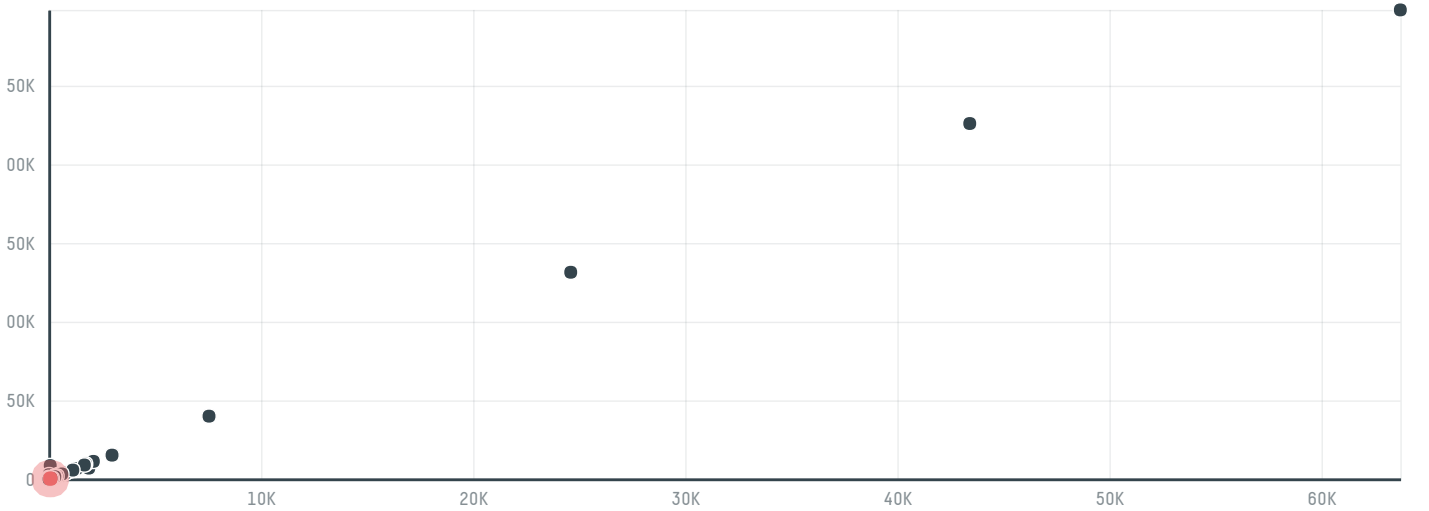

MUNICIPALITY	SOY DEFORESTATION RISK FOR FEED	CO2 EMISSIONS RISK FROM SOY DEFORESTATION FOR FEED (T CO2)
NOVA ARACA	0ha	0t CO2

BIOME	SOY DEFORESTATION RISK FOR FEED	CO2 EMISSIONS RISK FROM SOY DEFORESTATION FOR FEED (T CO2)
MATA ATLANTICA	0ha	0t CO2

COMPARING COMPANIES IMPORTING CHICKEN FROM BRAZIL IN 2018

Trase is a partnership between

In collaboration with

Donors

This website uses cookies to provide you with an improved user experience. By continuing to browse this site, you consent to the use of cookies and similar technologies. Please visit our [privacy policy](#) for further details.

I AGREE